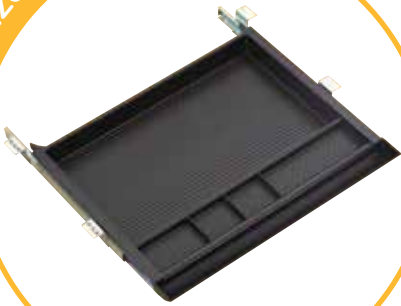

- Effortlessly adjust the angle and focal depth of your flat-screen monitor for either seated or standing applications

- Impressive 4" - 21" horizontal travel range
- Accommodates all VESA-compliant monitors weighing up to 25 pounds
- Available in both clamp- and grommet-mount versions
- Unique pivot assembly fine tunes monitor angle and height
- Swivel assembly allows flexibility to adjust the monitor for portrait or landscape views

OFD-101S-Silver

Single Monitor Arm
List \$269
Grommet and/or
Clamp Mount

Available May 1!

Reach Series

accessorize it.

OFD-203S-Silver

Dual Monitor Arm
List \$449
Grommet and/or
Clamp Mount

Available May 1!

We'll need these!

OFD-200-DR

Plastic Center Drawer

List \$69

• 21"x18.125"x2"

accessorize it.

OFD-800-CPU

Metal CPU Holder

List \$165

- Retractable
- Swivels 360°
- CPU case size: 3.75"-8.25"W x 12"-20.5"H

accessorize it.

OFD-SPINE-BS

Brushed Silver Spine Wire Manager

OFD-SPINE-B

Black Spine Wire Manager

OFD-SPINE-WH