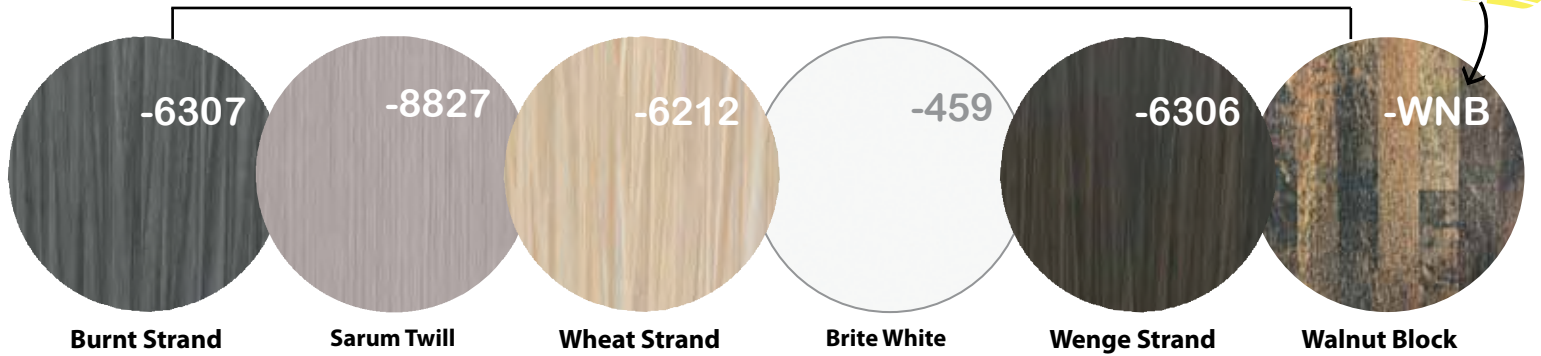

Connect it & Bench it | In-Stock Finishes

Work Surface Laminate Choices

1/4" Frosted Glass

1/4" Acrylic Screens