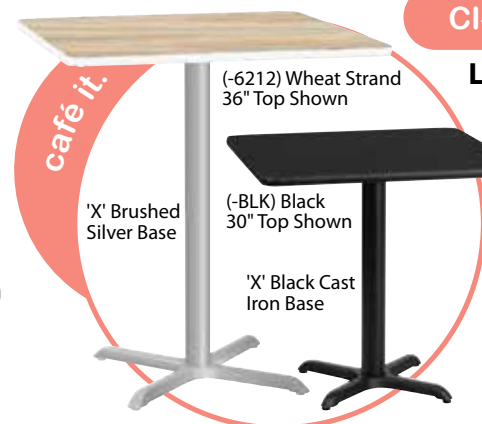

CI-825-B6

List \$359

-B6
Black Vinyl Seat

café it.

Brushed Silver

Seat Height: 30.25"H

NEW!

CI-725-BS

café it.

Brushed Silver Frame

Seat Height: 30.25"H

(-B6) Black Vinyl Seat

NEW!

CI-775-BS

List \$395

-B6
Black Vinyl Seat

All Tables are 29"H. All Bar Tables are 41.5"H.

How to Order

Café Table Item# - Laminate Code - Paint Code

Example = CI-BAR36R-6307-BS

CI-BREAK30SQ-

List \$500
30" x 30" Square Table

CI-BREAK36SQ-

List \$550
36" x 36" Square Table

CI-BAR30SQ-

List \$550
30" x 30" Square Table

CI-BAR36SQ-

List \$600
36" x 36" Square Table

CI-BREAK-X30SQ

List \$425
30" x 30" Square Table

CI-BREAK-X36SQ

List \$475
36" x 36" Square Table