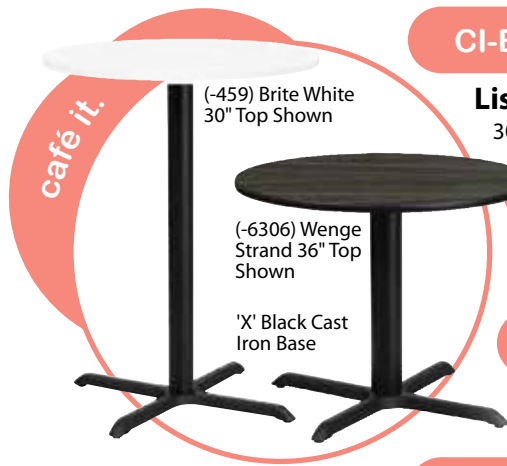

All Tables are 29"H. All Bar Tables are 41.5"H.

How to Order

Café Table Item# - Laminate Code - Paint Code

Example = CI-BAR36R-6307-BS

CI-BREAK30SQ-

List \$500
30" x 30" Square Table

CI-BREAK36SQ-

List \$550
36" x 36" Square Table

CI-BAR30SQ-

List \$550
30" x 30" Square Table

CI-BAR36SQ-

List \$600
36" x 36" Square Table

CI-BREAK-X30SQ

List \$425
30" x 30" Square Table

CI-BREAK-X36SQ

List \$475
36" x 36" Square Table

CI-BAR-X30SQ

List \$461
30" x 30" Square Table

CI-BAR-X36SQ

List \$511
36" x 36" Square Table

New base color!

CI-BREAK-X30R

List \$425
30" Dia. Round Table

CI-BREAK-X36R

List \$575
36" Dia. Round Table

CI-BAR-X30R

List \$461
30" Dia. Round Table

CI-BAR-X36R

List \$511
36" Dia. Round Table

Tops are double sided: -6307/-8827, -6212/-459, -6306/-WNB, -BLK/-MAH