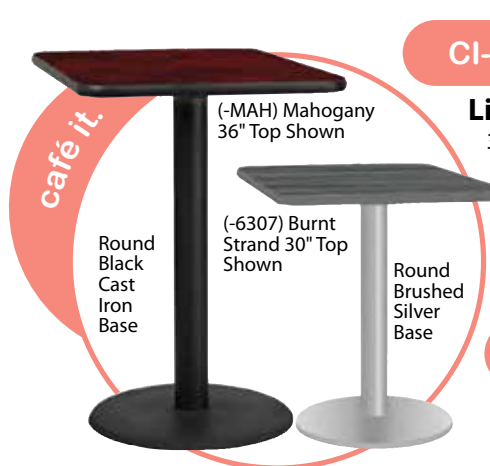

CI-825-B6

List \$359

-B6
Black Vinyl Seat

café it.

Brushed Silver

Seat Height: 30.25"H

NEW!

CI-725-BS

List \$395

café it.

Black Powder Coat Frame

Seat Height: 30.25"H

(-B6) Black Vinyl Seat

CI-875-B6

List \$359

-B6
Black Vinyl Seat

café it.

Brushed Silver Frame

Seat Height: 30.25"H

(-B6) Black Vinyl Seat

NEW!

CI-775-BS

List \$395

-B6
Black Vinyl Seat

All Tables are 29"H. All Bar Tables are 41.5"H.

How to Order

Café Table Item# - Laminate Code - Paint Code

Example = CI-BAR36R-6307-BS

CI-BREAK30SQ-

List \$500
30" x 30" Square Table

CI-BREAK36SQ-

List \$550
36" x 36" Square Table