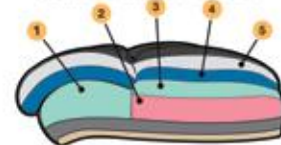

OFD-LAZ550-BLK

Black Bonded Leather

OFD-LAZ550-GRY

Gray Bonded Leather

List \$725

- Cable actuated seat plate for seat height adjustment and tilt function

**ComfortCore® Plus**  
With MEMORY FOAM

- 1 Soft support at the front of cushion
- 2 Firmer support at back of cushion
- 3 Additional layer for overall comfort
- 4 Memory foam layer for support
- 5 Polyfiber-fill comfort top layer