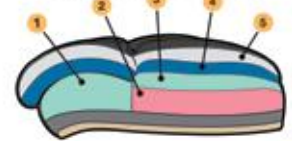

OFD-LAZ553-BLK

Black Bonded Leather

OFD-LAZ553-GRY

Gray Bonded Leather

List $925

- Knee tilt seat plate with 4 locking positions

LAZBOY
PROFESSIONAL

Quality & Comfort!

ComfortCore® Plus With MEMORY FOAM

1. 1 Soft support at the front of cushion
2. 2 Firmer support at back of cushion
3. 3 Additional layer for overall comfort
4. 4 Memory foam layer for support
5. 5 Polyfiber-fill comfort top layer

• Upholstered in commercial grade bonded leather

• 5-star metal base with casters for easy mobility

OFD-CON555-BLK

Black Bonded Leather

OFD-CON555-GRY

Gray Bonded Leather

List $750

- Low profile knee tilt with 4-locking positions

DORMEO
OCTASPRING
Seating Technology