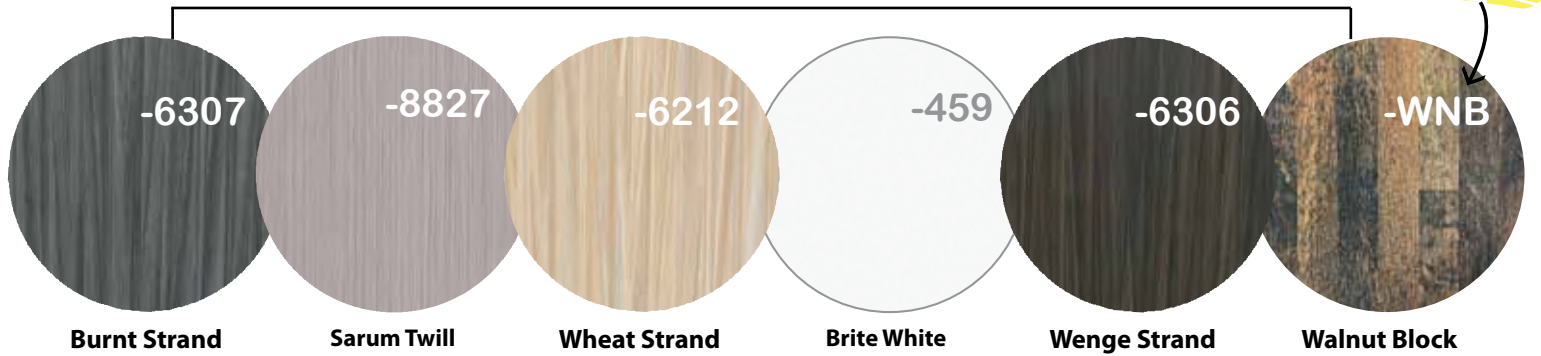

Connect it & Bench it | In-Stock Finishes

Work Surface Laminate Choices

1/4" Frosted Glass

1/4" Acrylic Screens

1/4" Privacy Screens