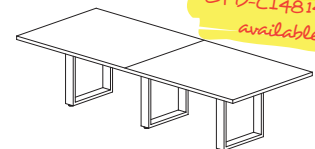

Conference Tables - 1 1/2" Laminate

OFD-CI4896CONF, OFD-CI48120CONF and OFD-CI48144CONF are available June 1!

- OFD-CI4496CONF - 44"x96" Conf Table Top, Includes (2) 24" Legs ..... List $1,350
- OFD-CI44120CONF - 44"x120" Conf Table Top, Includes (3) 24" Legs ..... List $1,895
- OFD-CI44144CONF - 44"x144" Conf Table Top, Includes (3) 24" Legs ..... List $2,295
- OFD-CI4896CONF - 48"x96" Conf Table Top, Includes (2) 30" Legs ..... List $1,420
- OFD-CI48120CONF - 48"x120" Conf Table Top, Includes (3) 30" Legs ..... List $2,070
- OFD-CI48144CONF - 48"x144" Conf Table Top, Includes (3) 30" Legs ..... List $2,370