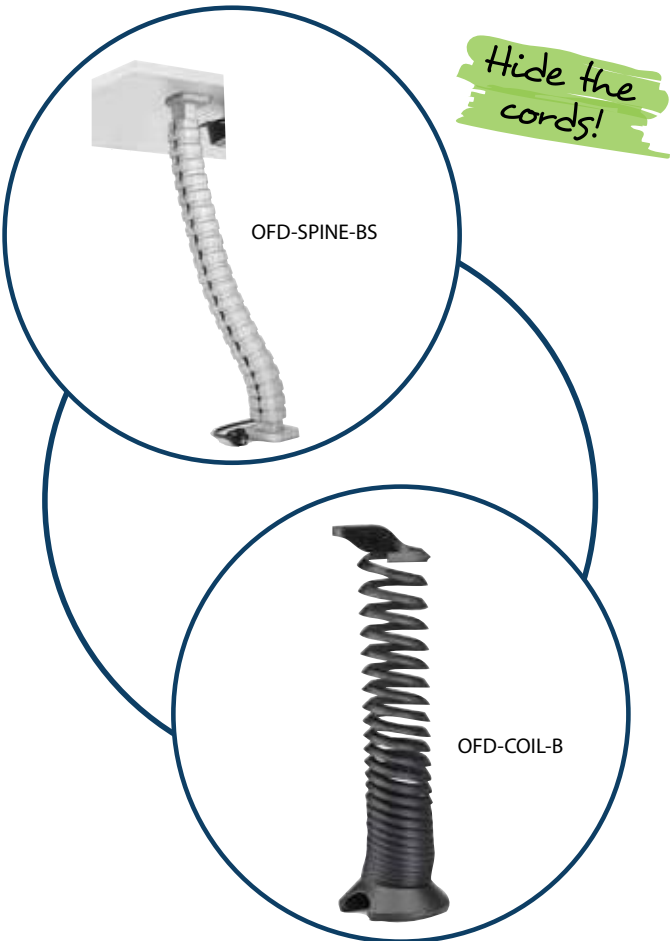

Connect it Series | Parts

Receptacles

- OFD-CIRECP1 - Receptacle #1..... List $25
- OFD-CIRECP2 - Receptacle #2..... List $25
- OFD-CIRECP3 - Receptacle #3..... List $25
- OFD-CIRECP4 - Receptacle #4..... List $25

Pass Through Cable

- OFD-CIPTP-2- Panel to Panel Long Electric Festoon (Jumper)..... List $73

Base Power Feed

- OFD-CIBASEIN-L- Base Power Feed from Left.....List $278
- OFD-CIBASEIN-R- Base Power Feed from Right .....List $278

Coil and Spine Wire Managers

- OFD-COIL-BS - For Floor to Work Surface, Coil Style, Brushed Silver.....List $130
- OFD-COIL-B - For Floor to Work Surface, Coil Style, Black.....List $130
- OFD-COIL-WH - For Floor to Work Surface, Coil Style, White.....List $130
- OFD-SPINE-BS - For Floor to Work Surface, Spine Style, Brushed Silver.....List $135
- OFD-SPINE-B - For Floor to Work Surface, Spine Style, Black.....List $135
- OFD-SPINE-WH - For Floor to Work Surface, Spine Style, White.....List $135

Magnetic Wire Managers **NEW!**

- OFD-CIWM-BS - Magnetic Wire Managers, Brushed Silver.....List $65
- OFD-CIWM-WH - Magnetic Wire Managers, White.....List $65