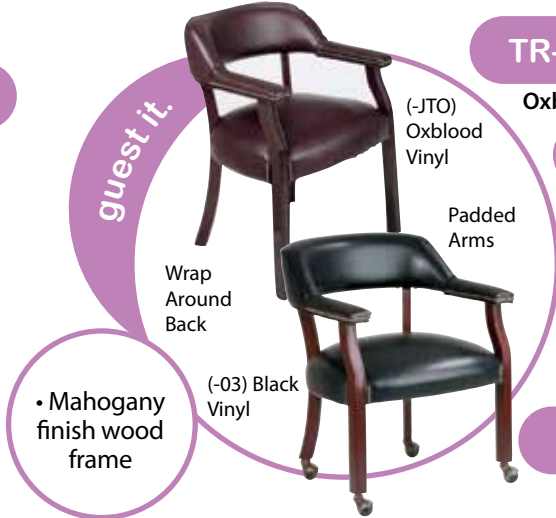

guest it.

GI-300C-U6

Cherry

List \$295

Great Value!

(-U6) Black Faux Leather

guest it.

GI-300M-U6

Mahogany

List \$295

(-U6) Black Faux Leather

guest it.

GI-300E-U6

Espresso

List \$295

(-U6) Black Faux Leather

guest it.

TR-102-JTO

Oxblood

(-JTO) Oxblood Vinyl

TR-102-03

Black Vinyl List \$225

No Casters

TR-101-03