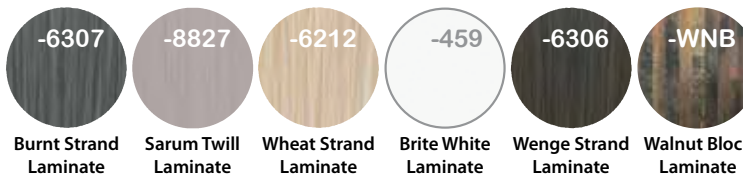

Burnt Strand Laminate Sarum Twill Laminate Wheat Strand Laminate Brite White Laminate Wenge Strand Laminate Walnut Block Laminate

Connect It Return Work Surfaces - Laminate, Top Only

- OFD-CI4824RWS - Return Work Surface 48"x24" with 2 1/4" Grommet..... List $225
- OFD-CI4224RWS - Return Work Surface 42"x24" with 2 1/4" Grommet..... List $220
- OFD-CI3624RWS - Return Work Surface, 36" x 24", with 2 1/4" Grommet..... List $215