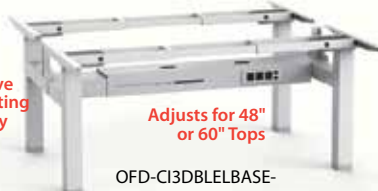

Complete Unit As Shown\$2,390

OFD-LI120ELBASE120
Lift it 120° Workstation
24" x 48" x 48" x 24"

Unit Consists of	List
(1) OFD-CI1202448TOP	\$600
(1) OFD-CI3ELBASE120	\$1,800

Complete Unit As Shown\$2,400

Lift it Series | Parts

Electric Height Adjustable Bases - BIFMA ANSI

Both have
330 lbs Lifting
Capacity

OFD-CI3ELBASE90-

- OFD-CI3ELBASE120-BS - 120° Electric Base, Brushed Silver..... List \$1,800
- OFD-CI3ELBASE120-WH - 120° Electric Base, White..... List \$1,800
- OFD-CI3ELBASE90-BS - 90° Electric Base, Brushed Silver..... List \$1,800
- OFD-CI3ELBASE90-WH - 90° Electric Base, White..... List \$1,800

Both have
265 lbs Lifting
Capacity

Adjusts for 48"
or 60" Tops

OFD-CI3DBLELBASE-

- OFD-CI3ELBASEA-BS - Standard Rectangle Electric Base, Brushed Silver..... List \$925
- OFD-CI3ELBASEA-WH - Standard Rectangle Electric Base, White..... List \$925
- OFD-CI3DBLELBASE-BS - Double Electric Ht. Adj., Brushed Silver..... List \$2,500
- OFD-CI3DBLELBASE-WH - Double Electric Ht. Adj., White..... List \$2,500