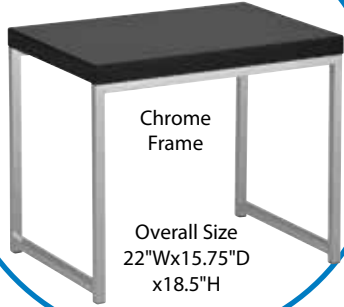

WST09-ESP

Black Wood Veneer Top

Espresso

Chrome Frame

Overall Size
22"Wx15.75"D
x18.5"H

WST09-BK

Black
List $215
End Table

WST17-ESP

Espresso

White Wood Veneer Top