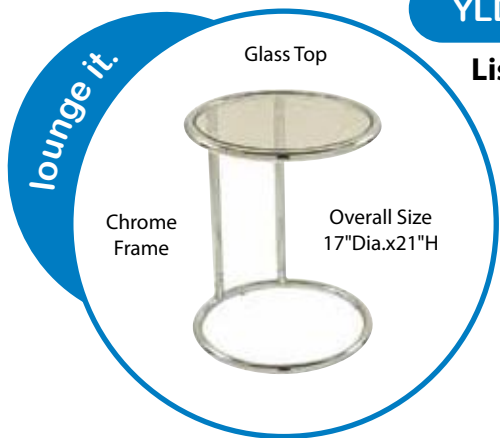

**List \$325**  
Coffee Table

**YLD12**

Black Glass Tops

**List \$265**  
Coffee Table

Overall Size  
44"Wx22"Dx15"H

Overall Size  
22"Wx15.75"D  
x18.5"H

Chrome frames

**YLD09**

**List \$180**  
End Table

**YLD17**

**List \$265**  
Corner Table

Black Glass Top

Chrome frame

Overall Size  
28"Wx28"D  
x17"H

Great Contemporary Design!

AXIL-

List \$430  
Club Chair

NEW!

-BLUE

-RED

-BLK

-GRAY

YLD14

List \$140