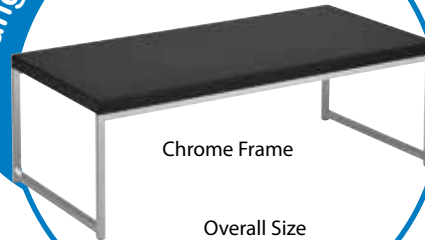

Chrome Frame

Overall Size
44"Wx22"Dx15"H

WST12-BK

Black

List $325
Coffee Table

YLD12

Black Glass Tops

List $265
Coffee Table