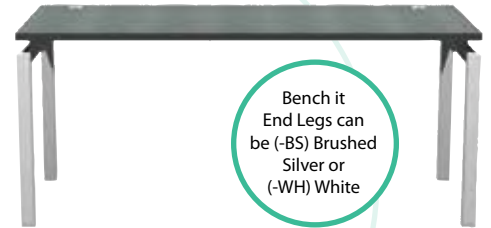

(-6306) Wenge
 Strand
 Laminate

(-WNB) Walnut
 Block
 Laminate

Available
 May 1!

60", 66" and 72"
 have
 2 grommets

48" Tops have
 one center
 grommet

Prices below are for -6307, -8827, -6212, -459, -6306 and -WNB tops only.