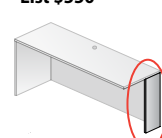

N-243LEG
28"x11"
Half Leg for Credenza/
Return Shell (LEG ONLY)
List $90