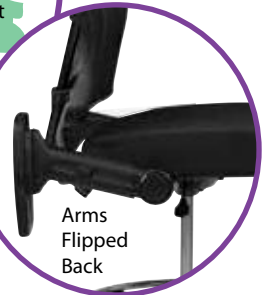

raise it.

raise it.

Black Mesh Fabric Seat

Overall Size
25"Wx24"Dx44-51.5"H

Height Adjustment
23.9" to 30.6"

Black Nylon Base

213-37N2F3D

List \$600

- 4-way adjustable flip arms

raise it.

Black Mesh Fabric Seat

Dark AIR GRID Back

Overall Size
27.5"Wx23.75"Dx48.25"H

Height Adjustment
20" to 27.5"

Black Nylon Base

Arms Flipped Back

- One touch pneumatic seat height adjustment

A15

List \$85

Opt. Height Adjustable Arms

Only for:
13-37N20D

Would work great with sit-stand desks.

DC2990-231

Black Fabric Seat