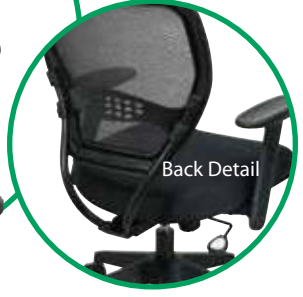

5500-

List \$409
Choose a fabric

- 6 Green
- 9 Red
- 18 Orange
- 7 Blue
- 512 Purple

space it.

5505

List \$350

space it.

- One touch pneumatic seat height adjustment
- Adjustable arms

- 2-to-1 synchro tilt control
- Tilt tension
- Tilt lock

5500

List \$385

space it.

5700E

List \$395

space it.

317-ME36C61F6

List \$675

- Adjustable lumbar support
- Adjustable tilt tension
- 4-Way adjustable flip arms

Nice flip arm!

All items on this page have achieved GREENGUARD Certification.

SPACE SEATING