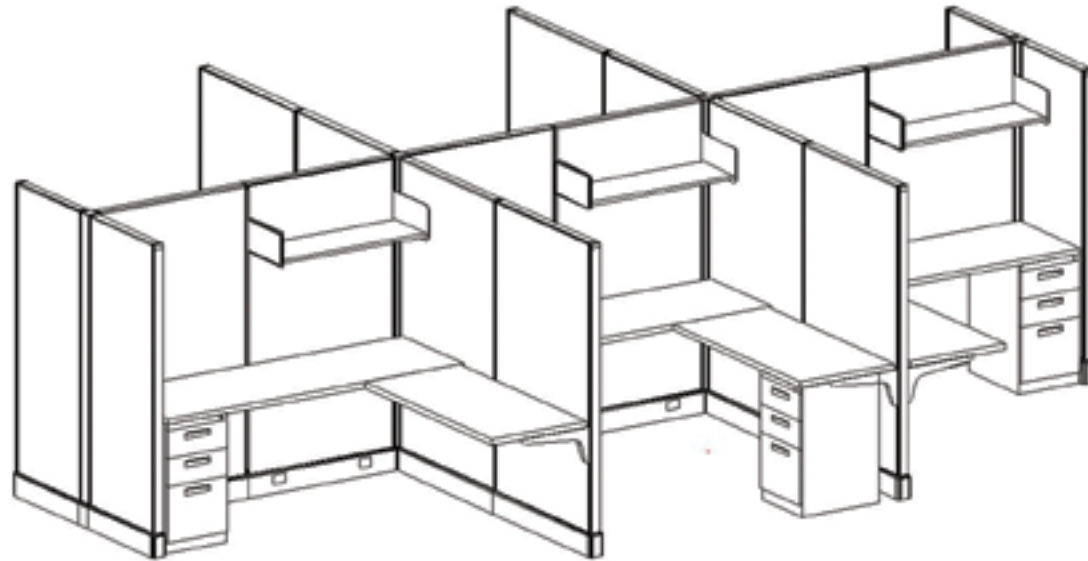

Ultra2

Panel Systems - AO2™ Compatible

office furniture distributors
972.386.5200 | www.ofdist.com

Midnight Stone Fabric

Whiteburst Fabric

- Ultra2 Panel Systems - AO2™ Compatible
- 2" Thick Fabric Covered Panels
- Laminate Worksurfaces 1 1/8" Thick with 3mm Edge Band
- Limited Lifetime Warranty
- Free Space Planning and Design