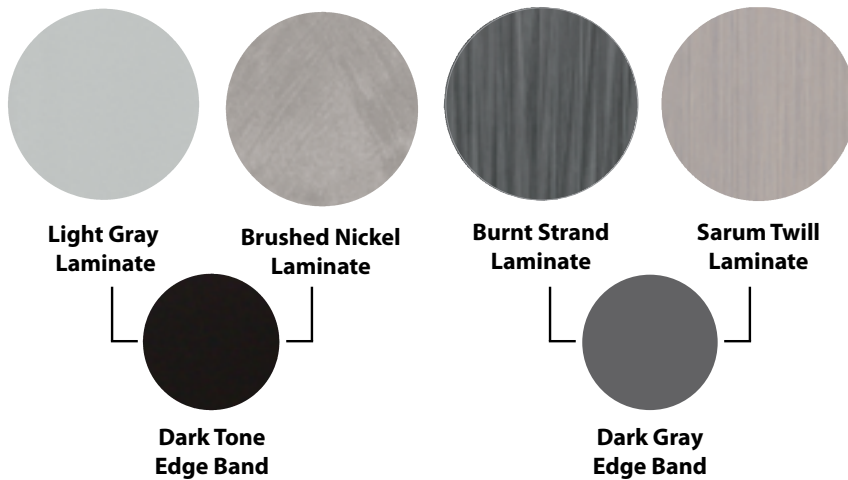

Ultra2

Panel Systems - AO2™ Compatible

office furniture distributors
972.386.5200 | www.ofdist.com

Midnight Stone Fabric

Whiteburst Fabric

- Ultra2 Panel Systems - AO2™ Compatible
- 2" Thick Fabric Covered Panels
- Laminate Worksurfaces 1 1/8" Thick with 3mm Edge Band
- Limited Lifetime Warranty
- Free Space Planning and Design