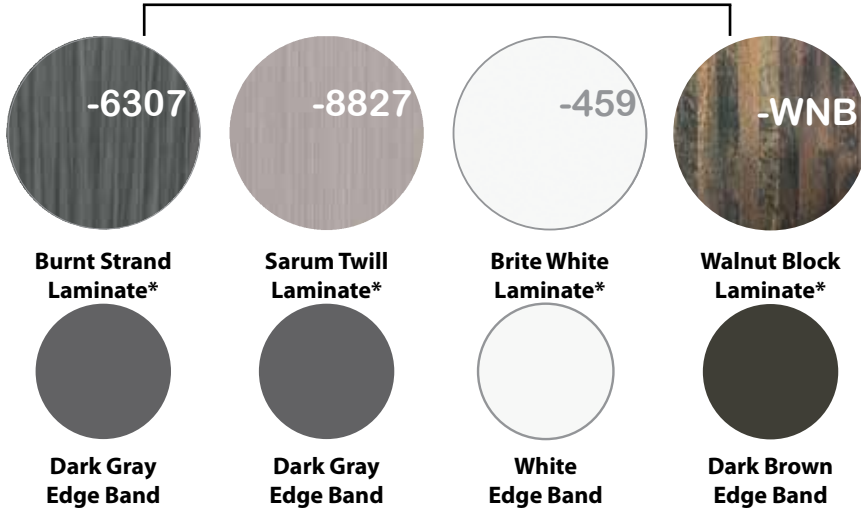

**Paint**

**In-Stock Finishes**

**1/4" Frosted Glass**

**1" Fabric Screen**

**Work Surface Laminate Choices**

**1/4" Privacy Screens**

**1/4" Acrylic Screens**

*Frosted Screens are TRANSLUCENT!*

**Premium Cushions/Fabric**

**Value Cushions/Fabric**