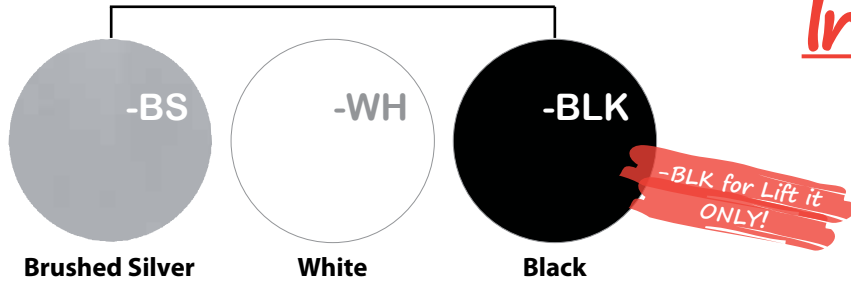

**Paint**

**In-Stock Finishes**

**1/4" Frosted Glass**

**1" Fabric Screen**

**Work Surface Laminate Choices**

**1/4" Privacy Screens**

**1/4" Acrylic Screens**

*Frosted Screens are TRANSLUCENT!*

**Premium Cushions/Fabric**

**Value Cushions/Fabric**