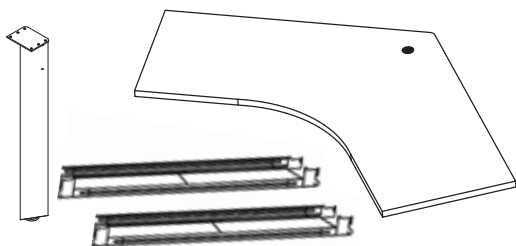

2-Piece Top

OFD-BI48144CONF - 48"x144" Conf Table Top, Includes (3) 48" Legs ... List \$3,075

OFD-BI4848CONF - 48"x48" Conf Table Top, Includes (2) 48" Legs ... List \$1,382
OFD-BI4848CONF-SH - 48"x48" Standing Ht Table Top, Includes (2) 48" Legs ... List \$1,502

MARKERBOARD Standing Height Table - 38.5" H

OFD-BI4848CONF-SH-MB-BS - 48"x48" Standing Ht Erasable White Markerboard Table Top, Brushed Silver Legs ... List \$1,986
OFD-BI4848CONF-SH-MB-WH - 48"x48" Standing Ht Erasable White Markerboard Table Top, White Legs ... List \$1,986

* Power not included in 'as shown' price.
Screens used on typicals are OFD-BI1946FG with OFD-BICLIP60-BS and OFD-BICLIP30-BS brackets.
Other screen options available. See pages 22-26.

Bench it parts

In-Stock Laminate Work Surfaces (includes trough)

- OFD-BI4824TWS - 48"x24" with Wire Mgt Trough, (1) Grommet List \$350
 OFD-BI4830TWS - 48"x30" with Wire Mgt Trough, (1) Grommet List \$428

- OFD-BI6024TWS - 60"x24" with Wire Mgt Trough, (2) Grommets List \$406
 OFD-BI6030TWS - 60"x30" with Wire Mgt Trough, (2) Grommets List \$461
 OFD-BI6624TWS - 66"x24" with Wire Mgt Trough, (2) Grommets List \$505
 OFD-BI6630TWS - 66"x30" with Wire Mgt Trough, (2) Grommets List \$510
 OFD-BI7224TWS - 72"x24" with Wire Mgt Trough, (2) Grommets List \$510
 OFD-BI7230TWS - 72"x30" with Wire Mgt Trough, (2) Grommets List \$516
 OFD-BI7236TWS - 72"x36" with Wire Mgt Trough, (2) Grommets List \$538