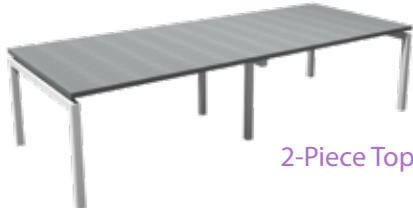

OFD-BI1202448-6WS

Bench it 6-Pod Workstation - 120" 24" x 48" x 48" x 24"

Above Unit Consists of	List
Tops & Expandable Legs	\$7,525
(6) Mobile Peds	\$2,760
(6) Black Basic Cushions	\$1,182
(6) Frosted Glass Screens with Clips	\$2,712
Complete Unit As Shown	\$14,179
*Add Power	\$1,405

conference tables

1½" Thick Laminate Tops

In-Stock Laminates

OFD-BI4896CONF - 48"x96" Conf Table Top, Includes (3) 48" Legs ... List \$2,305

2-Piece Top

OFD-BI48120CONF - 48"x120" Conf Table Top, Includes (3) 48" Legs ... List \$2,745

2-Piece Top

OFD-BI48144CONF - 48"x144" Conf Table Top, Includes (3) 48" Legs ... List \$3,075

OFD-BI4848CONF - 48"x48" Conf Table Top, Includes (2) 48" Legs ... List \$1,382
OFD-BI4848CONF-SH - 48"x48" Standing Ht Table Top, Includes (2) 48" Legs ... List \$1,502