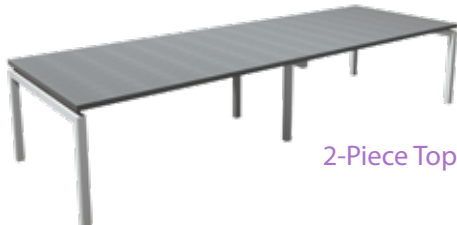

conference tables

1½" Thick Laminate Tops

In-Stock Laminates

OFD-BI4896CONF - 48"x96" Conf Table Top, Includes (3) 48" Legs ... List \$2,305

2-Piece Top

OFD-BI48120CONF - 48"x120" Conf Table Top, Includes (3) 48" Legs ... List \$2,745

2-Piece Top

OFD-BI48144CONF - 48"x144" Conf Table Top, Includes (3) 48" Legs ... List \$3,075

OFD-BI4848CONF - 48"x48" Conf Table Top, Includes (2) 48" Legs ... List \$1,382
OFD-BI4848CONF-SH - 48"x48" Standing Ht Table Top, Includes (2) 48" Legs ... List \$1,502