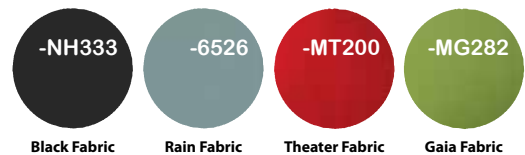

Box/File

- OFD-CIBF-BS - Mobile Ped Box/File, Brushed SilverList \$460
- OFD-CIBF-WH - Mobile Ped Box/File, WhiteList \$460

Cushions for Mobile Pedestals

- OFD-BICUSHBF2(19)-BLK - 2" Value Black Fabric Cushion, PedList \$197