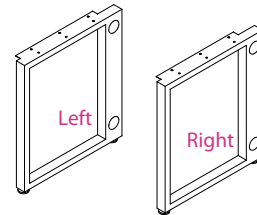

30" Deep Support Leg

- OFD-CIOLEG30L-BS - Support Leg 30" Left, Brushed Silver....List $185
- OFD-CIOLEG30L-WH - Support Leg 30" Left, White .....List $185
- OFD-CIOLEG30R-BS - Support Leg 30" Right, Brushed Silver..List $185
- OFD-CIOLEG30R-WH - Support Leg 30" Right, White.....List $185