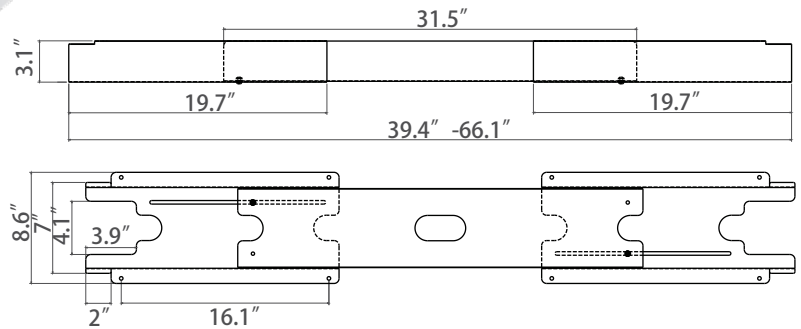

Telescopic Cord Cover

For Bottom Frame of Height Adjustable Tables

Get rid of those messy wires

Screws into underside of work surface

- OFD-ELBASECOVER-BLK - Cord Cover for Electric Bases, Black..... List $85
- OFD-ELBASECOVER-BS - Cord Cover for Electric Bases, Brushed Silver..... List $85
- OFD-ELBASECOVER-WH - Cord Cover for Electric Bases, White..... List $85

Dual-Wheels

Set of 4 Wheel Kit For Height Adjustable Tables

- OFD-LIFTCASTER-BK - Set of 4 Wheel Kit for OFD-CIELBASEA Feet, Black... List $49