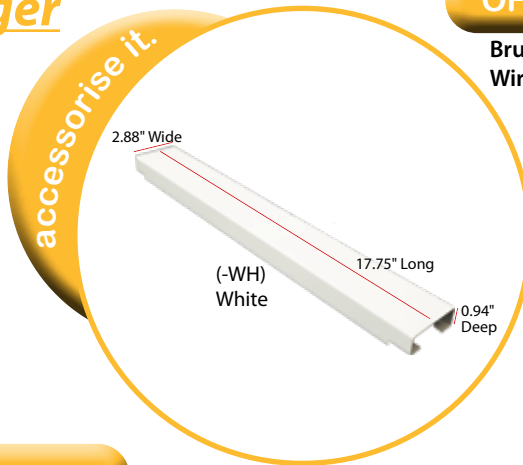

Metal Magnetic Wire Manager

Easily fits on any of our metal Collaborate it bases or legs
Get rid of those messy wires

(Magnetic Wire Manager shown on Lift it. Base)

OFD-CIWM-BS

Brushed Silver Magnetic Wire Manager