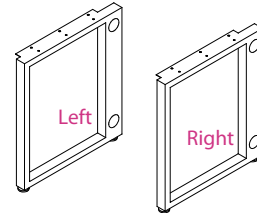

24" Deep Support Leg

- OFD-CIOLEG24L-BS - Support Leg 24" Left, Brushed Silver....List $167
- OFD-CIOLEG24L-WH - Support Leg 24" Left, White .....List $167
- OFD-CIOLEG24R-BS - Support Leg 24" Right, Brushed Silver..List $167
- OFD-CIOLEG24R-WH - Support Leg 24" Right, White.....List $167