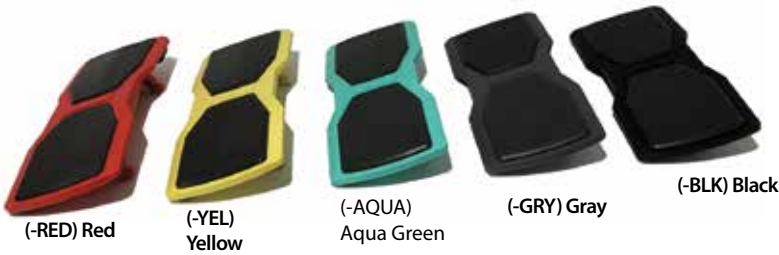

Plastic Center Drawer

List \$84

- 21"x18.125"x2"
- Compatible with Connect it product only

ERGO- PEDAL Footrest

(-RED) Red

(-RED) Red

(-YEL) Yellow

(-AQUA) Aqua Green