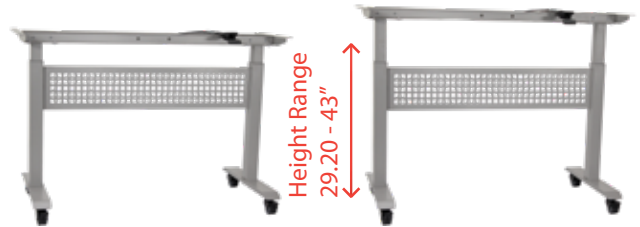

No Power?
No Problem!!
Non-electric
mobile tables!

In-Stock

Pneumatic

Ht. Adj. Base for 24"x48" Desk

OFD-LIP48-BS - Pneumatic Ht. Adj. Base for 24"x48" Desk, Brushed Silver..... List \$679

Pneumatic

Ht. Adj. Base for 24"x60" Desk