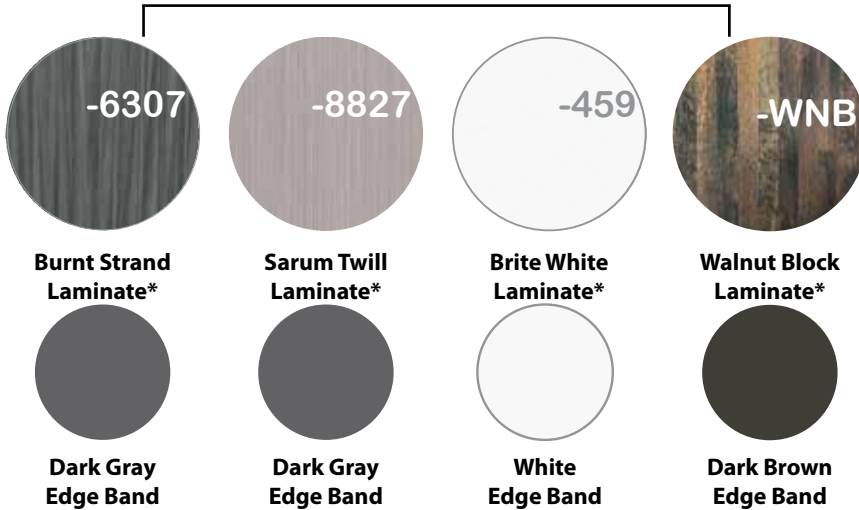

Work Surface Laminate Choices