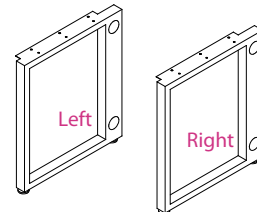

36" Deep Support Leg

- OFD-CIOLEG36L-BS - Support Leg 36" Left, Brushed Silver....List $216
- OFD-CIOLEG36L-WH - Support Leg 36" Left, White .....List $216
- OFD-CIOLEG36R-BS - Support Leg 36" Right, Brushed Silver..List $216
- OFD-CIOLEG36R-WH - Support Leg 36" Right, White.....List $216