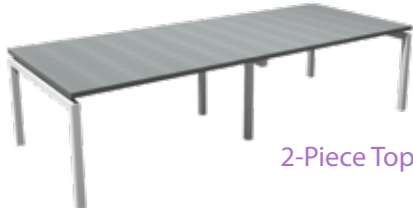

OFD-BI4896CONF - 48"x96" Conf Table Top, Includes (3) 48" Legs ... List $2,305

2-Piece Top