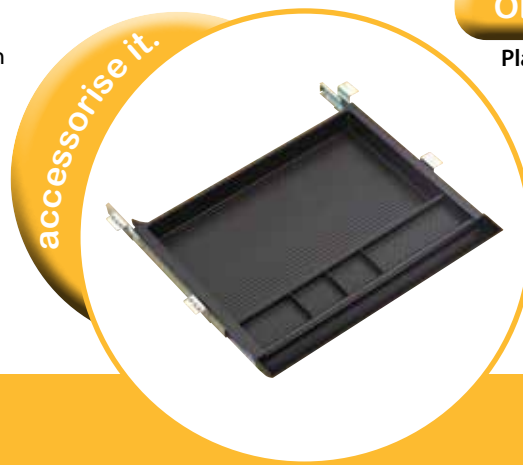

White Coil Wire Manager
List \$147

(-B) Black

OFD-800-CPU

Metal CPU Holder

List \$186

- Retractable
- Swivels 360°
- CPU case size: 3.75"-8.25"W x 12"-20.5"H
- Not compatible with Lift it Product

OFD-200-DR