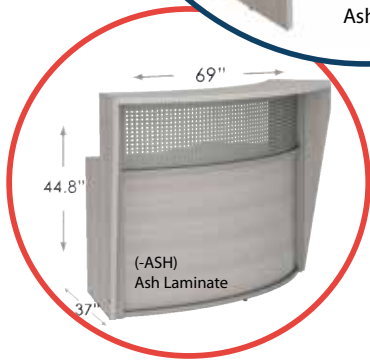

(-ASH)
Ash Laminate

collaborate it.

ADD ON UNIT

69"