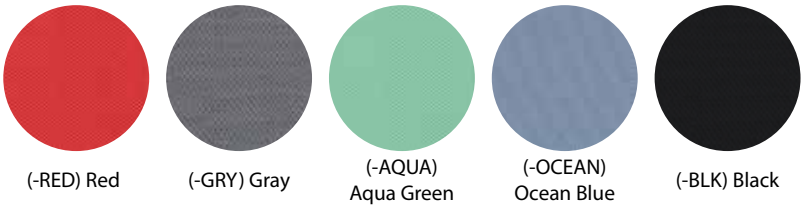

executive mesh it.

TWYST SERIES

VOTED BEST EXECUTIVE CHAIR

EM5225AM-MBLK

Black Antimicrobial Seat
List $559 ^{OS}

EM5225AM-

Add a fabric seat cover
add $19

NEW!

Black Mesh Back

Black Nylon Base

(-MBLK) Black Antimicrobial Vinyl Seat

300 lb. weight limit

- 3-Way adjustable arms
- Tilt tension and lock
- Seat slider

EM5225AM-RED with an added Headrest

Black Antimicrobial Seat
Easy to Clean & Disinfect!

EM-HR52-BLK

List $79

Opt. Black Mesh Headrest
Only for:
EM5225AM-

Height Adjustable

EM-HR52-CHA

List $79

Opt. Charcoal Mesh Headrest
Only for:
EM5200-CHA

EM5200-CHA

Charcoal Mesh

List $625 ^{OS}

300 lb. weight limit

(-CHA) Charcoal Mesh Back and Seat

Black Nylon Base

- Adjustable arms
- Tilt tension and lock
- Seat slider

German Krall + Roth Mesh

- Back mimics human vertebrae
- Flexible back supports twists with your body
- 3D lumbar support
- Elastomer spine