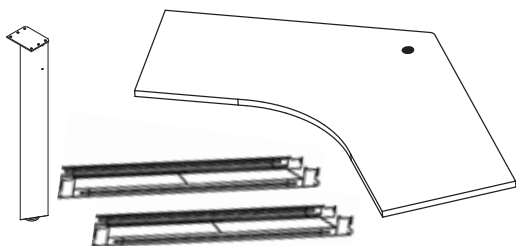

OFD-BI1202448TWS - 120° 24"x48"x48"x24" with (1) Triangle Leg, (2) Wire Mgt Troughs, (1) Grommet .....List $1,025

Half Round Work Surface and Post Legs

OFD-BI4924HR - Half Round Work Surface, 49" x 24" .....List $248
(Table requires 3 post legs below)
OFD-POSTC-BS - Post Leg with Caster, Brushed Silver.....List $67
OFD-POSTC-WH - Post Leg with Caster, White.....List $67

Return Work Surfaces - Laminate

(Returns include 2 flat brackets)
OFD-BI4824RWS - Return Work Surface 48"x24" with 2 1/4" Grommet.....List $252
OFD-BI4224RWS - Return Work Surface 42"x24" with 2 1/4" Grommet.....List $246
OFD-BI3624RWS - Return Work Surface 36"x24", with 2 1/4" Grommet.....List $241

Expandable Shared Trough

(For back-to-back benching)

OFD-BI4872ST-BS - 48"-72" Exp Shared Trough, Brushed Silver.....List $109
OFD-BI4872ST-WH - 48"-72" Exp Shared Trough, White.....List $109

Fixed Desk End Leg

choices!

OFD-BIDESK24EL-BS - Fixed Desk Leg, 24" Brushed Silver.....List $144
OFD-BIDESK24EL-WH - Fixed Desk Leg, 24" White .....List $144
OFD-BIDESK30EL-BS - Fixed Desk Leg, 30" Brushed Silver.....List $150
OFD-BIDESK30EL-WH - Fixed Desk Leg, 30" White .....List $150
OFD-BIDESK36EL-BS - Fixed Desk Leg, 36" Brushed Silver.....List $162
OFD-BIDESK36EL-WH - Fixed Desk Leg, 36" White .....List $162

Expandable End Leg

OFD-BI243036EL-BS - 24"-30"-36" End Leg, Brushed Silver.....List $150
OFD-BI243036EL-WH - 24"-30"-36" End Leg, White .....List $150
OFD-BI4860EL-BS - 48"-60" End Leg, Brushed Silver .....List $269
OFD-BI4860EL-WH - 48"-60" End Leg, White .....List $269

Expandable Shared Leg

OFD-BI1824SL-BS - 24"-30"-36" Shared Leg, Brushed Silver.....List $186
OFD-BI1824SL-WH - 24"-30"-36" Shared Leg, White .....List $186
OFD-BI4860SL-BS - 48"-60" Shared Leg, Brushed Silver.....List $299
OFD-BI4860SL-WH - 48"-60" Shared Leg, White.....List $299

Expandable Standing Height End Leg

OFD-BI374860EL-BS - 48"-60" Standing Ht End Leg, Brushed Silver List $329
OFD-BI374860EL-WH - 48"-60" Standing Ht End Leg, White.....List $329

Expandable Standing Height Shared Leg

OFD-BI374860SL-BS - 48"-60" Standing Ht Shared Leg, Brushed Silver.. List $353
OFD-BI374860SL-WH - 48"-60" Standing Ht Shared Leg, White.....List $353