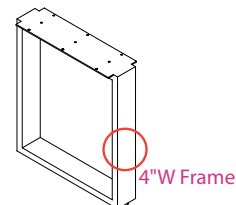

Conference Table O-Legs

- OFD-CICONFOLEG24-BS - Conf O-Leg 24", Brushed Silver.....List $269
- OFD-CICONFOLEG24-WH - Conf O-Leg 24", White.....List $269
- OFD-CICONFOLEG30-BS - Conf O-Leg 30", Brushed Silver.....List $299
- OFD-CICONFOLEG30-WH - Conf O-Leg 30", White.....List $299