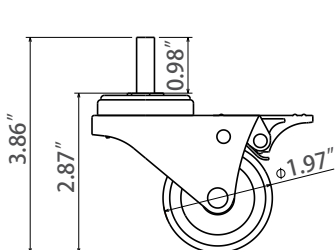

- OFD-LIFTCASTER-BK - Set of 4 Wheel Kit for OFD-CIELBASEA Feet, Black... List $49

(Wheels not recommended for 90° or 120° bases)