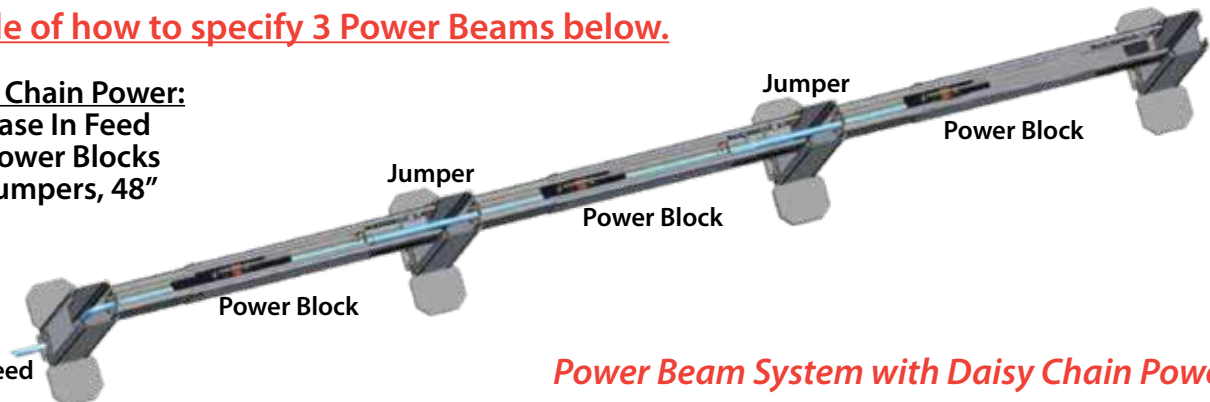

Example of how to specify 3 Power Beams below.

To Daisy Chain Power:

- 1 Each Base In Feed
- 3 Each Power Blocks
- 2 Each Jumpers, 48"

Power Beam System with Daisy Chain Power

In single applications, the plug can be routed out the grommet in the end leg, and plugged directly into the wall.

In 2 or more beams in a row, internal power blocks, jumpers, and a base in feed are required to connect to the building power (*Building connection REQUIRED by an Electrician*), and the power panels are plugged into the power blocks inside the trough channel to power the external power panel.