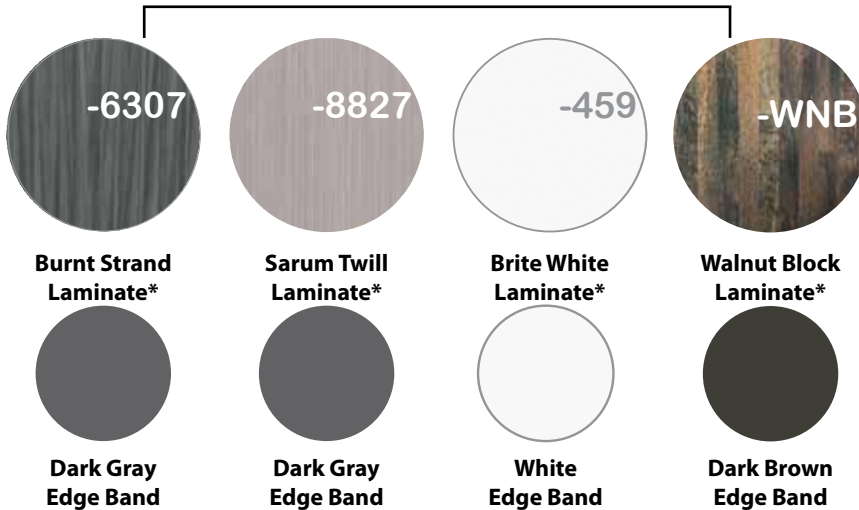

Paint

In-Stock Finishes

1/4" Frosted Glass

1" Fabric Screen

Work Surface Laminate Choices

1/4" Privacy Screens

1/4" Acrylic Screens

Frosted Screens are TRANSLUCENT!