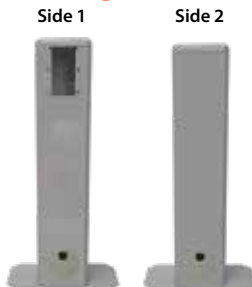

Power Beam End Leg

- OFD-BEAMENDLEG-BLK - Metal Leg with 2 Grommets, Black.. List $258
- OFD-BEAMENDLEG-BS - Metal Leg with 2 Grommets, Brushed Silver.. List $258
- OFD-BEAMENDLEG-WH - Metal Leg with 2 Grommets, White..... List $258