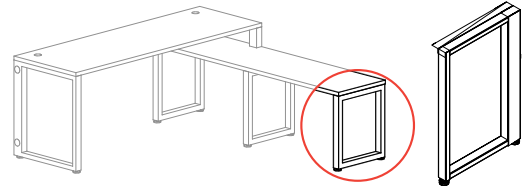

Drop Down Work Surface - Laminate

- OFD-CI7218WS - Work Surface for Drop Down 72"x18"List \$296

Drop Down Work Surface Support

- OFD-CILWS - Drop Down Work Surface Support, Brushed Silver.....List \$64

Half Leg for Drop Down Work Surface