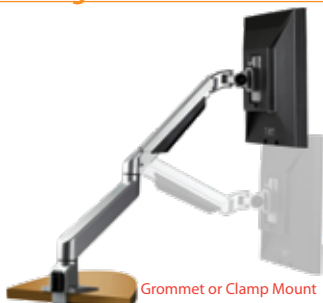

Double & Single Monitor Arm Mounts

Grommet or Clamp Mount

- OFD-1015-Silver - Deluxe Single Monitor Arm, Silver.....List \$415
- OFD-2035-Silver - Deluxe Double Monitor Arm, Silver.....List \$525

Add Wheels to Make your Desk Mobile