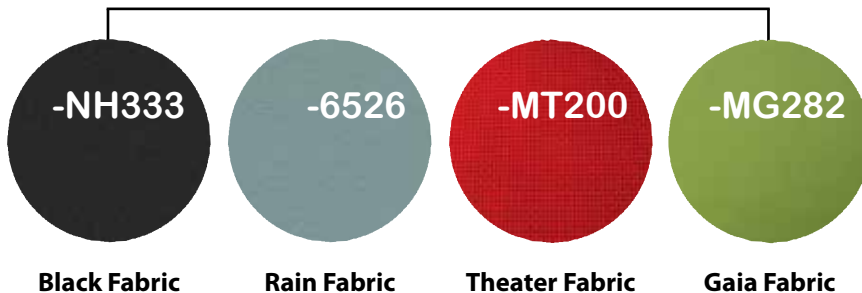

Premium Cushions/Fabric