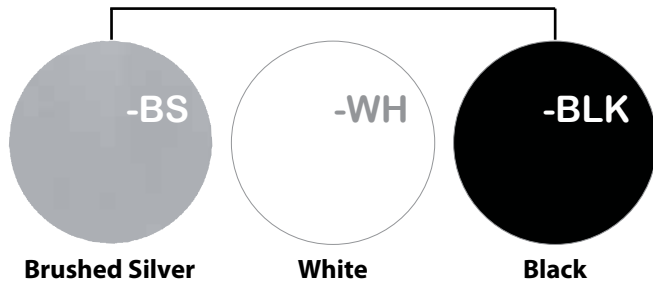

Paint

Work Surface Laminate Choices

1/4" Acrylic Screens

Frosted Screens are TRANSLUCENT!

Premium Cushions/Fabric

In-Stock Finishes

1/4" Frosted Glass

1" Fabric Screen

1/4" Privacy Screens

Value Cushions/Fabric