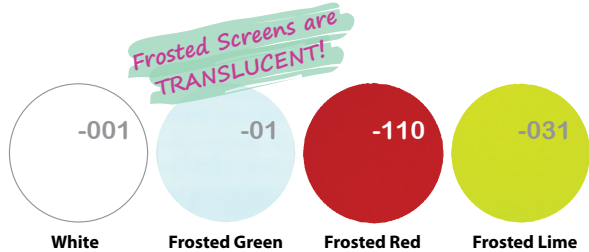

Acrylic Screens

For **12" High**, (screens only - must add brackets)

- OFD-CISCREENTOP1222A- 1/4" Acrylic Screen for 24" Work Surface, 22" x 12" .....List $110
- OFD-CISCREENTOP1228A- 1/4" Acrylic Screen for 30" Work Surface, 28" x 12" .....List $132
- OFD-CISCREENTOP1246A- 1/4" Acrylic Screen for 48" Work Surface, 46" x 12" .....List $187
- OFD-CISCREENTOP1258A- 1/4" Acrylic Screen for 60" Work Surface, 58" x 12" .....List $248
- OFD-CISCREENTOP1264A- 1/4" Acrylic Screen for 66" Work Surface, 64" x 12" .....List $264
- OFD-CISCREENTOP1270A- 1/4" Acrylic Screen for 72" Work Surface, 70" x 12" .....List $286

For **18" High**, (screens only - must add brackets)

- OFD-CISCREENTOP1822A- 1/4" Acrylic Screen for 24" Work Surface, 22" x 18" .....List $149
- OFD-CISCREENTOP1828A- 1/4" Acrylic Screen for 30" Work Surface, 28" x 18" .....List $193
- OFD-CISCREENTOP1846A- 1/4" Acrylic Screen for 48" Work Surface, 46" x 18" .....List $275
- OFD-CISCREENTOP1858A- 1/4" Acrylic Screen for 60" Work Surface, 58" x 18" .....List $358
- OFD-CISCREENTOP1864A- 1/4" Acrylic Screen for 66" Work Surface, 64" x 18" .....List $424
- OFD-CISCREENTOP1870A- 1/4" Acrylic Screen for 72" Work Surface, 70" x 18" .....List $429

Screen Brackets

Desk Top Mount

Also used for modesty mounting!

OFD-CICGB-BS - Top Mount Bracket for Desks and Panels, Brushed Silver .....List $26

Desk Top Mount

OFD-BEAMBRACKET-BS - Top Mount Bracket, Brushed Silver .....List $26

OFD-BEAMBRACKET-WH - Top Mount Bracket, White .....List $26

OFD-BEAMBRACKET-BLK - Top Mount Bracket, Black .....List $26

Free Standing

Can be double sided taped!

OFD-TFREEBRACKET-BS - Free Standing Bracket, Brushed Silver .....List $40

OFD-TFREEBRACKET-WH - Free Standing Bracket, White .....List $40

OFD-TFREEBRACKET-BLK - Free Standing Bracket, Black .....List $40

(Double-sided tape included with brackets)

Clamp Mount

Not recommended for connect it product

LICLAMPBRACKET-BS - Clamp Mount Bracket, Brushed Silver .....List $26

LICLAMPBRACKET-WH - Clamp Mount Bracket, White .....List $26

LICLAMPBRACKET-BLK - Clamp Mount Bracket, Black .....List $26

Clamp Mount

ONLY for bench it product

OFD-BICLIP30-BS - Bench it Screen Bracket for Side Mount, Brushed Silver .....List $28

OFD-BICLIP60-BS - Bench it Screen Bracket for Front Mount, Brushed Silver .....List $32

2 Brackets recommended for 28" screens and smaller
3 Brackets recommended for 46" screens and larger

Custom SIZES and COLORS are available!
Please call customer service for pricing and availability.