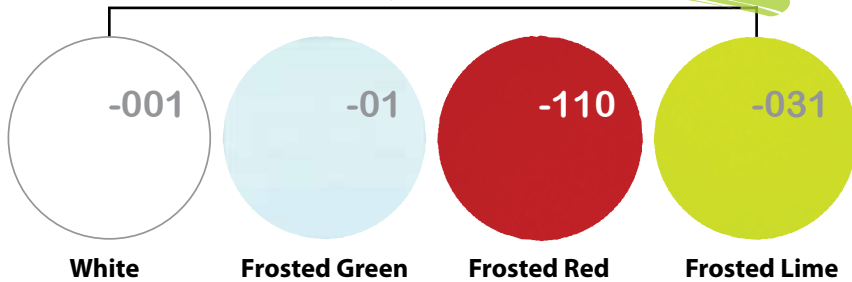

1/4" Acrylic Screens

Frosted Screens are TRANSLUCENT!