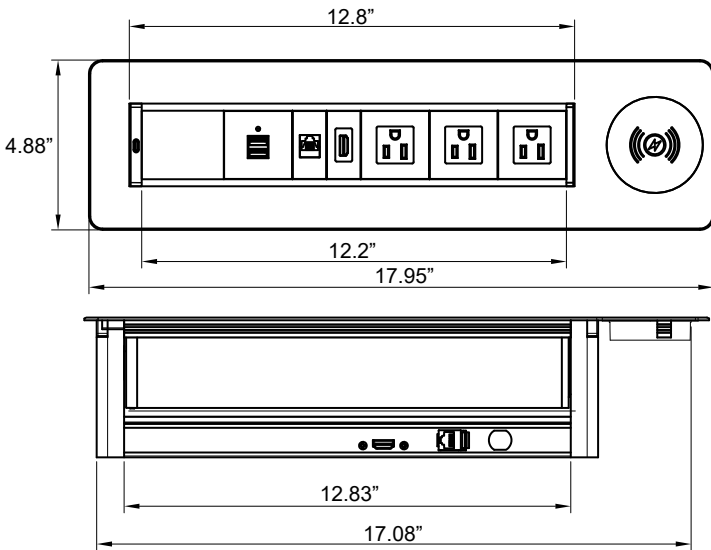

Table Top Power Insert **NEW!**

Brushed Silver

$525