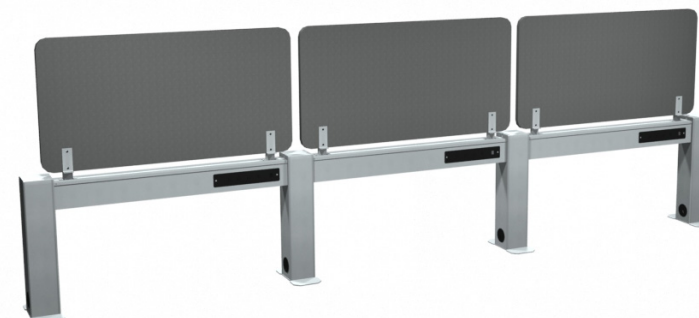

Triple Power Beam

with Dual Sided Tackable Fabric Screens, 23.5" Tall with Brackets Included

Daisy Chain Power is 8 Wire, 4 Circuit with Base in Feed

OFD-BEAM48-3FS TRIPLE Power Beam with Screen - 48" W Ea.		OFD-BEAM66-3FS TRIPLE Power Beam with Screen - 66" W Ea.	
Unit Consists of	List	Unit Consists of	List
(2) OFDBEAMENDLEG.....	\$516	(2) OFDBEAMENDLEG.....	\$516
(2) OFDBEAMSHAREDLEG.....	\$516	(2) OFDBEAMSHAREDLEG.....	\$516
(3) OFDBEAM43NB.....	\$1884	(3) OFDBEAM6072NB.....	\$2073
(3) OFDBEAMSCREEN48F.....	\$1185	(3) OFDBEAMSCREEN66F.....	\$1701
Daisy Chain Power.....	\$870	Daisy Chain Power.....	\$918
Complete Unit.....	\$4971	Complete Unit.....	\$5724
OFD-BEAM60-3FS TRIPLE Power Beam with Screen - 60" W Ea.		OFD-BEAM72-3FS TRIPLE Power Beam with Screen - 72" W Ea.	
Unit Consists of	List	Unit Consists of	List
(2) OFDBEAMENDLEG.....	\$516	(2) OFDBEAMENDLEG.....	\$516
(2) OFDBEAMSHAREDLEG.....	\$516	(2) OFDBEAMSHAREDLEG.....	\$516
(3) OFDBEAM6072NB.....	\$2073	(3) OFDBEAM6072NB.....	\$2073
(3) OFDBEAMSCREEN60F.....	\$1638	(3) OFDBEAMSCREEN72F.....	\$1731
Daisy Chain Power.....	\$902	Daisy Chain Power.....	\$934
Complete Unit.....	\$5645	Complete Unit.....	\$5770