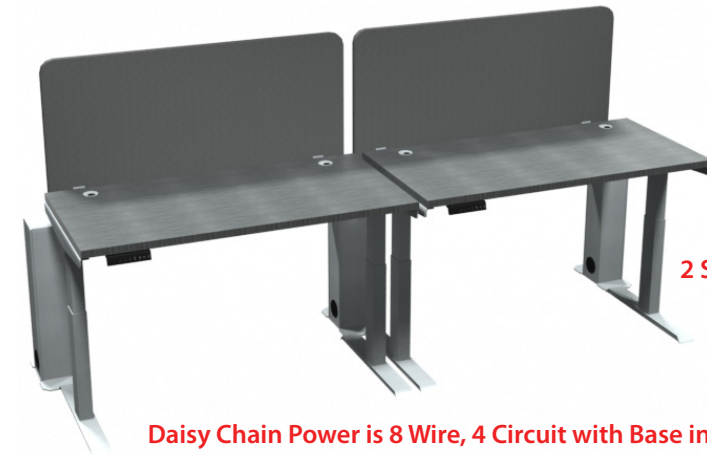

Daisy Chain Power is 8 Wire, 4 Circuit with Base in Feed

OFD-BEAM48AS-2 DOUBLE Power Beam with Screen - 48"W Ea. 2 Stage Rectangle Electric Base	OFD-BEAM66AS-2 DOUBLE Power Beam with Screen - 66"W Ea. 2 Stage Rectangle Electric Base
Unit Consists of	Unit Consists of
(2) OFDBEAMENDLEG $516	(2) OFDBEAMENDLEG $516
(1) OFDBEAMSHAREDLEG $258	(1) OFDBEAMSHAREDLEG $258
(2) OFDBEAM43NB $1256	(2) OFDBEAM6072NB $1382
(2) OFD-CI2ELBASEA $1530	(2) OFD-CI2ELBASEA $1530
(2) OFD-CI4824TOP $472	(2) OFD-CI6624TOP $782
(2) OFDBEAMSCREEN48F $790	(2) OFDBEAMSCREEN66F $1134
Daisy Chain Power $585	Daisy Chain Power $609
Complete Unit $5407	Complete Unit $6211

OFD-BEAM60AS-2 DOUBLE Power Beam with Screen - 60"W Ea. 2 Stage Rectangle Electric Base	OFD-BEAM72AS-2 DOUBLE Power Beam with Screen - 72"W Ea. 2 Stage Rectangle Electric Base
Unit Consists of	Unit Consists of
(2) OFDBEAMENDLEG $516	(2) OFDBEAMENDLEG $516
(1) OFDBEAMSHAREDLEG $258	(1) OFDBEAMSHAREDLEG $258
(2) OFDBEAM6072NB $1382	(2) OFDBEAM6072NB $1382
(2) OFD-CI2ELBASEA $1530	(2) OFD-CI2ELBASEA $1530
(2) OFD-CI6024TOP $584	(2) OFD-CI7224TOP $792
(2) OFDBEAMSCREEN60F $1092	(2) OFDBEAMSCREEN72F $1154
Daisy Chain Power $601	Daisy Chain Power $617
Complete Unit $5963	Complete Unit $6249

Triple Unit Power Beam

with Dual Sided Tackable Fabric Screens, 23.5" Tall with Brackets Included