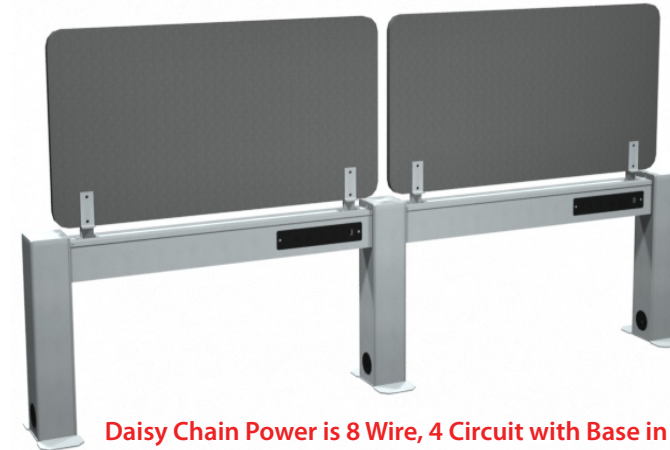

Double Power Beam

with Dual Sided Tackable Fabric Screens, 23.5" Tall with Brackets Included

Daisy Chain Power is 8 Wire, 4 Circuit with Base in Feed

OFD-BEAM48-2FS DOUBLE Power Beam with Screen - 48"W Ea.		OFD-BEAM66-2FS DOUBLE Power Beam with Screen - 66" W Ea.	
Unit Consists of	List	Unit Consists of	List
(2) OFDBEAMENDLEG.....	$516	(2) OFDBEAMENDLEG.....	$516
(1) OFDBEAMSHAREDLEG.....	$258	(1) OFDBEAMSHAREDLEG.....	$258
(2) OFDBEAM43NB.....	$1256	(2) OFDBEAM6072NB.....	$1382
(2) OFDBEAMSCREEN48F.....	$790	(2) OFDBEAMSCREEN66F.....	$1134
Daisy Chain Power.....	$585	Daisy Chain Power.....	$609
Complete Unit.....	$3405	Complete Unit.....	$3899
OFD-BEAM60-2FS DOUBLE Power Beam with Screen - 60"W Ea.		OFD-BEAM72-2FS DOUBLE Power Beam with Screen - 72"W Ea.	
Unit Consists of	List	Unit Consists of	List
(2) OFDBEAMENDLEG.....	$516	(2) OFDBEAMENDLEG.....	$516
(1) OFDBEAMSHAREDLEG.....	$258	(1) OFDBEAMSHAREDLEG.....	$258
(2) OFDBEAM6072NB.....	$1382	(2) OFDBEAM6072NB.....	$1382
(2) OFDBEAMSCREEN60F.....	$1092	(2) OFDBEAMSCREEN72F.....	$1154
Daisy Chain Power.....	$601	Daisy Chain Power.....	$617
Complete Unit.....	$3849	Complete Unit.....	$3927

Triple Power Beam

Triple Unit System with Daisy Chain Power