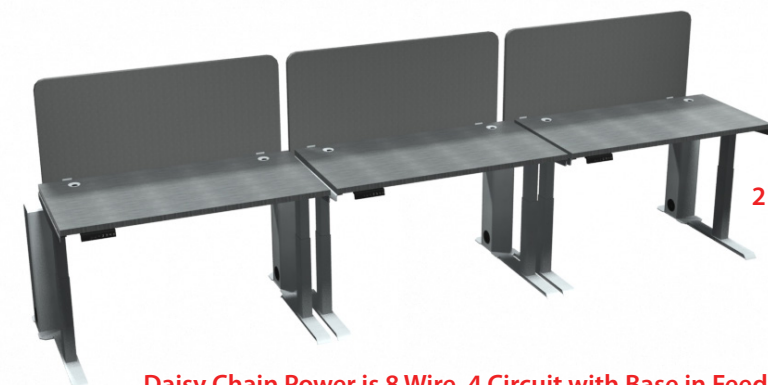

Daisy Chain Power is 8 Wire, 4 Circuit with Base in Feed

OFD-BEAM48AS-3 TRIPLE Power Beam with Screen - 48"W Ea. 2 Stage Rectangle Electric Base	OFD-BEAM66AS-3 TRIPLE Power Beam with Screen - 66"W Ea. 2 Stage Rectangle Electric Base
Unit Consists of	Unit Consists of
(2) OFDBEAMENDLEG $516	(2) OFDBEAMENDLEG $516
(2) OFDBEAMSHAREDLEG $516	(2) OFDBEAMSHAREDLEG $516
(3) OFDBEAM43NB $1884	(3) OFDBEAM6072NB $2073
(3) OFD-CI2ELBASEA $2295	(3) OFD-CI2ELBASEA $2295
(3) OFD-CI4824TOP $708	(3) OFD-CI6624TOP $1173
(3) OFDBEAMSCREEN48F $1185	(3) OFDBEAMSCREEN66F $1701
Daisy Chain Power $870	Daisy Chain Power $918
Complete Unit $7974	Complete Unit $9192

OFD-BEAM60AS-3 TRIPLE Power Beam with Screen - 60"W Ea. 2 Stage Rectangle Electric Base	OFD-BEAM72AS-3 TRIPLE Power Beam with Screen - 72"W Ea. 2 Stage Rectangle Electric Base
Unit Consists of	Unit Consists of
(2) OFDBEAMENDLEG $516	(2) OFDBEAMENDLEG $516
(2) OFDBEAMSHAREDLEG $516	(2) OFDBEAMSHAREDLEG $516
(3) OFDBEAM6072NB $2073	(3) OFDBEAM6072NB $2073
(3) OFD-CI2ELBASEA $2295	(3) OFD-CI2ELBASEA $2295
(3) OFD-CI6024TOP $876	(3) OFD-CI7224TOP $1188
(3) OFDBEAMSCREEN60F $1638	(3) OFDBEAMSCREEN72F $1731
Daisy Chain Power $902	Daisy Chain Power $934
Complete Unit $8816	Complete Unit $9253