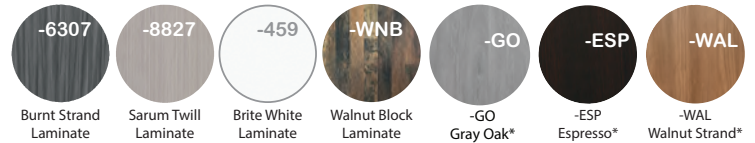

Laminate Work Surfaces

In-Stock Laminates, Top Only with Grommets

Burnt Strand
Laminate

Sarus Twill
Laminate

Brite White
Laminate

Walnut Block
Laminate

-GO
Gray Oak*

-ESP
Espresso*

-WAL
Walnut Strand*

*Gray Oak, Espresso, and Walnut Strand
Tops NOT available in 66x24 and 72x36

*OFD-TOP4824M - 48"x24" with a 2 1/4" Center Grommet.....List $394
OFD-TOP4830M - 48"x30" with a 2 1/4" Center Grommet .....List $515
*OFD-TOP6024M - 60"x24" with two 2 1/4" Grommets .....List $478
*OFD-TOP6030M - 60"x30" with two 2 1/4" Grommets .....List $575