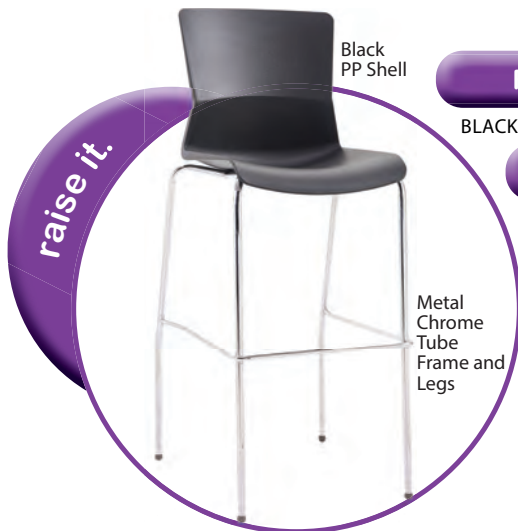

# BELLA-2 SERIES

NEW Standing Height  
great for standing or  
counter height tables!!

(-BLK) Black

(-LTGRY) Light Gray

Light Gray  
PP Shell

Metal  
Chrome  
Tube  
Frame and  
Legs

**RI1108SH-BLK**

BLACK STANDING HEIGHT CHAIR

**RI1108SH-LTGRY**

LIGHT GRAY STANDING HEIGHT CHAIR

**List \$478** <sup>OS</sup>

• Stacks 3 high

**RI1108SHBLK-GRY**

BLACK WITH GRAY CUSHION

**RI1108SHLTGRY-GRY**

LIGHT GRAY WITH GRAY CUSHION

**List \$569** <sup>OS</sup>

• Stacks 3 high

Black  
PP Shell

**RI1108-BLK**

BLACK BAR HEIGHT CHAIR

**RI1108-LTGRY**

LIGHT GRAY BAR HEIGHT CHAIR

**List \$478** <sup>OS</sup>