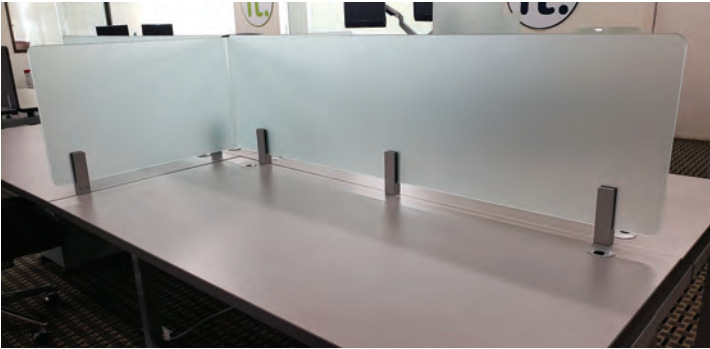

2 Brackets recommended for 28" screens and smaller  
3 Brackets recommended for 46" screens and larger

Custom SIZES and COLORS are available!  
Please call customer service for pricing and availability.