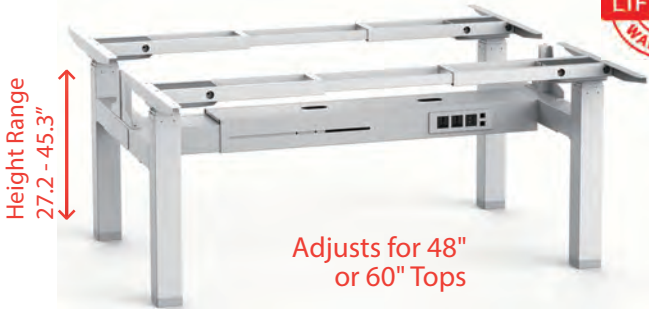

## 3 Stage Double Bank

Electric Ht. Adj. Base with Built-in Beam  
Multiple Memory Presets, USB, and LED Display

LIMITED  
LIFETIME  
WARRANTY

Height Range  
27.2 - 45.3"

Adjusts for 48"  
or 60" Tops

Height Range  
25.20 - 50.79"