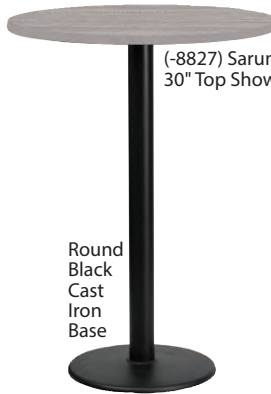

BAR TABLES
41.5" H

ROUND TOP - ROUND BASE

(-8827) Sarum Twill 30" Top Shown

Round Black Cast Iron Base

CI-BAR30R-LIST $895
30" Dia. Round Table

CI-BAR36R-LIST $975
36" Dia. Round Table

NEW CI-BAR42R-LIST $1,230
42" Dia. Round Table

SQUARE TOP - X BASE