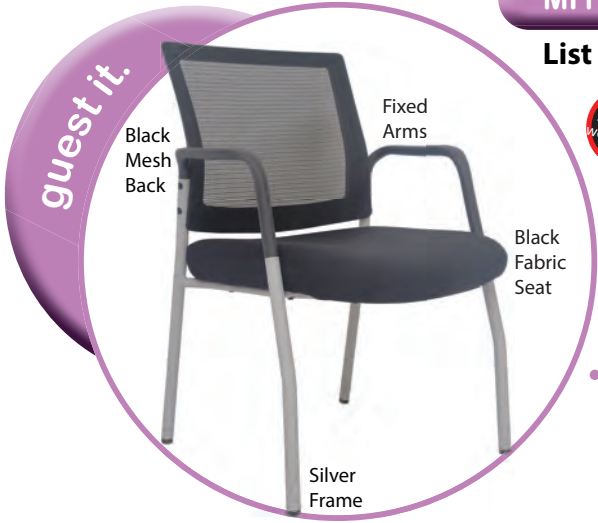

MI1500S-BLK

List \$660

300 lb. weight limit

Voted Best Side Chair 2023!

OFD600G-BLK

List \$465

275 lb. weight limit