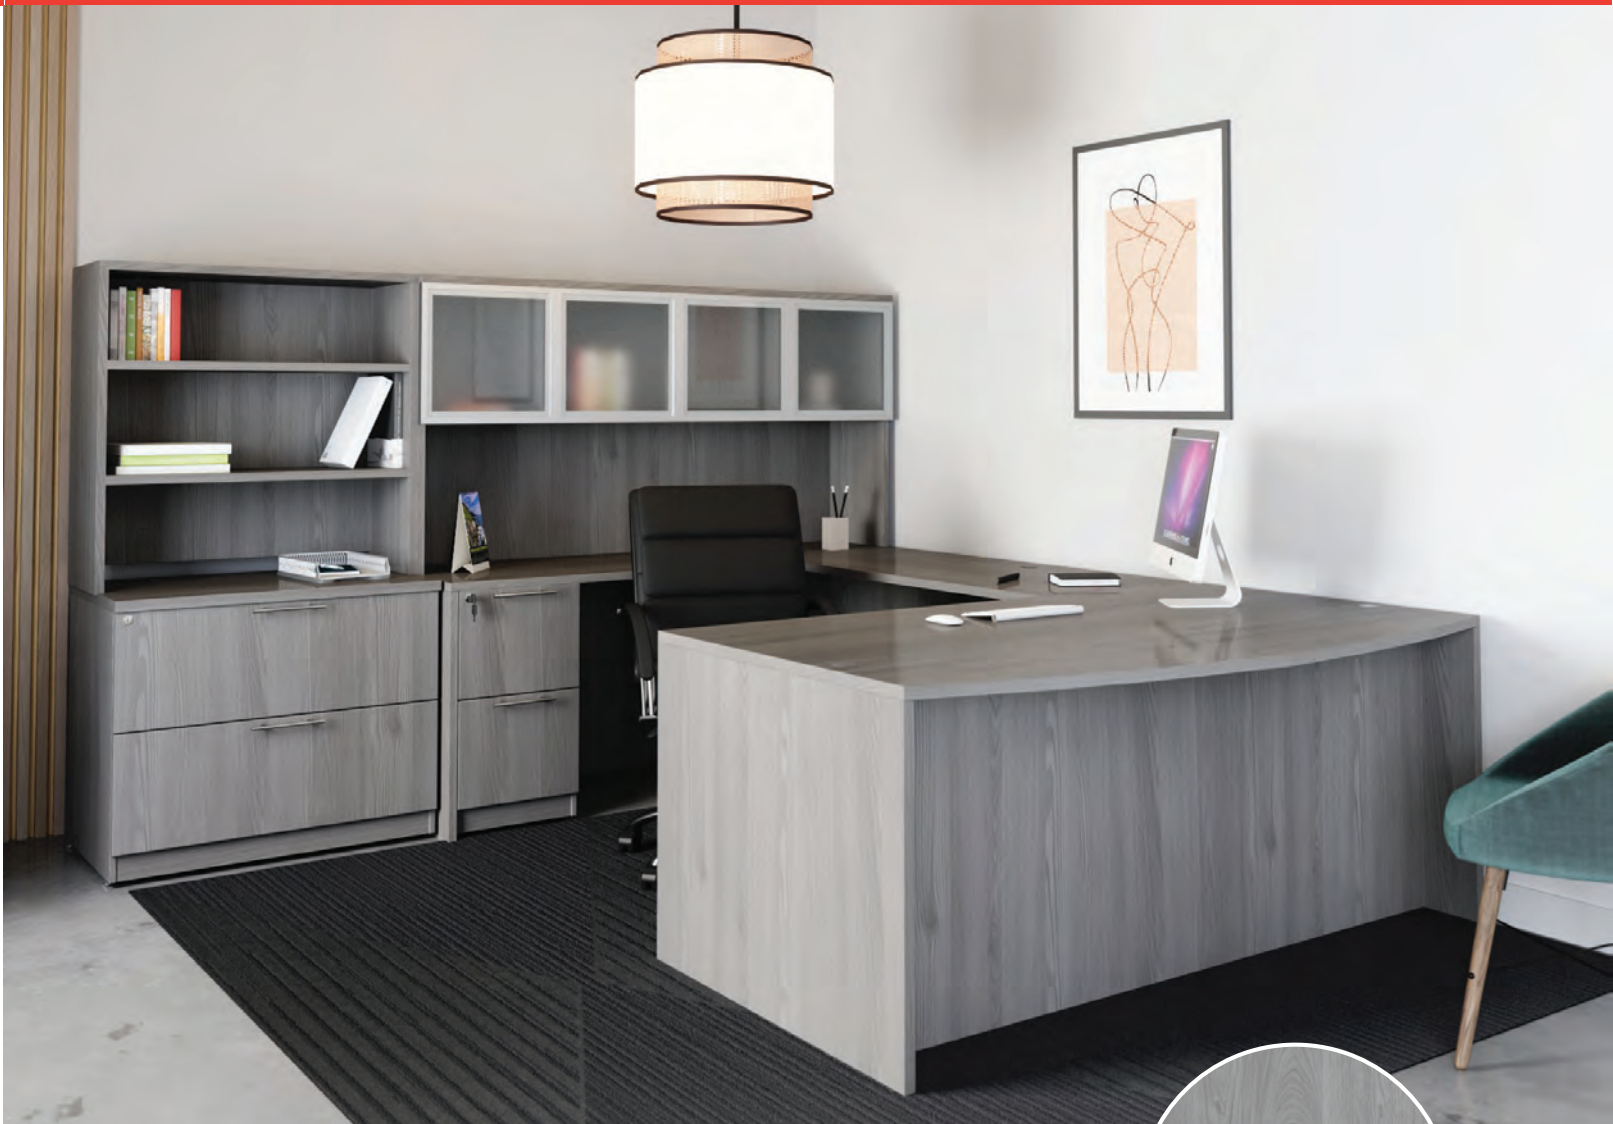

NEW

ULTRA GRAY OAK U-Shape Bow Front Desk with Frosted Glass Hutch, Storage Pedestals, and Freestanding Bookcase/Hutch with Lateral File Storage in Gray Oak. Overall Dimensions: 105.5" x 107"

UTYPBFUG112163-GO

Total List: $6,592

Includes:

OFD189 Bow Front Desk Shell 71" x 36"

OFD166 Box/Box/File Ped

OFD170 Bridge 47" x 24"

OFD175 File/File Ped

OFD143 Credenza Shell 71" x 24"

OFD144 Overhead Hutch 71" x 36"

OFD4DG 4-Door Glass Kit

optional: Storage OFD112-GO

Lateral File 34.5" x 22"

Total List: $1,210

optional: Storage OFD163-GO

Open Hutch 34.5" x 14" x 35"

Total List: $601