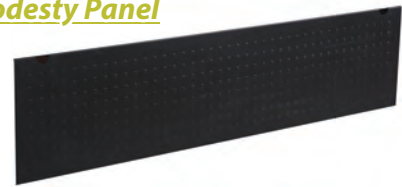

Half Modesty Panel

- OFDDIMOD48 - Half Modesty Panel for 48" -BLK, -BS, -WH .....List $212
- OFDDIMOD60 - Half Modesty Panel for 60" -BLK, -BS, -WH .....List $261
- OFDDIMOD66 - Half Modesty Panel for 66" -BLK, -BS, -WH .....List $285
- OFDDIMOD72 - Half Modesty Panel for 72" -BLK, -BS, -WH .....List $315