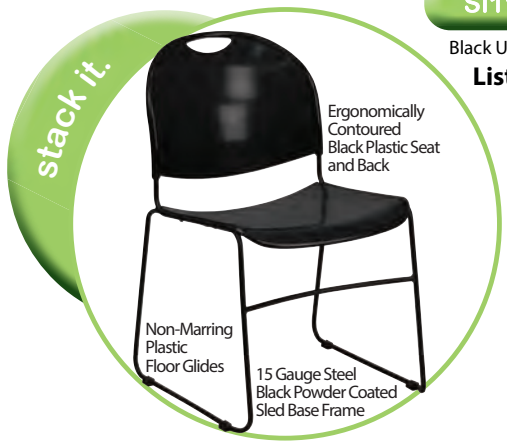

# TRACK SERIES

**Great Value!!!**

**SI1106-BLK**

Black ULTRA-COMPACT Stack Chair

**List \$335**

- Stack Quantity: 20
- Ships Fully Assembled
- 880 lb. Weight Capacity!!

stack it.

Ergonomically Contoured Black Plastic Seat and Back  
Non-Marring Plastic Floor Glides  
15 Gauge Steel Black Powder Coated Sled Base Frame

Cannot be shipped FedEx/UPS

**BU-401-BLK**  
**List \$599**  
**EDGE**  
series

Black Mesh Back  
Black Fabric Seat  
Black Nylon Base

**300lb weight limit**

*Best Value with 300lb weight capacity!!*

**BU-101-EW08**  
**List \$545**