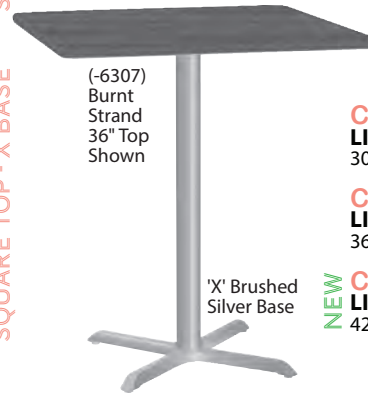

(-6307) Burnt Strand 36" Top Shown

'X' Brushed Silver Base

CI-BAR-X30SQ-LIST $751
30" x 30" Square Table

CI-BAR-X36SQ-LIST $831
36" x 36" Square Table

NEW CI-BAR-X42SQ-LIST $981
42" x 42" Square Table

ROUND TOP - X BASE