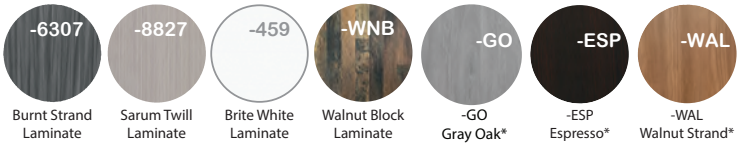

## Laminate Work Surfaces

In-Stock Laminates, Top Only with Grommets

\*Gray Oak, Espresso, and Walnut Strand Tops NOT available in 66x24 and 72x36

- \*OFD-TOP4824M - 48"x24" with a 2 1/4" Center Grommet.....List \$394
- \*OFD-TOP4830M - 48"x30" with a 2 1/4" Center Grommet .....List \$515
- \*OFD-TOP6024M - 60"x24" with two 2 1/4" Grommets .....List \$478
- \*OFD-TOP6030M - 60"x30" with two 2 1/4" Grommets .....List \$575
- \*OFD-TOP6624M - 66"x24" with two 2 1/4" Grommets .....List \$636
- \*OFD-TOP6630M - 66"x30" with two 2 1/4" Grommets .....List \$648
- \*OFD-TOP7224M - 72"x24" with two 2 1/4" Grommets .....List \$648
- \*OFD-TOP7230M - 72"x30" with two 2 1/4" Grommets .....List \$660