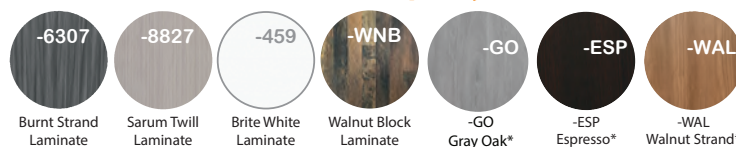

Laminate Work Surfaces

In-Stock Laminates, Top Only with Grommets

*Gray Oak, Espresso, and Walnut Strand Tops NOT available in 66x24 and 72x36

OFD-TOP3624M - 36"x24" with a 2 1/4" Center Grommet .....List $382
OFD-TOP4224M - 42"x24" with a 2 1/4" Center Grommet .....List $388
*OFD-TOP4824M - 48"x24" with a 2 1/4" Center Grommet.....List $394
OFD-TOP4830M - 48"x30" with a 2 1/4" Center Grommet .....List $515
*OFD-TOP6024M - 60"x24" with two 2 1/4" Grommets.....List $478
*OFD-TOP6030M - 60"x30" with two 2 1/4" Grommets.....List $575
OFD-TOP6624M - 66"x24" with two 2 1/4" Grommets.....List $636
*OFD-TOP6630M - 66"x30" with two 2 1/4" Grommets.....List $648
*OFD-TOP7224M - 72"x24" with two 2 1/4" Grommets.....List $648
*OFD-TOP7230M - 72"x30" with two 2 1/4" Grommets.....List $660
OFD-TOP7236M - 72"x36" with two 2 1/4" Grommets.....List $696