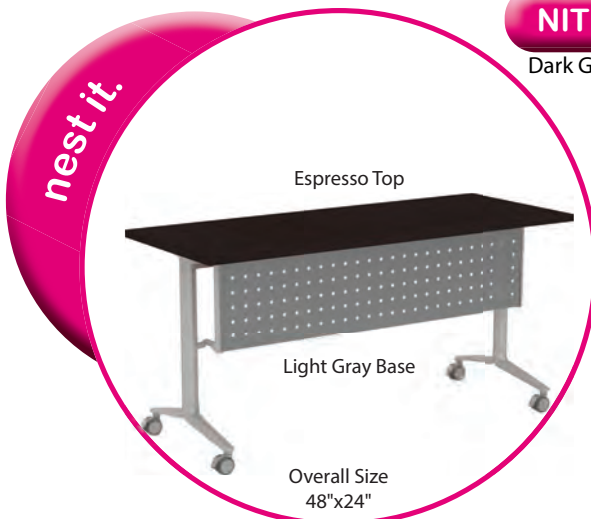

Nesting Bases only accept 24" Deep Work Surfaces

• 1"

Laminate top with impact-resistant PVC Edges

• Single-lever folding

No Grommets

NITF4824-DGRY

Dark Gray Nesting Table

NITF4824-LGRY

Light Gray Nesting Table
Add laminate finish to part number (-G), (-C), (-M), (-E)

List $1,214

TTF48-DGRY

Dark Gray Nesting Base

TTF48-LGRY

Light Gray Nesting Base
Nesting Base ONLY

List $925

See Page 29 for Collaborate it Top Options and Pricing