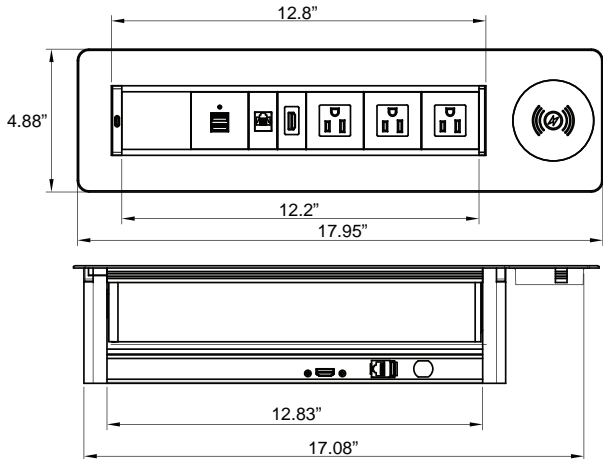

# \$825

See  
Page 8 for  
NEW Power  
Conference  
Tables!

- 18"W x 4.88"D
- Electric Flip Cover
- Brushed Silver Finish
- Black Face Inside
- 3 Power Plugs
- 2 USB, 5V 2.1 Amp
- 1 HDMI
- 1 RJ45 Plug
- Wireless Phone Charging Pod
- 60" Plug-in Cord
- Power Accessible from Both Sides when Cover is Flipped Up