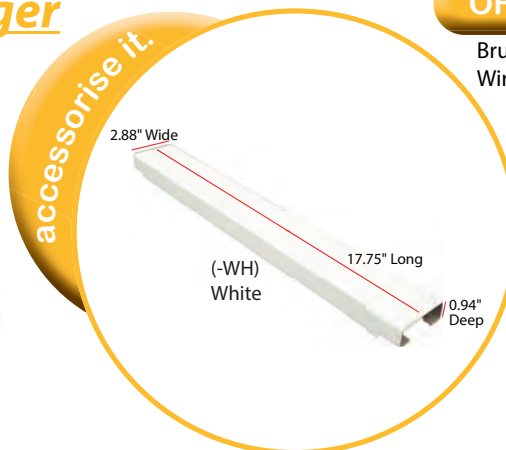

Metal Magnetic Wire Manager

Easily fits on any of our metal Collaborate it bases or legs
Get rid of those messy wires

(Magnetic Wire Manager shown on Lift it. Base)