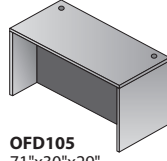

## NEW ULTRA GRAY OAK LAMINATE SERIES

**OFD189**  
71"x41"x29"  
Bow Desk Shell  
List \$860

**OFD101**  
71"x35"x29"  
Desk Shell  
List \$778

**OFD147M**  
71"x36"x29"  
Bullet with Modesty  
List \$908