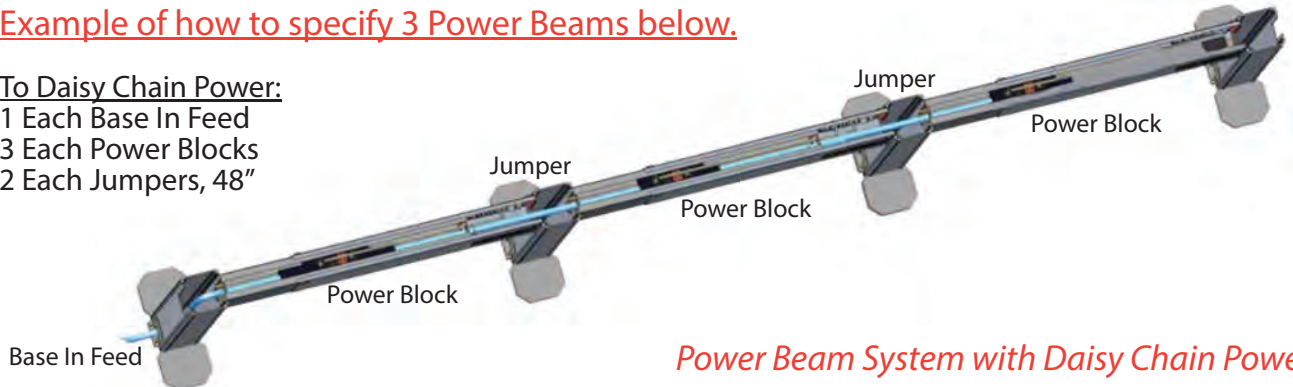

Example of how to specify 3 Power Beams below.

To Daisy Chain Power:

- 1 Each Base In Feed
- 3 Each Power Blocks
- 2 Each Jumpers, 48"

Power Beam System with Daisy Chain Power

In single applications, the plug can be routed out the grommet in the end leg, and plugged directly into the wall.

In 2 or more beams in a row, internal power blocks, jumpers, and a base in feed are required to connect to the building power (*Building connection REQUIRED by an Electrician*), and the power panels are plugged into the power blocks inside the trough channel to power the external power panel.