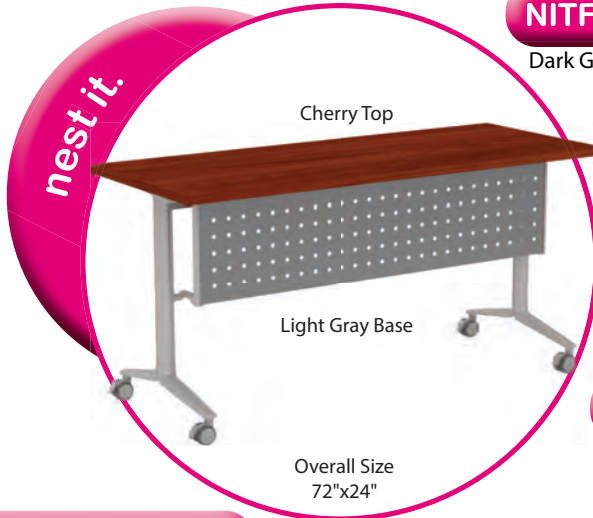

nest it.

FLIP SERIES

(-C) Cherry Top

(-M) Mahogany Top

(-E) Espresso Top

See Page 29 for Collaborate it Top Options!!

NITF7224-DGRY

Dark Gray Nesting Table

NITF7224-LGRY

Light Gray Nesting Table
Add laminate finish to part number (-G), (-C), (-M), (-E)

List $1,393

TTF72-DGRY

Dark Gray Nesting Base

TTF72-LGRY

Light Gray Nesting Base
Nesting Base ONLY

List $998

See Page 29 for Collaborate it Top Options and Pricing