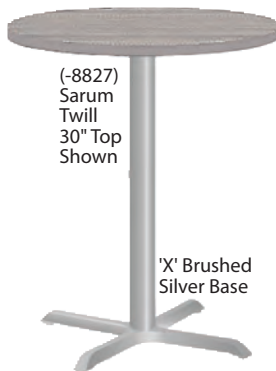

(-8827) Sarum Twill 30" Top Shown

'X' Brushed Silver Base

CI-BAR-X30R-LIST $751
30" Dia. Round Table

CI-BAR-X36R-LIST $831
36" Dia. Round Table

NEW CI-BAR-X42R-LIST $981
42" Dia. Round Table

SQUARE TOP - ROUND BASE