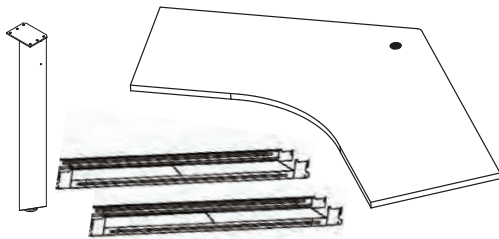

OFD-BI1202448TWS - 120" 24"x48"x48"x24" with (1) Triangle Leg, (2) Wire Mgt Troughs, (1) Grommet ..... List $1,596

Half Round Work Surface and Post Legs

OFD-BI4924HR - Half Round Work Surface, 49" x 24" ..... List $406
(Table requires 3 post legs below)
OFD-POSTC-BS - Post Leg with Caster, Brushed Silver ..... List $115
OFD-POSTC-WH - Post Leg with Caster, White ..... List $115

Return Work Surfaces - Laminate

(Returns include 2 flat brackets)
*OFD-BI4824RWS - Return Work Surface 48"x24" with 2 1/4" Grommet ..... List $422
OFD-BI4224RWS - Return Work Surface 42"x24" with 2 1/4" Grommet ..... List $416
OFD-BI3624RWS - Return Work Surface 36"x24" with 2 1/4" Grommet ..... List $410

Expandable Shared Trough

(For back-to-back benching)

OFD-BI4872ST- 48"-72" Exp Shared Trough, -BLK, -BS, -WH ..... List $170