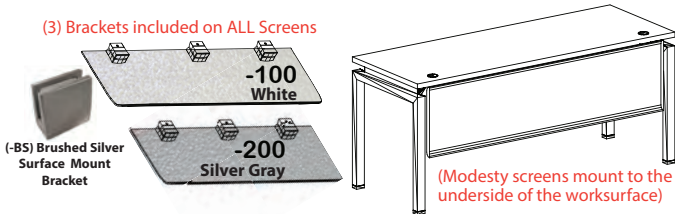

## Modesty Screens

for Underside of Work Surface

(3) Brackets included on ALL Screens

- OFD-BI1846SB - 1/4" Sea Board Screen for 60" Desk, 46" x 18" ..... List \$387
  - OFD-BI1858SB - 1/4" Sea Board Screen for 66" Desk, 58" x 18" ..... List \$428
  - OFD-BI1864SB - 1/4" Sea Board Screen for 72" Desk, 64" x 18" ..... List \$455
- (Not recommended on Connect it Product)