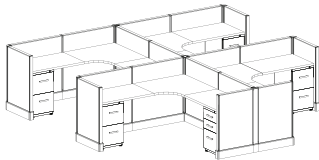

In-Stock

Ultra2 Panel System | Typical

OFD-U2-39N-6X6C-4
39"H 4-Pod Workstation
6'x6'
NON-POWERED Workstations,
includes a BBF and FF Pedestal
per Station
List $23,971
List per Station $5,993