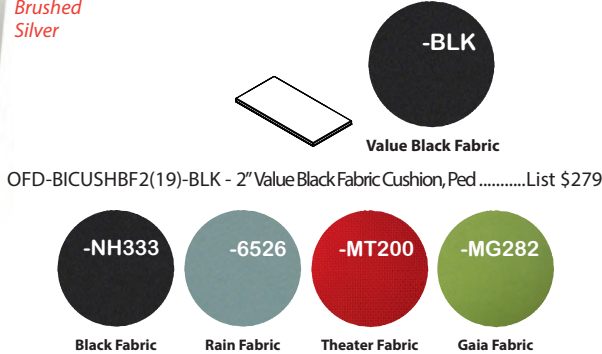

Cushions for Mobile Pedestals

OFD-BICUSHBF2(19)-BLK - 2\"/>