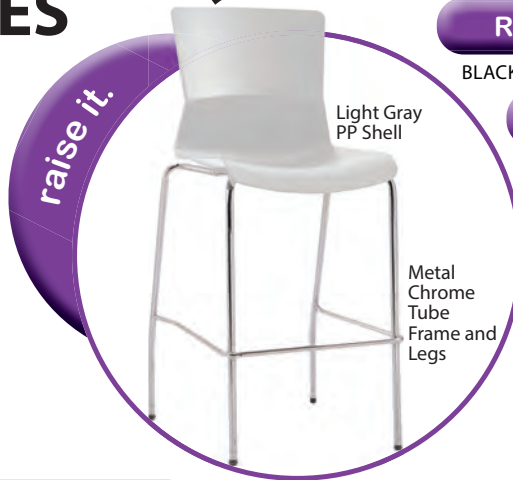

BLACK FABRIC SEAT

**List \$939**

**OFD1122ST-**

(-ECB) OR COLOR FABRIC SEAT

**List \$982**

• Adjustable Arms  
• Ratchet Back  
• 2-to-1 synchro tilt control with tilt lock, and tilt tension control

raise it.

# BELLA-2 SERIES

NEW Standing Height  
great for standing or  
counter height tables!!

(-BLK) Black

(-LTGRY) Light Gray

Light Gray  
PP Shell

Metal  
Chrome  
Tube  
Frame and  
Legs

**RI1108SH-BLK**

BLACK STANDING HEIGHT CHAIR