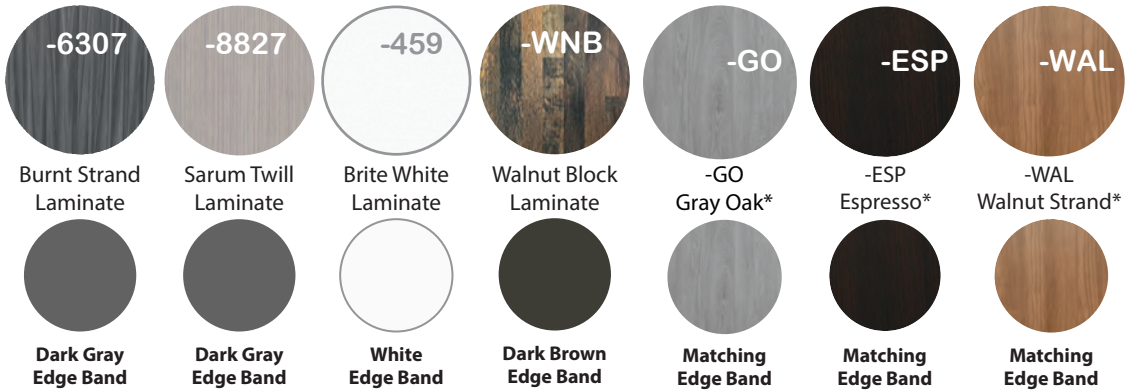

# IN-STOCK FINISHES

**Paint**

Brushed Silver

White

Black

**Work Surface Laminate Choices**

*\*Gray Oak, Espresso, and Walnut Strand Tops NOT available in 66x24 and 72x36*

Burnt Strand Laminate