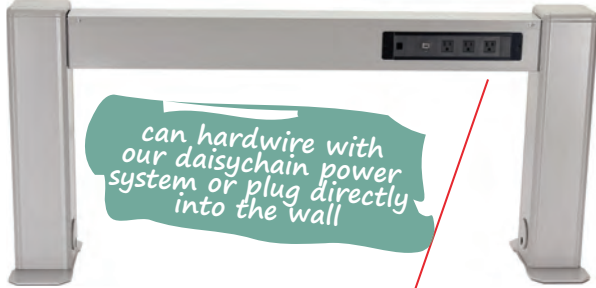

Compare!
price
reduction!!

Power Beam

Elevated Power Trough with 2 End Legs

can hardwire with our daisychain power system or plug directly into the wall

Power and Data Port

Included on both sides of beam

- 2.63"H x 13"W
- 3 Socket Power Outlet
- 2 USB Ports
- 1 RJ45 Knock Out

Fixed Power Beam

- OFD-BEAM48NB-1-BLK - For 48" Benching, Black ..... List $1,209
- OFD-BEAM48NB-1-BS - For 48" Benching, Brushed Silver..... List $1,209
- OFD-BEAM48NB-1-WH - For 48" Benching, White..... List $1,209

Adjustable Power Beam

- OFD-BEAM6072NB-1-BLK - For 60" - 72" Benching, Black ..... List $1,271
- OFD-BEAM6072NB-1-BS - For 60" - 72" Benching, Brushed Silver .... List $1,271
- OFD-BEAM6072NB-1-WH - For 60" - 72" Benching, White ..... List $1,271