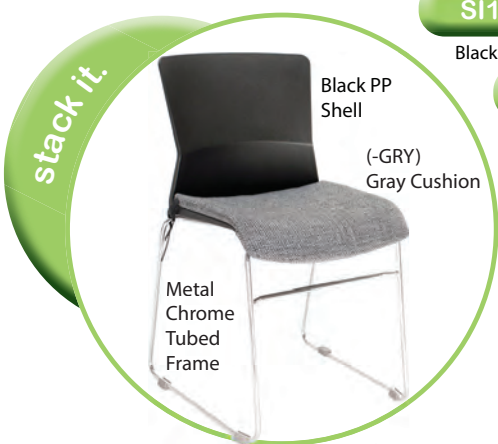

stack it.

Black PP Shell
(-GRY) Gray Cushion
Metal Chrome Tubed Frame

SI1108-BLK

Black

SI1108-LTGRY

Light Gray

List $395
Stacks 5 high

SI1108BLK-GRY

Black with Gray Cushion

SI1108LTGRY-GRY

Light Gray with Gray Cushion

List $486
Stacks 5 high

SI1109-BLK

Black

SI1109-LTGRY

Light Gray

List $395
Stacks 5 high

SI1109BLK-GRY

Black with Gray Cushion

SI1109LTGRY-GRY

Light Gray with Gray Cushion

List $486
Stacks 5 high