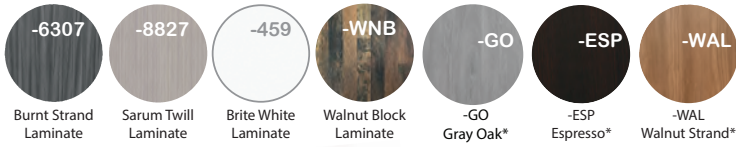

bench it. parts

In-Stock Laminate Work Surfaces (includes trough)

*OFD-BI4824TWS - 48"x24" with Wire Mgt Trough, (1) Grommet ..... List $546
OFD-BI4830TWS - 48"x30" with Wire Mgt Trough, (1) Grommet ..... List $667