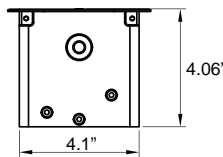

OFDTABLEPOWER-BS - Table Power Insert, 16"W x 4.88"D.....List $825