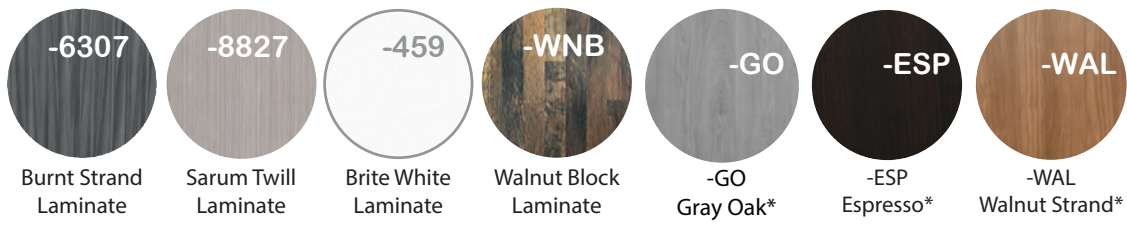

Stand up for your health!! lift it.

Medical research shows that standing for part of your day is better for your health. Sit stand workstations provide flexibility and functionality. Combine sitting and standing...and control it with your fingertips with the easy, push button control.

MULTIPLE MEMORY PRESETS, USB, AND LED DISPLAY ON ALL CONTROLLERS.