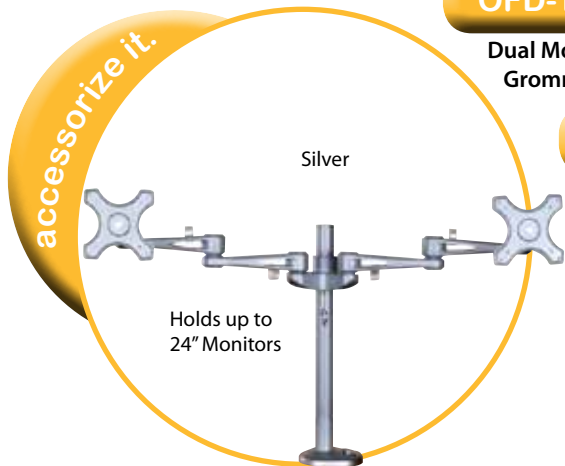

accessorize it.

T-REX SERIES

Effortlessly adjust the angle and focal depth of your flat-screen monitor for either seated or standing applications

- Impressive 4" - 21" horizontal travel range
- Accommodates all VESA-compliant monitors weighing up to 25 pounds
- Available in both clamp- and grommet-mount versions
- Unique pivot assembly fine tunes monitor angle and height
- Swivel assembly allows flexibility to adjust the monitor for portrait or landscape views

OFD-TREX2-GM

Dual Monitor Arm
Grommet Mount

OFD-TREX2-CM

Dual Monitor Arm
Clamp Mount
List $359

OFD-TREX1-GM

Single Monitor Arm
Grommet Mount

OFD-TREX1-CM

Single Monitor Arm
Clamp Mount
List $249

Great Value!

OFD-101S-Silver

Single Monitor Arm
Grommet and/or
Clamp Mount
List $295

REACH SERIES