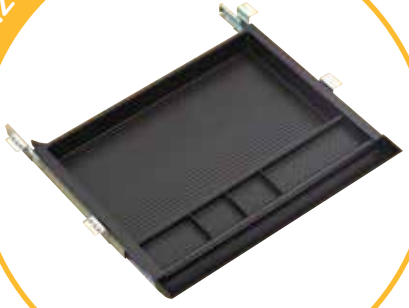

## OFD-203S-Silver

Dual Monitor Arm  
Grommet and/or  
Clamp Mount  
List \$495

- Built-in wire management
- Pneumatic cylinder adjustment
- Monitor mount removable for easy installation

60 we stock it.

accessorize it.

## OFD-200-DR

Plastic Center Drawer  
**List \$79**  
 • 21"x18.125"x2"

accessorize it.