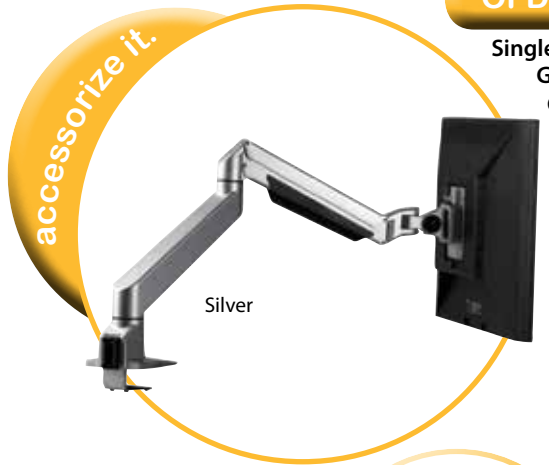

accessorize it.

T-REX SERIES

Effortlessly adjust the angle and focal depth of your flat-screen monitor for either seated or standing applications

- Impressive 4" - 21" horizontal travel range
- Accommodates all VESA-compliant monitors weighing up to 25 pounds
- Available in both clamp- and grommet-mount versions
- Unique pivot assembly fine tunes monitor angle and height
- Swivel assembly allows flexibility to adjust the monitor for portrait or landscape views

OFD-TREX2-GM

Dual Monitor Arm
Grommet Mount

OFD-TREX2-CM

Dual Monitor Arm
Clamp Mount
List $359

OFD-TREX1-GM

Single Monitor Arm
Grommet Mount

OFD-TREX1-CM

Single Monitor Arm
Clamp Mount
List $249

Great Value!

OFD-101S-Silver

Single Monitor Arm
Grommet and/or
Clamp Mount
List $295

REACH SERIES

OFD-203S-Silver

Dual Monitor Arm
Grommet and/or
Clamp Mount
List $495

- Built-in wire management
- Pneumatic cylinder adjustment
- Monitor mount removable for easy installation

60 we stock it.