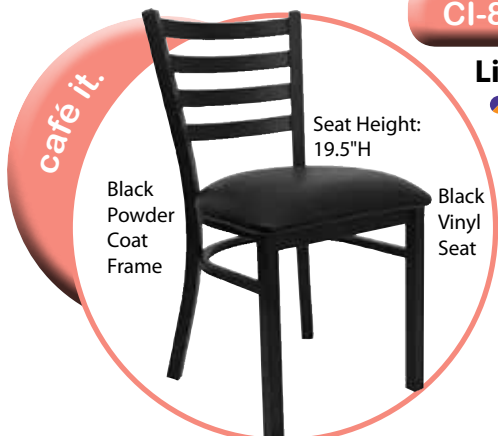

CI-700-BS

List \$369

Brushed Silver

Seat Height: 19.5"H

CI-725-BS

List \$420

Brushed Silver

Seat Height: 30.25"H

CI-750-BS

List \$359

Brushed Silver Frame

Seat Height: 19.5"H

Black Vinyl Seat

-BLK  
Black Vinyl Seat

CI-775-BS

List \$400

Brushed Silver Frame

Seat Height: 30.25"H

Black Vinyl Seat

-BLK  
Black Vinyl Seat

CI-800-BLK

List \$295

Black Powder Coat Frame

Seat Height: 19.5"H

Black Powder Coat Frame

Seat Height: 30.25"H

Black Vinyl Seat

-BLK  
Black Vinyl Seat

All Tables are 29"H. All Bar Tables are 41.5"H.