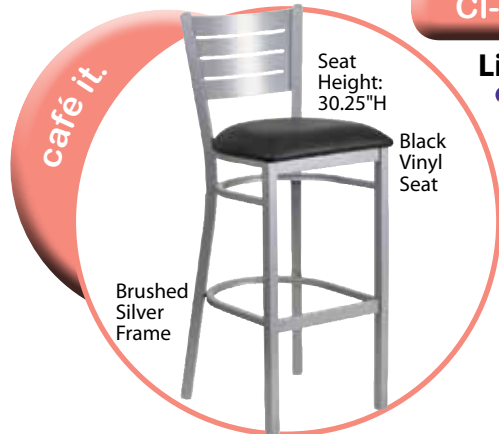

CI-700-BS

List \$369

Brushed Silver

Seat Height: 19.5"H

CI-725-BS

List \$420

Brushed Silver

Seat Height: 30.25"H

CI-750-BS

List \$359

Brushed Silver Frame

Seat Height: 19.5"H

Black Vinyl Seat

-BLK  
Black Vinyl Seat

CI-775-BS

List \$400

Brushed Silver Frame

Seat Height: 30.25"H

Black Vinyl Seat

-BLK  
Black Vinyl Seat

CI-800-BLK

List \$295

Black Powder Coat Frame

Seat Height: 19.5"H

Black Powder Coat Frame

Seat Height: 30.25"H

Black Vinyl Seat

-BLK  
Black Vinyl Seat

All Tables are 29"H. All Bar Tables are 41.5"H.