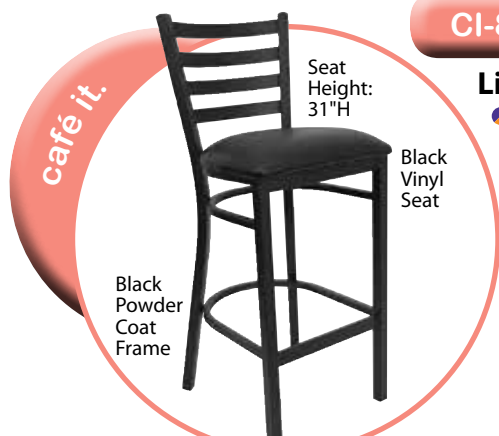

Brushed Silver Frame

Seat Height: 30.25"H

Black Vinyl Seat

-BLK  
Black Vinyl Seat

CI-800-BLK

List \$295

Black Powder Coat Frame

Seat Height: 19.5"H

Black Vinyl Seat

-BLK  
Black Vinyl Seat

CI-825-BLK

List \$369

Black Powder Coat Frame

Seat Height: 31"H

Black Vinyl Seat

-BLK  
Black Vinyl Seat

CI-850-BLK

List \$295

Black Powder Coat Frame

Seat Height: 19.75"H

Black Vinyl Seat

-BLK  
Black Vinyl Seat

CI-875-BLK

List \$369

Black Powder Coat Frame

Seat Height: 30.25"H

Black Vinyl Seat

-BLK  
Black Vinyl Seat

All Tables are 29"H. All Bar Tables are 41.5"H.