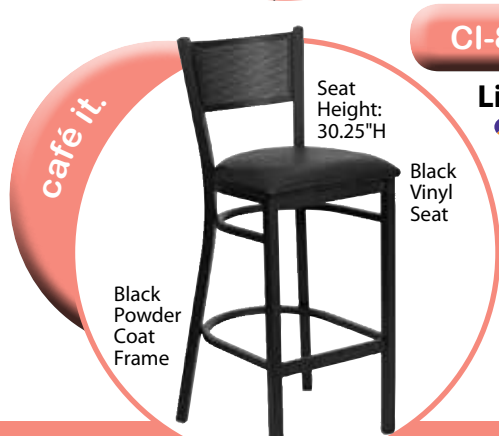

Brushed Silver Frame

Seat Height: 30.25"H

Black Vinyl Seat

-BLK  
Black Vinyl Seat

CI-800-BLK

List \$295

Black Powder Coat Frame

Seat Height: 19.5"H

Black Vinyl Seat

-BLK  
Black Vinyl Seat

CI-825-BLK

List \$369

Black Powder Coat Frame

Seat Height: 31"H

Black Vinyl Seat

-BLK  
Black Vinyl Seat

CI-850-BLK

List \$295

Black Powder Coat Frame

Seat Height: 19.75"H

Black Vinyl Seat

-BLK  
Black Vinyl Seat

CI-875-BLK

List \$369

Black Powder Coat Frame

Seat Height: 30.25"H

Black Vinyl Seat

-BLK  
Black Vinyl Seat

All Tables are 29"H. All Bar Tables are 41.5"H.