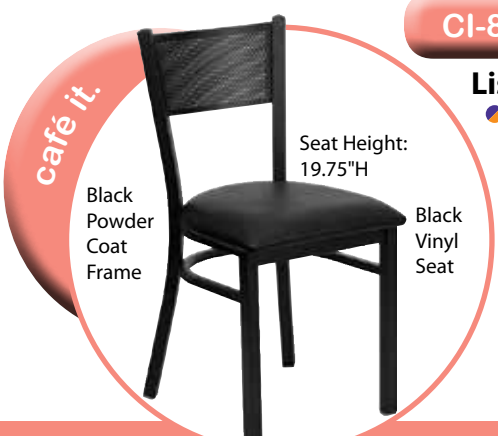

Brushed Silver Frame

Seat Height: 30.25"H

Black Vinyl Seat

-BLK  
Black Vinyl Seat

CI-800-BLK

List \$295

Black Powder Coat Frame

Seat Height: 19.5"H

Black Vinyl Seat

-BLK  
Black Vinyl Seat

CI-825-BLK

List \$369

Black Powder Coat Frame

Seat Height: 31"H

Black Vinyl Seat

-BLK  
Black Vinyl Seat

CI-850-BLK

List \$295

Black Powder Coat Frame

Seat Height: 19.75"H

Black Vinyl Seat

-BLK  
Black Vinyl Seat

CI-875-BLK

List \$369

Black Powder Coat Frame

Seat Height: 30.25"H

Black Vinyl Seat

-BLK  
Black Vinyl Seat

All Tables are 29"H. All Bar Tables are 41.5"H.