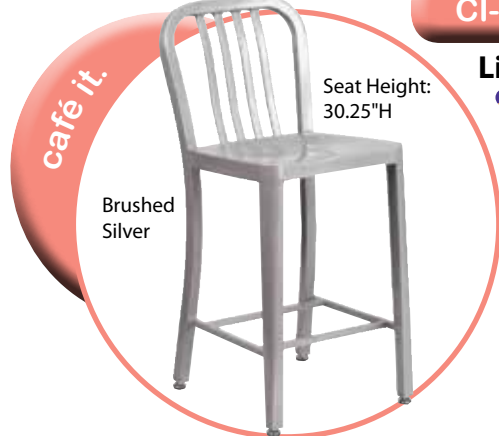

CI-700-BS

List \$369

Brushed Silver

Seat Height: 19.5"H

CI-725-BS

List \$420

Brushed Silver

Seat Height: 30.25"H

CI-750-BS

List \$359

Brushed Silver Frame

Seat Height: 19.5"H

Black Vinyl Seat

-BLK  
Black Vinyl Seat

CI-775-BS

List \$400

Brushed Silver Frame

Seat Height: 30.25"H

Black Vinyl Seat

-BLK  
Black Vinyl Seat

CI-800-BLK

List \$295

Black Powder Coat Frame

Seat Height: 19.5"H

Black Powder Coat Frame

Seat Height: 30.25"H

Black Vinyl Seat

-BLK  
Black Vinyl Seat

All Tables are 29"H. All Bar Tables are 41.5"H.