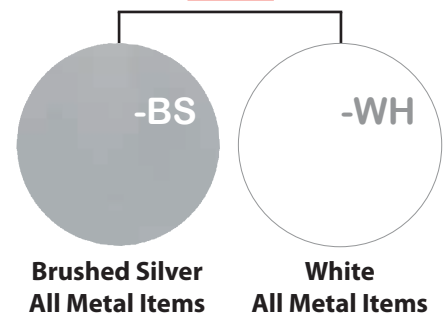

Work Surface Laminate Choices

1/4" Acrylic Screens

Frosted Screens are TRANSLUCENT!

Premium Cushions/Fabric

Paint

1/4" Frosted Glass

1" Fabric Screen

1/4" Privacy Screens