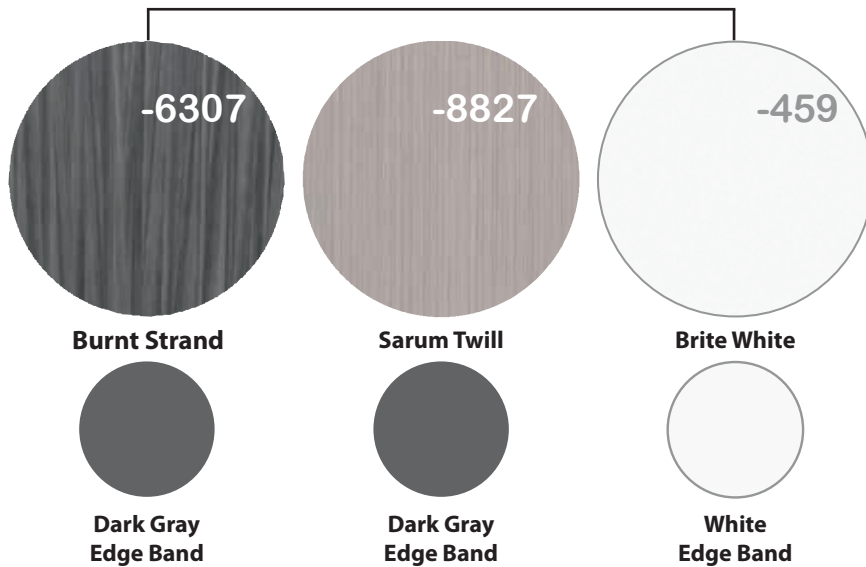

Work Surface Laminate Choices

1/4" Acrylic Screens

Frosted Screens are TRANSLUCENT!

Premium Cushions/Fabric

Paint

1/4" Frosted Glass

1" Fabric Screen

1/4" Privacy Screens