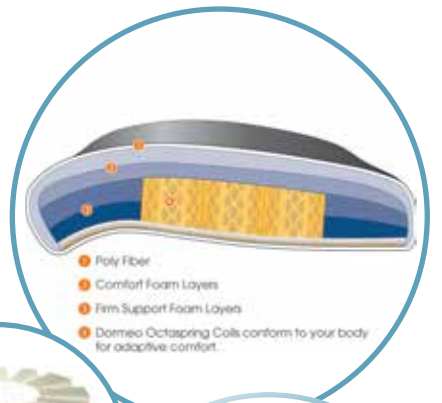

Gray Bonded Leather

OFD-LAZ553-GRY

Gray Bonded Leather

List \$925

- Knee tilt seat plate with 4 locking positions

LAZBOY

PROFESSIONAL

ENDORSED BY

- Upholstered in commercial grade bonded leather
- 5-star metal base with casters for easy mobility

CONTOUR
series

(-GRY) Gray Bonded Leather

OFD-CON555-BLK

Black Bonded Leather

OFD-CON555-GRY

Gray Bonded Leather

List \$750

- Low profile knee tilt with 4-locking positions

DORMEO OCTASPRING
Seating Technology

ENDORSED BY

- Dormeo Octaspring technology offers 8X more breathability than traditional memory foam. The foam conforms to your body pressure with adaptive body zone comfort