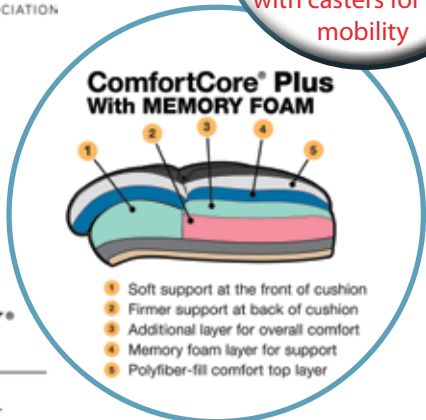

EMERGE
series

275 lb.
weight limit

OFD-SER533-BLK

List \$685

- Pneumatic lift with tilt tension adjustment and lockout feature
- Suspension enhanced lumbar foundation technology. SELF system is designed to pivot and conform to your movement and provide continuous proper lumbar support

OFD-LAZ550-GRY

Gray Bonded Leather

List \$725

- Cable actuated seat plate for seat height adjustment and tilt function

300 lb.
weight limit

ROXY
series

Polished
Aluminum
Base

ComfortCore® Plus
With MEMORY FOAM

- 1 Soft support at the front of cushion
- 2 Firmer support at back of cushion
- 3 Additional layer for overall comfort
- 4 Memory foam layer for support
- 5 Polyfiber-fill comfort top layer

CHUZE
series