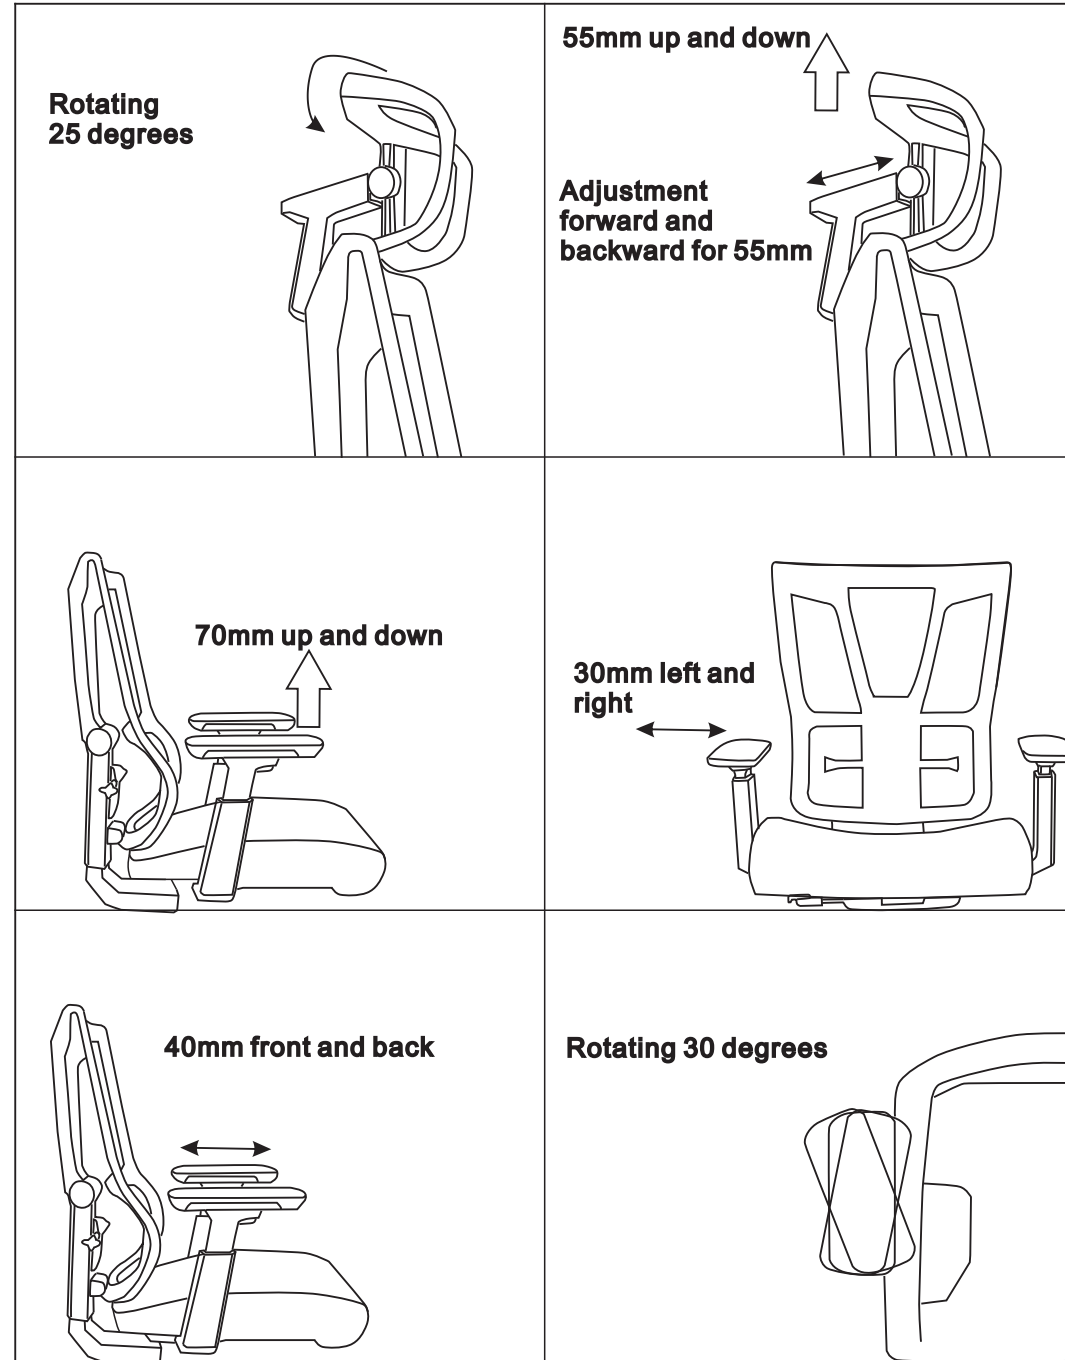

WARNING

FAILURE TO FOLLOW THESE INSTRUCTIONS MAY RESULT IN SERIOUS INJURY.

1. THIS PRODUCT IS DESIGNED FOR SEATING ONLY. DO NOT STAND ON THIS PRODUCT. DO NOT USE IT AS A STEP LADDER.
2. DO NOT USE THIS PRODUCT UNLESS ALL BOLTS AND PARTS ARE FIRMLY TIGHTENED. CHECK ALL THE PARTS FOR SAFETY AT LEAST EVERY 3 MONTHS.
3. IF ANY PARTS ARE MISSING, DAMAGED OR WORN, STOP USING THIS PRODUCT. INSTALL THE PRODUCT WITH MANUFACTURER'S SUPPLIED PARTS ONLY.
4. DO NOT SIT ON THE ARMREST OF THIS PRODUCT.
5. THIS PRODUCT IS DESIGNED FOR SITTING ONE PERSON AT A TIME.
6. CHILDREN UNDER THE AGE OF 10, PLEASE USE UNDER ADULT SUPERVISION.

we're
it.
office furniture distributors

EM5325-BLK & EM5350-BLK

OVERALL SIZE

UNIT:mm

PART LIST

A*1 	B*1 	C*1 	D*5
E*1 	F*1 	G*1 	H*1

I*3 (Me*50) 	J*8 (Me*40)
K*2 (Me*55) 	L*1
M*10 (Me*15*1.5) 	N*3 (Me*22*2)
O*3 (Me) 	P*10 (Me)
Q*1 	R*2

The backrest can be adjusted up and down for 60mm, and it will be back to the lowest location automatically when reaching the highest position.

Rotate backward to unlock, rotate forward to lock