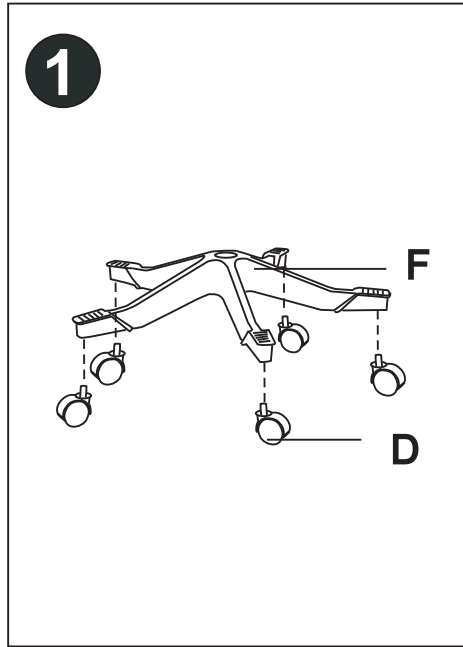

we're
it.
office furniture distributors

EM5325-BLK & EM5350-BLK

OVERALL SIZE

UNIT:mm

PART LIST

A*1 	B*1 	C*1 	D*5
E*1 	F*1 	G*1 	H*1

I*3 (Me*50) 	J*8 (Me*40)
K*2 (Me*55) 	L*1
M*10 (Me*15*1.5) 	N*3 (Me*22*2)
O*3 (Me) 	P*10 (Me)
Q*1 	R*2

The backrest can be adjusted up and down for 60mm, and it will be back to the lowest location automatically when reaching the highest position.

Rotate backward to unlock, rotate forward to lock