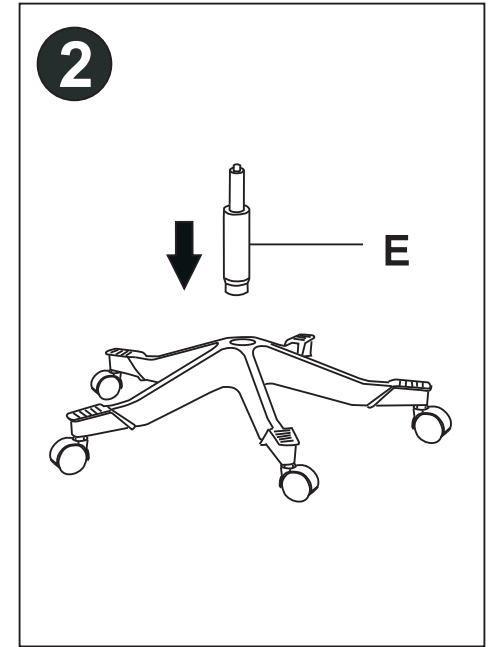

we're
it.
office furniture distributors

EM5325-BLK & EM5350-BLK

OVERALL SIZE

UNIT:mm

PART LIST

A*1 	B*1 	C*1 	D*5
E*1 	F*1 	G*1 	H*1

I*3 (Me*50) 	J*8 (Me*40)
K*2 (Me*55) 	L*1
M*10 (Me*15*1.5) 	N*3 (Me*22*2)
O*3 (Me) 	P*10 (Me)
Q*1 	R*2

The backrest can be adjusted up and down for 60mm, and it will be back to the lowest location automatically when reaching the highest position.

Rotate backward to unlock, rotate forward to lock