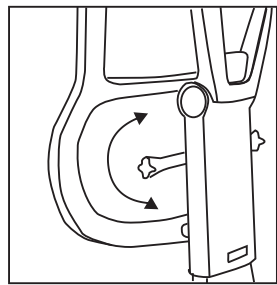

we're
it.
office furniture distributors

EM5325-BLK & EM5350-BLK

OVERALL SIZE

UNIT:mm

PART LIST

A*1 	B*1 	C*1 	D*5
E*1 	F*1 	G*1 	H*1

I*3 (Me*50) 	J*8 (Me*40)
K*2 (Me*55) 	L*1
M*10 (Me*15*1.5) 	N*3 (Me*22*2)
O*3 (Me) 	P*10 (Me)
Q*1 	R*2

The backrest can be adjusted up and down for 60mm, and it will be back to the lowest location automatically when reaching the highest position.

Rotate backward to unlock, rotate forward to lock