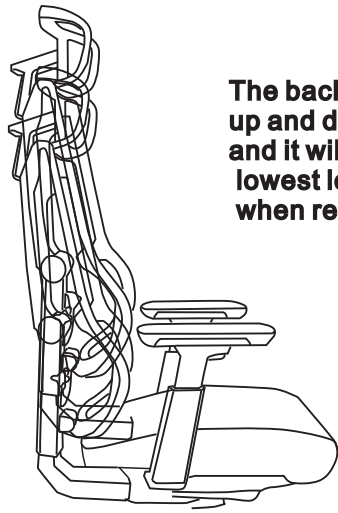

WARNING

FAILURE TO FOLLOW THESE INSTRUCTIONS MAY RESULT IN SERIOUS INJURY.

1. THIS PRODUCT IS DESIGNED FOR SEATING ONLY. DO NOT STAND ON THIS PRODUCT. DO NOT USE IT AS A STEP LADDER.
2. DO NOT USE THIS PRODUCT UNLESS ALL BOLTS AND PARTS ARE FIRMLY TIGHTENED. CHECK ALL THE PARTS FOR SAFETY AT LEAST EVERY 3 MONTHS.
3. IF ANY PARTS ARE MISSING, DAMAGED OR WORN, STOP USING THIS PRODUCT. INSTALL THE PRODUCT WITH MANUFACTURER'S SUPPLIED PARTS ONLY.
4. DO NOT SIT ON THE ARMREST OF THIS PRODUCT.
5. THIS PRODUCT IS DESIGNED FOR SITTING ONE PERSON AT A TIME.
6. CHILDREN UNDER THE AGE OF 10, PLEASE USE UNDER ADULT SUPERVISION.

we're
it.
office furniture distributors

EM5325-BLK & EM5350-BLK

OVERALL SIZE

UNIT:mm

PART LIST

A*1 	B*1 	C*1 	D*5
E*1 	F*1 	G*1 	H*1

I*3 (Me*50) 	J*8 (Me*40)
K*2 (Me*55) 	L*1
M*10 (Me*15*1.5) 	N*3 (Me*22*2)
O*3 (Me) 	P*10 (Me)
Q*1 	R*2

The backrest can be adjusted up and down for 60mm, and it will be back to the lowest location automatically when reaching the highest position.

Rotate backward to unlock, rotate forward to lock