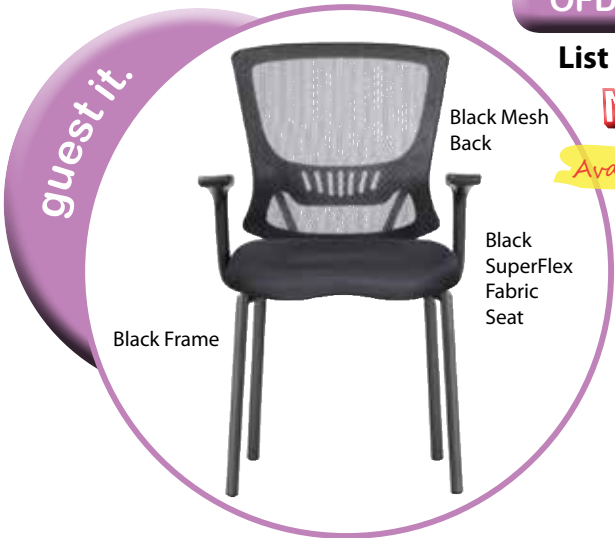

Black Frame

OFD500G-BLK

List \$340

NEW

Molded Foam Fabric Seats for comfort

guest it.

EM5253-BLK

Black

EM5253-

Choose a color
List \$425

NEW

(-OCEAN) Ocean Blue

(-AQUA) Aqua Green

(-GRY) Gray

(-RED) Red

OFD504G-BLK

List \$340

NEW

Available May 1!

guest it.

BU-503G-TW01

List \$215