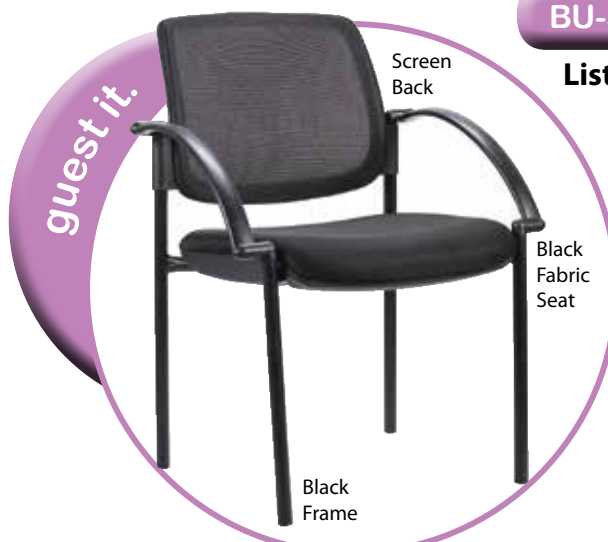

OFD500G-BLK

List $340

NEW

Molded Foam Fabric Seats for comfort

guest it.

EM5253-BLK

Black

EM5253-

Choose a color
List $425

NEW

(-OCEAN) Ocean Blue

(-AQUA) Aqua Green

(-GRY) Gray

(-RED) Red

OFD504G-BLK

List $340

NEW

Available May 1!

guest it.

BU-503G-TW01

List $215