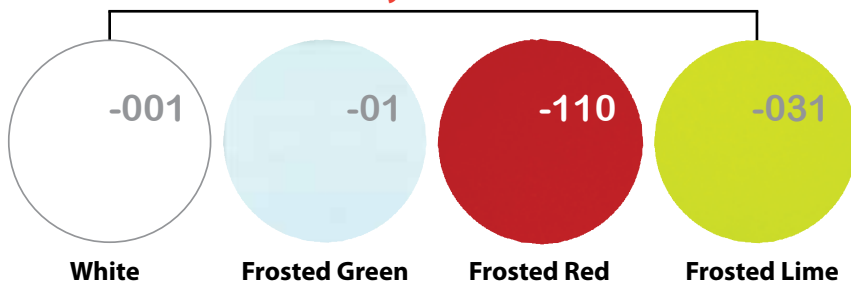

Work Surface Laminate Choices

Paint

1/4" Frosted Glass

1/4" Acrylic Screens

1/4" Privacy Screens

Premium Cushions/Fabric

Value Cushions/Fabric

Collaborate it Series | Special Order Laminates 15 Day Lead Time