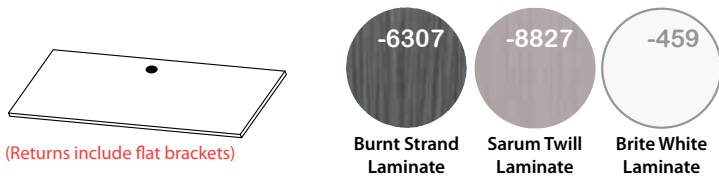

(Returns include flat brackets)

- OFD-CI4824RWS - Return Work Surface 48"x24" with 2 1/4" Grommet..... List $228
- OFD-CI4224RWS - Return Work Surface 42"x24" with 2 1/4" Grommet..... List $223
- OFD-CI3624RWS - Return Work Surface 36"x24", with 2 1/4" Grommet .....List $218

NEW

Cover for Electric Height Adjustable Bases

- OFD-ELBASECOVER-BS - Expandable Frame Cover, Brushed Silver .. List $79
- OFD-ELBASECOVER-WH - Expandable Frame Cover, White ..... List $79

Fabric Tack Board for Double Base

- OFD-LI4824TACK-BLK - 48" Privacy Screen, Black Fabric.....List $307
- OFD-LI6024TACK-BLK - 60" Privacy Screen, Black Fabric.....List $333

Mobile Pedestals

- OFD-CIBF-BS - Mobile Ped Box/File, Brushed Silver .....List $429
- OFD-CIBF-WH - Mobile Ped Box/File, White.....List $429

Premium Cushions

- OFD-CICUSHBF - 2" Cushion for Mobile B/F Pedestal..... List $328

Value Cushions for Mobile Peds

- OFD-BICUSHBF1-BLK - 1" Black Fabric Basic Cushion, Ped .....List $112
- OFD-BICUSHBF2-BLK - 2" Black Fabric Tailored Cushion, Ped...List $184

Active Seating Sit/Stand Stools **NEW**

- OFDCI2802-BLK - Sit/Stand Stool, Black Body/Black Seat .....List $265
- OFDCI2802-GRY - Sit/Stand Stool, White Body/Gray Seat.....List $265

Available May 1!

Lift it Series | Specifications

Base for Rectangle Tops OFD-CI3ELBASEA-BS & WH

- Dual Motors
- 3 Stage Lifting Column
- TiMOTION Touch Control with 4 Programmable Positions
- Digital Height Display
- Height Adjustable from 25-13/64 to 50—25/32 (Top adds 1-3/16")
- Width Adjustable 48-72" Wide OFD Tops
- For 24" and 30" Deep Tops
- 265 lb Lifting Capacity

Base for 120° Work Surface Applications

- OFD-CI3ELBASE120-BS & WH
- 2 End Legs and Center Post
- 3 Motors
- 3 Stage Lifting Column
- TiMOTION Touch Control with 4 Programmable Positions
- Digital Height Display
- Height Adjustable from 25-13/64 to 50—25/32 (Top adds 1-3/16")
- OFD Tops are 24" x 48" x 48" x 24" with a Single Grommet
- 330 lb Lifting Capacity

Base for 90° L-Unit Applications OFD-CI3ELBASE90-BS & WH

- 3 Motors
- 3 Stage Lifting Column
- TiMOTION Touch Control with 4 Programmable Positions
- Digital Height Display
- Height Adjustable from 25-13/64 to 50—25/32 (Top adds 1-3/16")
- Main Width Adjustable for 24" & 30" Deep and 48-72" Wide OFD Tops
- Return Width Adjustable for 24" Deep and 36"-48" Wide OFD Tops
- 330 lb Lifting Capacity

Base for Benching Application - Dual Surfaces

- OFD-CI3ELDBLBASE-BS & WH
- Dual Motors
- 3 Stage Lifting Column
- TiMOTION Touch Control with 4 Programmable Positions
- Digital Height Display
- Height Adjustable from 25-13/64 to 50-25/32 (Top adds 1-3/16")
- Width Adjustable for 48-60" Wide OFD Tops
- Tops Depth is 24" only per side
- 265 lb Lifting Capacity per Top