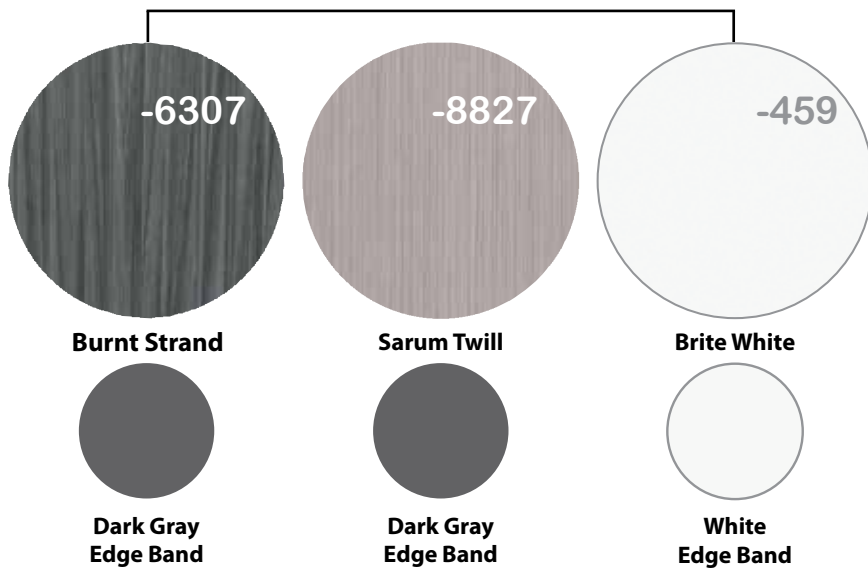

Work Surface Laminate Choices