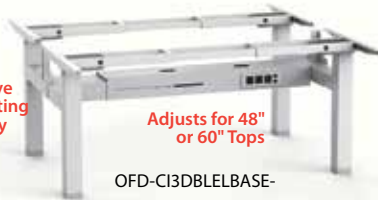

Complete Unit As Shown\$2,393

OFD-LI120ELBASE120
Lift it 120° Workstation
24" x 48" x 48" x 24"

Unit Consists of	List
(1) OFD-CI1202448TOP	\$600
(1) OFD-CI3ELBASE120	\$1,800

Complete Unit As Shown\$2,400

Lift it Series | Parts

Electric Height Adjustable Bases -

Both have
330 lbs Lifting
Capacity

OFD-CI3ELBASE90-

- OFD-CI3ELBASE120-BS - 120° Electric Base, Brushed Silver List \$1,800
- OFD-CI3ELBASE120-WH - 120° Electric Base, White..... List \$1,800
- OFD-CI3ELBASE90-BS - 90° Electric Base, Brushed Silver..... List \$1,800
- OFD-CI3ELBASE90-WH - 90° Electric Base, White..... List \$1,800

Both have
265 lbs Lifting
Capacity

Adjusts for 48"
or 60" Tops

OFD-CI3DBLELBASE-

- OFD-CI3ELBASEA-BS - Standard Rectangle Electric Base, Brushed Silver List \$925
- OFD-CI3ELBASEA-WH - Standard Rectangle Electric Base, White..... List \$925
- OFD-CI3DBLELBASE-BS - Double Electric Ht. Adj., Brushed Silver..... List \$2,500
- OFD-CI3DBLELBASE-WH - Double Electric Ht. Adj., White..... List \$2,500