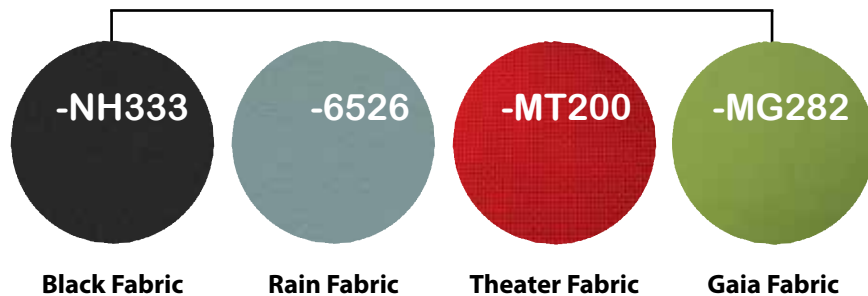

Work Surface Laminate Choices

Paint

1/4" Frosted Glass

1/4" Acrylic Screens

1/4" Privacy Screens

Premium Cushions/Fabric

Value Cushions/Fabric

Collaborate it Series | Special Order Laminates 15 Day Lead Time