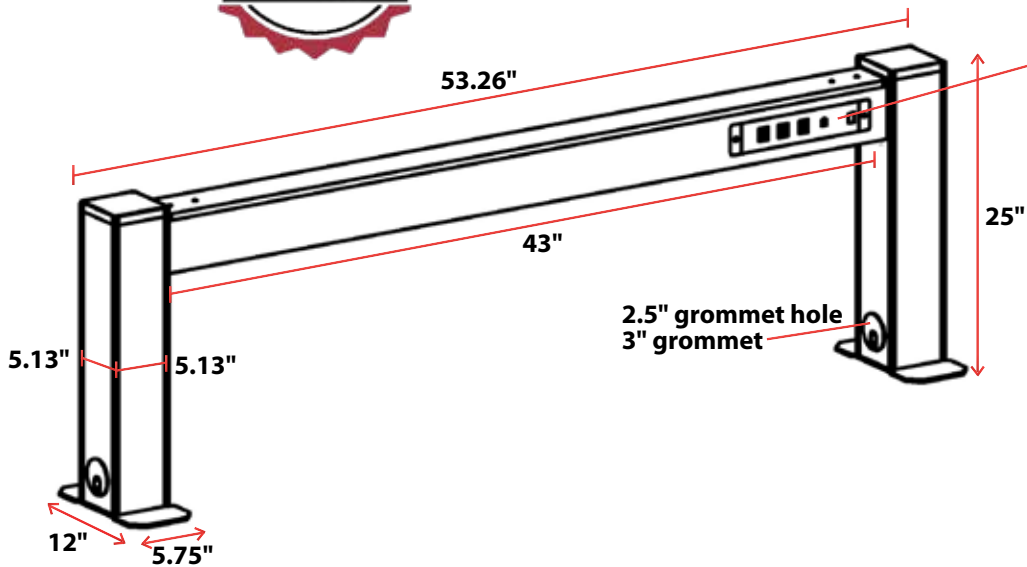

OFD-PBEAM43-BS

Fixed Elevated Power Trough For 48" Benching, Brushed Silver

Power and Data Port

Included on both sides of beam

- 2.63"H x 13"W
- 3 Socket Power Outlet
- 2 USB Ports
- 2 RJ45 Knock Outs

OFD-PBEAM6072-BS

Adjustable Elevated Power Trough For 60"-72" Benching, Brushed Silver

Power and Data Port

Included on both sides of beam

- 2.63"H x 13"W
- 3 Socket Power Outlet
- 2 USB Ports
- 2 RJ45 Knock Outs