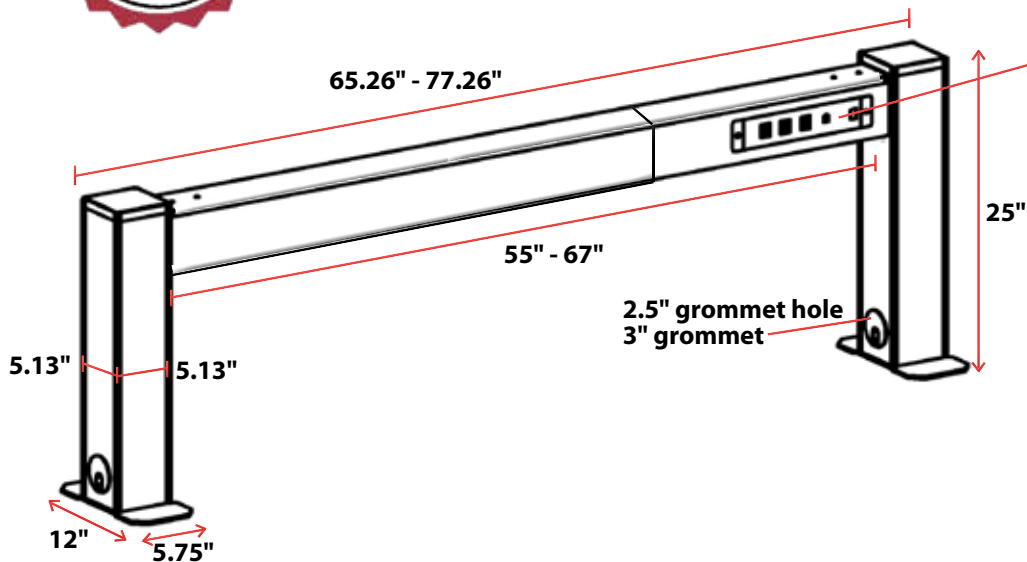

OFD-PBEAM43-BS

Fixed Elevated Power Trough For 48" Benching, Brushed Silver

Power and Data Port

Included on both sides of beam

- 2.63"H x 13"W
- 3 Socket Power Outlet
- 2 USB Ports
- 2 RJ45 Knock Outs

OFD-PBEAM6072-BS

Adjustable Elevated Power Trough For 60"-72" Benching, Brushed Silver

Power and Data Port

Included on both sides of beam

- 2.63"H x 13"W
- 3 Socket Power Outlet
- 2 USB Ports
- 2 RJ45 Knock Outs