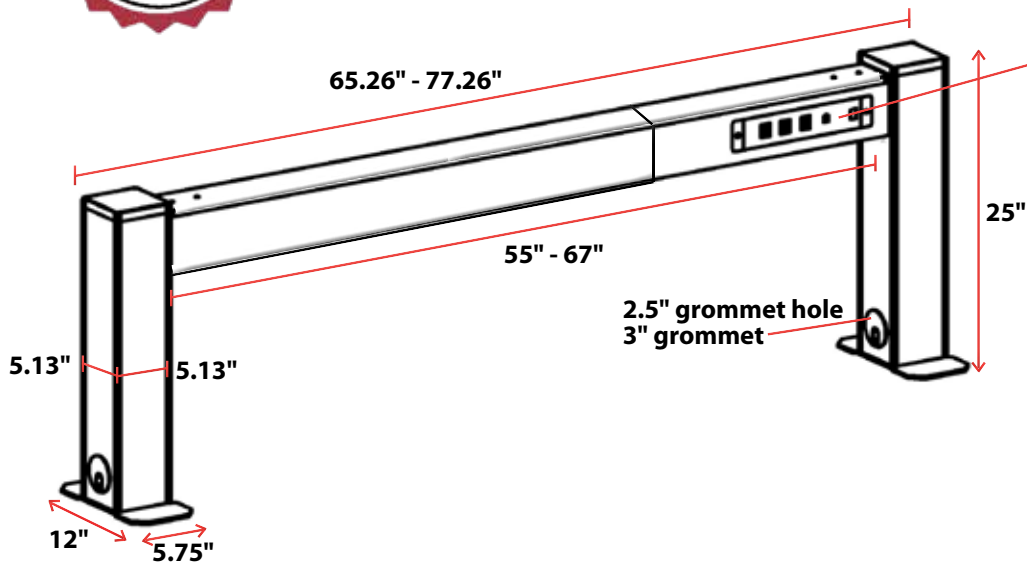

Available Dec 16!

OFD-PBEAM43-BS

Fixed Elevated Power Trough For 48" Benching, Brushed Silver

Power and Data Port

Included on both sides of beam

- 2.63"H x 13"W
- 2 Socket Power Outlet
- 2 USB Ports
- 2 RJ45 Knock Outs

Available Dec 16!

OFD-PBEAM6072-BS

Adjustable Elevated Power Trough For 60"-72" Benching, Brushed Silver

Power and Data Port

Included on both sides of beam

- 2.63"H x 13"W
- 2 Socket Power Outlet
- 2 USB Ports
- 2 RJ45 Knock Outs