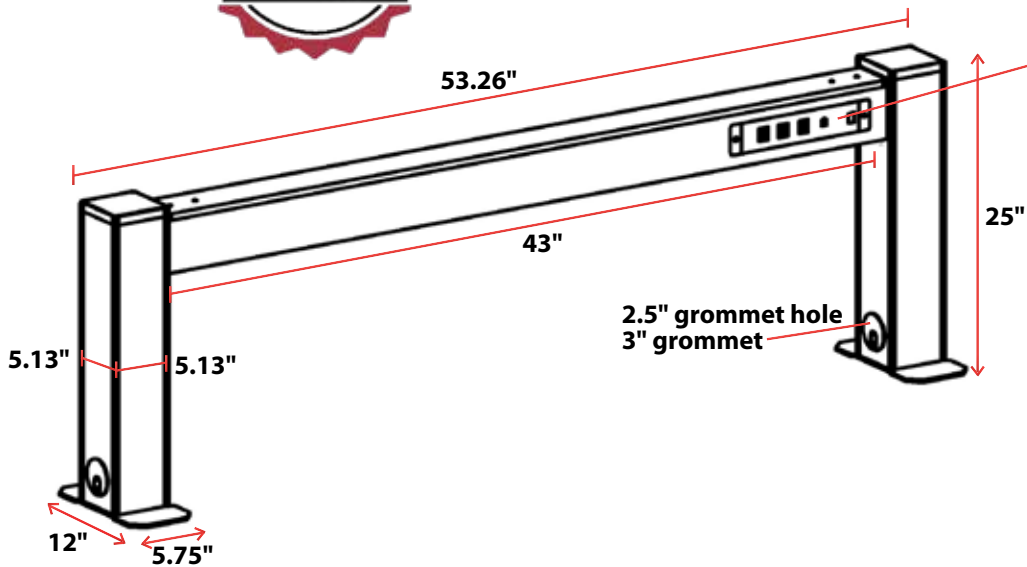

Available Dec 16!

OFD-PBEAM43-BS

Fixed Elevated Power Trough For 48" Benching, Brushed Silver

Power and Data Port

Included on both sides of beam

- 2.63"H x 13"W
- 2 Socket Power Outlet
- 2 USB Ports
- 2 RJ45 Knock Outs

Available Dec 16!

OFD-PBEAM6072-BS

Adjustable Elevated Power Trough For 60"-72" Benching, Brushed Silver

Power and Data Port

Included on both sides of beam

- 2.63"H x 13"W
- 2 Socket Power Outlet
- 2 USB Ports
- 2 RJ45 Knock Outs