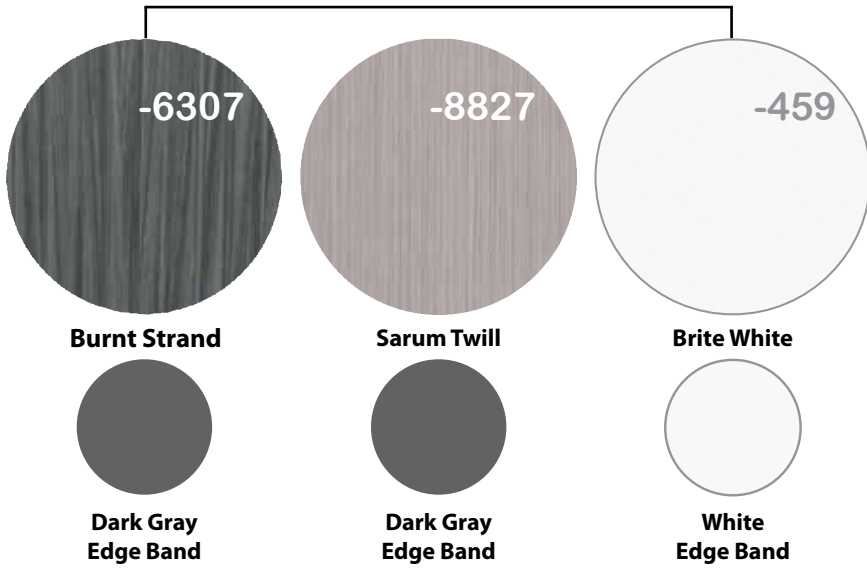

in-stock finishes

Work Surface Laminate Choices

Paint

1/4" Frosted Glass

1/4" Acrylic Screens

1/4" Privacy Screens

Premium Cushions/Fabric

Value Cushions/Fabric

*For other laminates or fabrics not listed here, please call for price and availability.
Due to differences in dye batches and variations in printing as well as viewing environments and uneven color fading, there will be slight variations in color. Exact matching may not be possible.