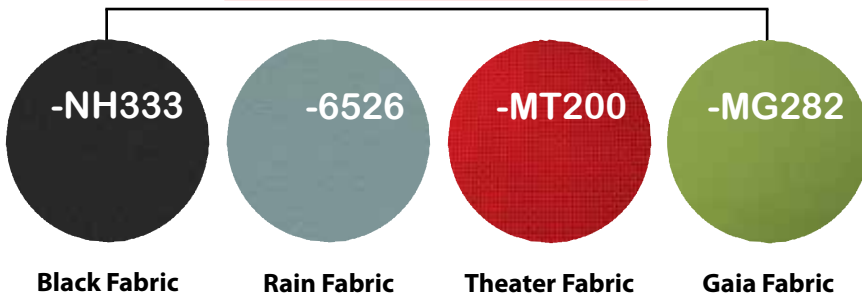

in-stock finishes

Work Surface Laminate Choices

Paint

1/4" Frosted Glass

1/4" Acrylic Screens

1/4" Privacy Screens

Premium Cushions/Fabric

Value Cushions/Fabric

*For other laminates or fabrics not listed here, please call for price and availability.
Due to differences in dye batches and variations in printing as well as viewing environments and uneven color fading, there will be slight variations in color. Exact matching may not be possible.