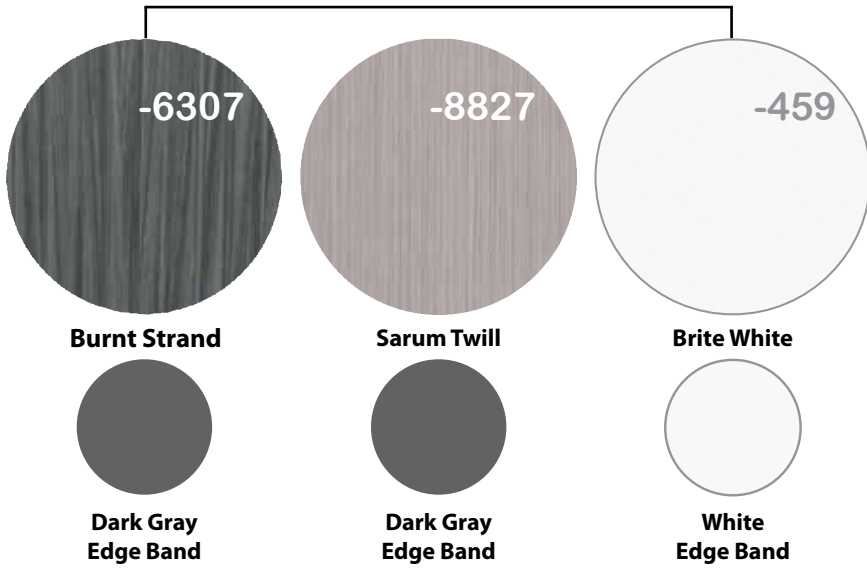

in-stock finishes

Work Surface Laminate Choices

Paint

1/4" Frosted Glass

1/4" Acrylic Screens

1/4" Privacy Screens

Premium Cushions/Fabric

Value Cushions/Fabric