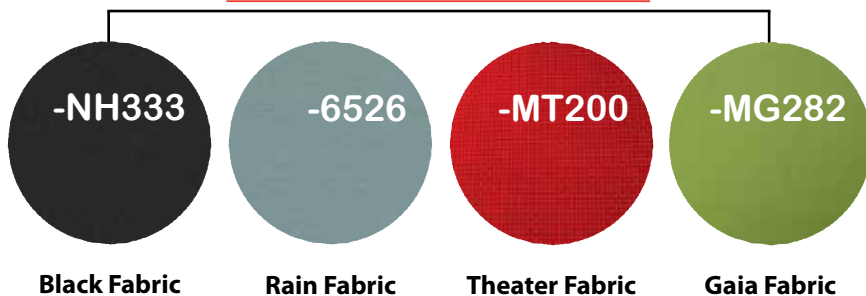

Paint

Work Surface Laminate Choices

1/4" Frosted Glass

1" Fabric Screen

1/4" Acrylic Screens

Frosted Screens are TRANSLUCENT!

1/4" Privacy Screens

Premium Cushions/Fabric