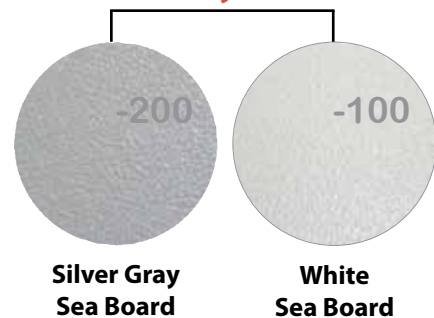

Paint

Work Surface Laminate Choices

1/4" Frosted Glass

1" Fabric Screen

1/4" Acrylic Screens

Frosted Screens are TRANSLUCENT!

1/4" Privacy Screens

Premium Cushions/Fabric