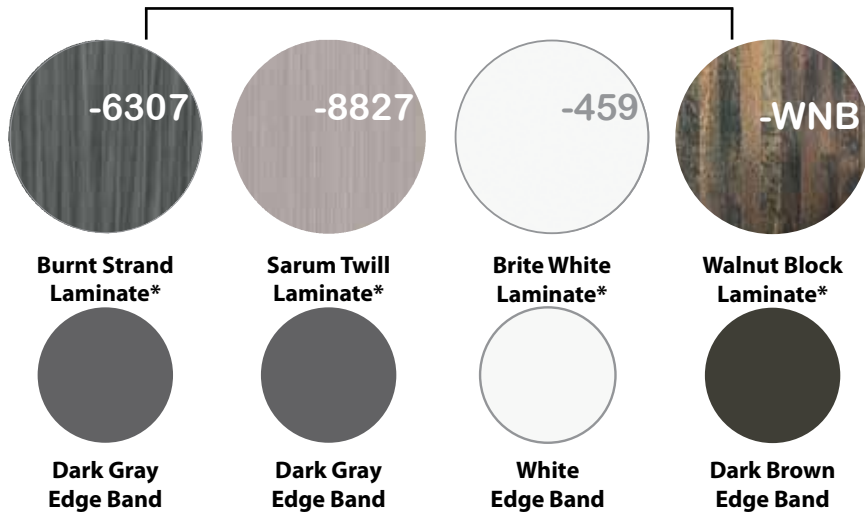

Paint

Work Surface Laminate Choices

1/4" Frosted Glass

1" Fabric Screen

1/4" Acrylic Screens

Frosted Screens are TRANSLUCENT!

1/4" Privacy Screens

Premium Cushions/Fabric