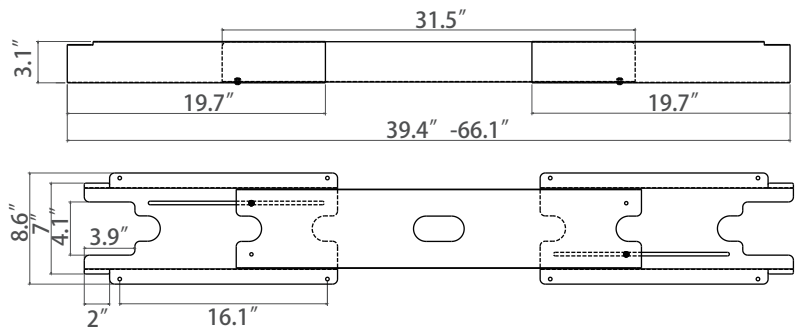

Telescopic Cord Cover

For Bottom Frame of Height Adjustable Tables

Get rid of those messy wires

Screws into underside of work surface

(Shown under desk)

(-BLK) Black

(-BS) Brushed Silver

(-WH) White

Dual-Wheels

Set of 4 Wheel Kit For Height Adjustable Tables

(Wheels not recommended for 90° or 120° bases)