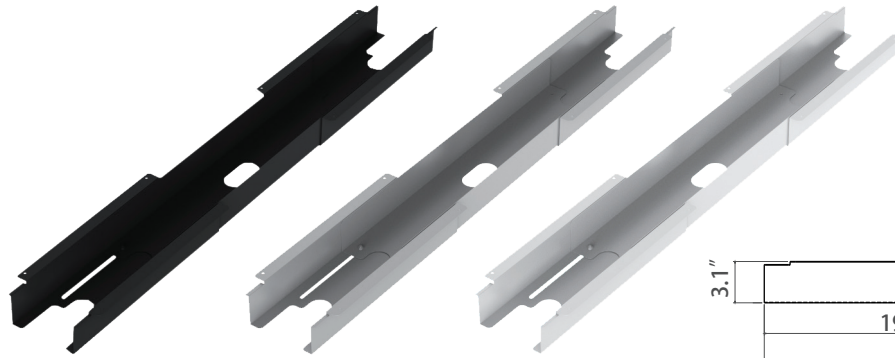

Telescopic Cord Cover

For Bottom Frame of Height Adjustable Tables

Get rid of those messy wires

Screws into underside of work surface

(Shown under desk)

(-BLK) Black

(-BS) Brushed Silver

(-WH) White

Dual-Wheels

Set of 4 Wheel Kit For Height Adjustable Tables

(Wheels not recommended for 90° or 120° bases)