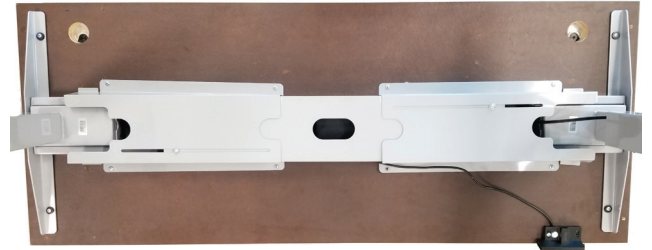

Telescopic Cord Cover

For Bottom Frame of Height Adjustable Tables

Get rid of those messy wires

Screws into underside of work surface

(Shown under desk)

(-BLK) Black

(-BS) Brushed Silver

(-WH) White

Dual-Wheels

Set of 4 Wheel Kit For Height Adjustable Tables

(Wheels not recommended for 90° or 120° bases)