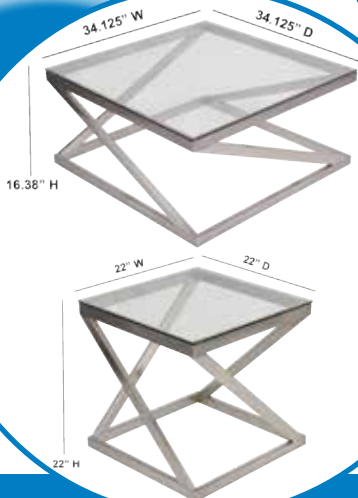

(-BLK) Black Fabric Cushion

Aluminum Base

-BLK

-RED

-GRAY

-BLUE

OFD934

Glass Top Coffee Table
List \$ 495

OFD922

Glass Top End Table
List \$ 450

NEW

Chrome finish frame

lounge it.

lounge it.