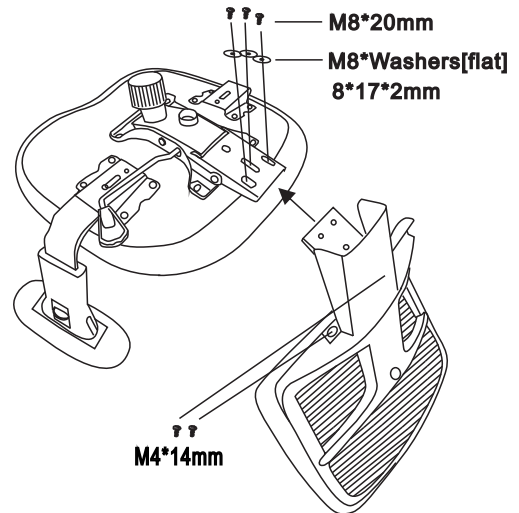

ASSEMBLY INSTRUCTIONS

MI-1122-BLK

| | | | |
|--|----|---|----|
|  | |  | |
| | | Flat | |
| M8*20mm | 3 | 6*18*1.5 | 12 |
| M6*20mm | 12 | 8*17*2 | 3 |
| M4*14mm | 2 | 8*22*2 | 2 |

1

2

3

4

5

PREVENTIVE MAINTENANCE AND WARNING

- This chair is designed for seating only, DO NOT USE AS A STEP LADDER.
- Do not use chair if there are any missing parts. Inspect chair and tighten any loose screws and bolts every 3 months.
- Do not sit on the Arm Rests. Chair is designed for single person use.