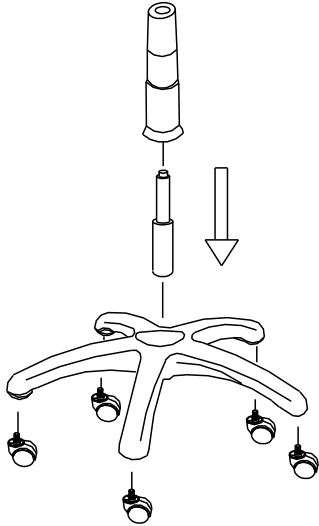

ASSEMBLY INSTRUCTIONS

MI-1122-BLK

| | | | |
|--|----|---|----|
|  | |  | |
| | | Flat | |
| M8*20mm | 3 | 6*18*1.5 | 12 |
| M6*20mm | 12 | 8*17*2 | 3 |
| M4*14mm | 2 | 8*22*2 | 2 |

1

2

3

4

5

PREVENTIVE MAINTENANCE AND WARNING

- This chair is designed for seating only, DO NOT USE AS A STEP LADDER.
- Do not use chair if there are any missing parts. Inspect chair and tighten any loose screws and bolts every 3 months.
- Do not sit on the Arm Rests. Chair is designed for single person use.