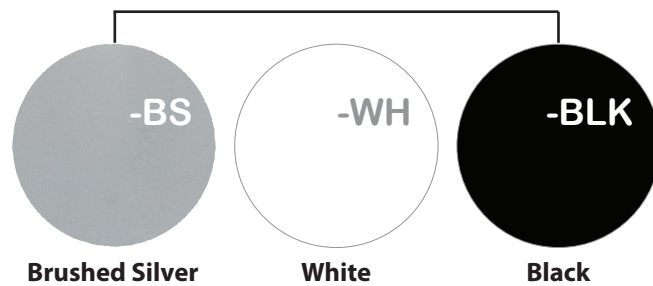

OFD-CI2DBLELBASE- 2 Stage Double Electric Height Adjustable Base

(-BS) Brushed Silver

3 Memory Controller
with 2 USB Ports

Paint

Brushed Silver

White

Black

RoHS

OFD-CI2DBLELBASE- 2 Stage Double Electric Height Adjustable Base

(49.21" - 62.60")

TYPE	DATA
Leg Shape	Square
Frame Height Adjustable Range	27.20" - 45.30" (Top adds 1.1")
Frame Adjustable Range	W(49.21-62.60")*D(23.62")
Foot Length Size	2.76" x 2.76"
Speed	1.6" /second
Maximum Lifting Capacity	264 lbs
Input	100-240V