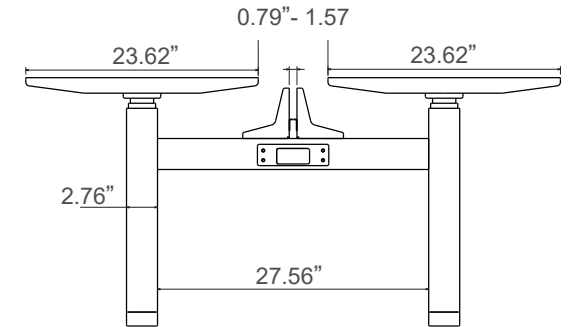

OFD-CI2DBLELBASE- 2 Stage Double Electric Height Adjustable Base

(-BS) Brushed Silver

3 Memory Controller
with 2 USB Ports

Paint

Brushed Silver

White

Black

RoHS

OFD-CI2DBLELBASE- 2 Stage Double Electric Height Adjustable Base

(49.21" - 62.60")

TYPE	DATA
Leg Shape	Square
Frame Height Adjustable Range	27.20" - 45.30" (Top adds 1.1")
Frame Adjustable Range	W(49.21-62.60")*D(23.62")
Foot Length Size	2.76" x 2.76"
Speed	1.6" /second
Maximum Lifting Capacity	264 lbs
Input	100-240V