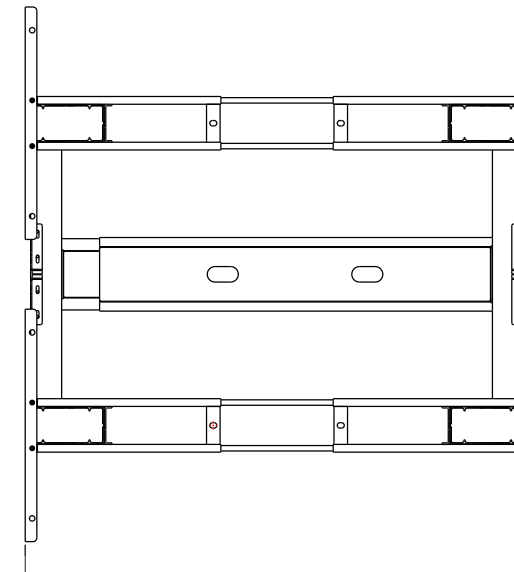

OFD-CI2DBLELBASE- 2 Stage Double Electric Height Adjustable Base

(-BS) Brushed Silver

3 Memory Controller
with 2 USB Ports

Paint

Brushed Silver

White

Black

RoHS

OFD-CI2DBLELBASE- 2 Stage Double Electric Height Adjustable Base

(49.21" - 62.60")

TYPE	DATA
Leg Shape	Square
Frame Height Adjustable Range	27.20" - 45.30" (Top adds 1.1")
Frame Adjustable Range	W(49.21-62.60")*D(23.62")
Foot Length Size	2.76" x 2.76"
Speed	1.6" /second
Maximum Lifting Capacity	264 lbs
Input	100-240V