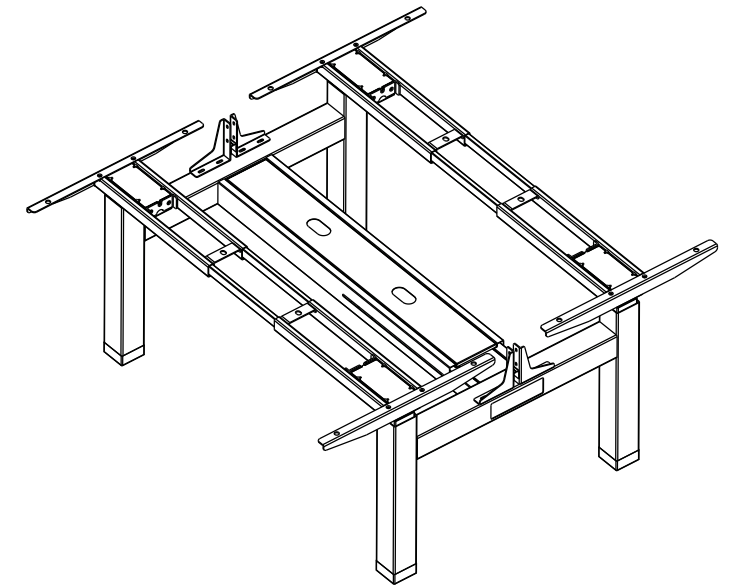

OFD-CI2DBLELBASE- 2 Stage Double Electric Height Adjustable Base

(-BS) Brushed Silver

3 Memory Controller
with 2 USB Ports

Paint

Brushed Silver

White

Black

RoHS

OFD-CI2DBLELBASE- 2 Stage Double Electric Height Adjustable Base

(49.21" - 62.60")

TYPE	DATA
Leg Shape	Square
Frame Height Adjustable Range	27.20" - 45.30" (Top adds 1.1")
Frame Adjustable Range	W(49.21-62.60")*D(23.62")
Foot Length Size	2.76" x 2.76"
Speed	1.6" /second
Maximum Lifting Capacity	264 lbs
Input	100-240V