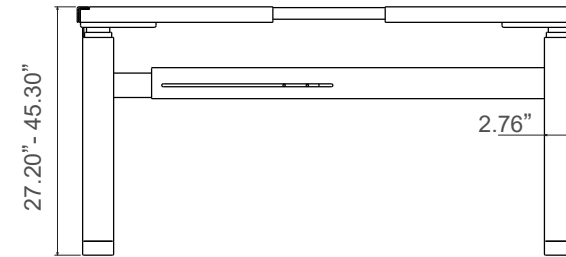

OFD-CI2DBLELBASE- 2 Stage Double Electric Height Adjustable Base

(-BS) Brushed Silver

3 Memory Controller
with 2 USB Ports

Paint

Brushed Silver

White

Black

RoHS

OFD-CI2DBLELBASE- 2 Stage Double Electric Height Adjustable Base

(49.21" - 62.60")

TYPE	DATA
Leg Shape	Square
Frame Height Adjustable Range	27.20" - 45.30" (Top adds 1.1")
Frame Adjustable Range	W(49.21-62.60")*D(23.62")
Foot Length Size	2.76" x 2.76"
Speed	1.6" /second
Maximum Lifting Capacity	264 lbs
Input	100-240V