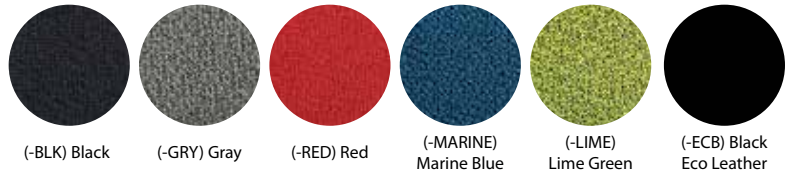

spec **it.**

OFD1122ST-

Raise it. Chair

- Black Mesh Back with Built-in Lumbar Support
- SuperFlex Fabric on Molded Foam Seat available in Black (-BLK), Red (-RED), Gray (-GRY), Lime Green (-LIME), Marine Blue (-MARINE), or Black Eco Leather (-ECB)
- Ratchet Back Height Adjustment
- 2-to-1 Synchro Tilt Tention and Tilt Lock
- Height and Width Adjustable Arms
- Adjustable Chrome Foot Ring
- Heavy Duty Black Nylon Base with Dual Wheel Carpet Casters

(-BLK) Black

(-GRY) Gray

(-RED) Red

(-MARINE)
Marine Blue

(-LIME)
Lime Green

(-ECB) Black
Eco Leather

Seat Size: 20.25"W x 19"D x 3.5"T

Back Size: 19"W x 16.75"H