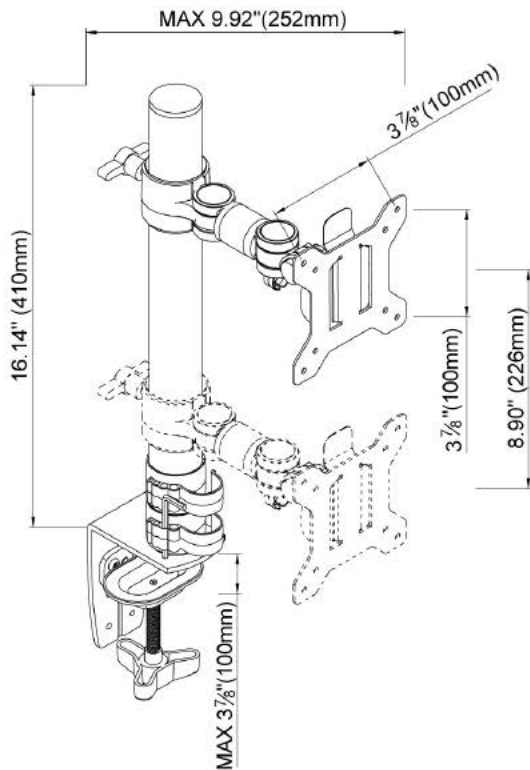

360° swivel

Portrait/landscape rotation

Ergonomic

Adjust viewing distance and angle for comfort

Clean Look

Cable Clips keeps wires in place

Height Adjustable

Easily raise or lower for proper height

Swappable Mount

C-clamp or grommet

Specification

Material	aluminum+steel
Screen Size	13"-27"
Load	8kg every monitor
VESA	75/100mm
Tilt	-90°/+35°
Swivel	180°
Rotation	360°