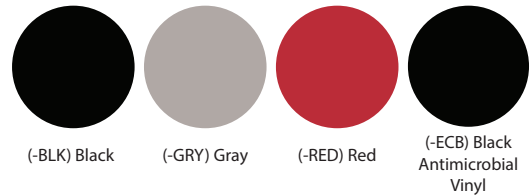

(-BLK) Black

(-GRY) Gray

(-RED) Red

(-ECB) Black
Antimicrobial
Vinyl

Cube: 5.63

Carton Dimensions: 27" x 15" x 24"

Carton Weight: 70 lbs.

we're
it.

office furniture distributors

972-386-5200 Phone • 866-648-3635 Toll Free • www.ofdist.com