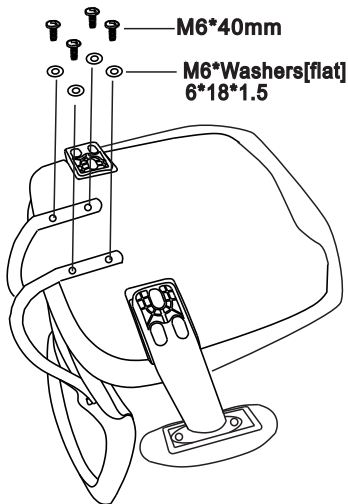

ASSEMBLY INSTRUCTIONS OFD-504G-BLK

					
M6*30mm	6	M6*18*1.5	8	0.5cm	4
M6*40mm	4				
M6*35mm	4				

1

2

3

4

5

PREVENTIVE MAINTENANCE AND WARNING

- This chair is designed for seating only, DO NOT USE AS A STEP LADDER.
- Do not use chair if there are any missing parts. Inspect chair and tighten any loose screws and bolts every 3 months.
- Do not sit on the Arm Rests. Chair is designed for single person use.