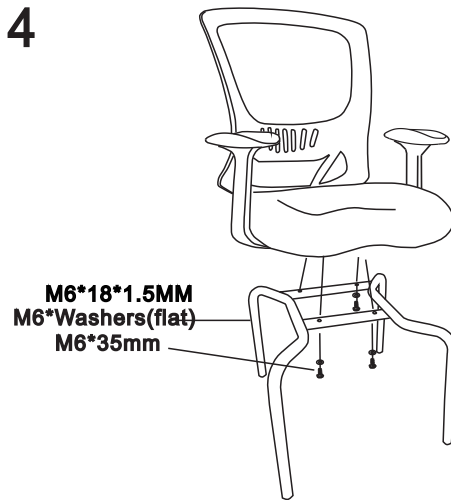

ASSEMBLY INSTRUCTIONS OFD-504G-BLK

					
M6*30mm	6	M6*18*1.5	8	0.5cm	4
M6*40mm	4				
M6*35mm	4				

1

2

3

4

5

PREVENTIVE MAINTENANCE AND WARNING