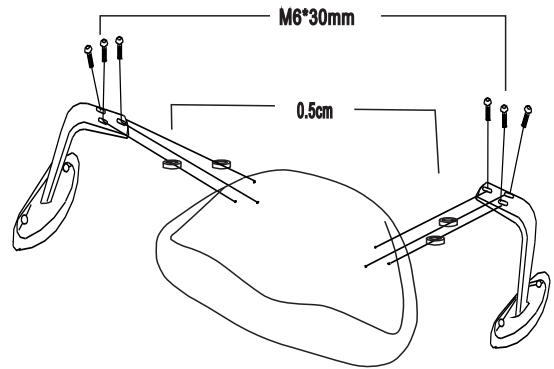

ASSEMBLY INSTRUCTIONS OFD-504G-BLK

					
M6*30mm	6	M6*18*1.5	8	0.5cm	4
M6*40mm	4				
M6*35mm	4				

1

2

3

4

5

PREVENTIVE MAINTENANCE AND WARNING

- This chair is designed for seating only, DO NOT USE AS A STEP LADDER.
- Do not use chair if there are any missing parts. Inspect chair and tighten any loose screws and bolts every 3 months.
- Do not sit on the Arm Rests. Chair is designed for single person use.