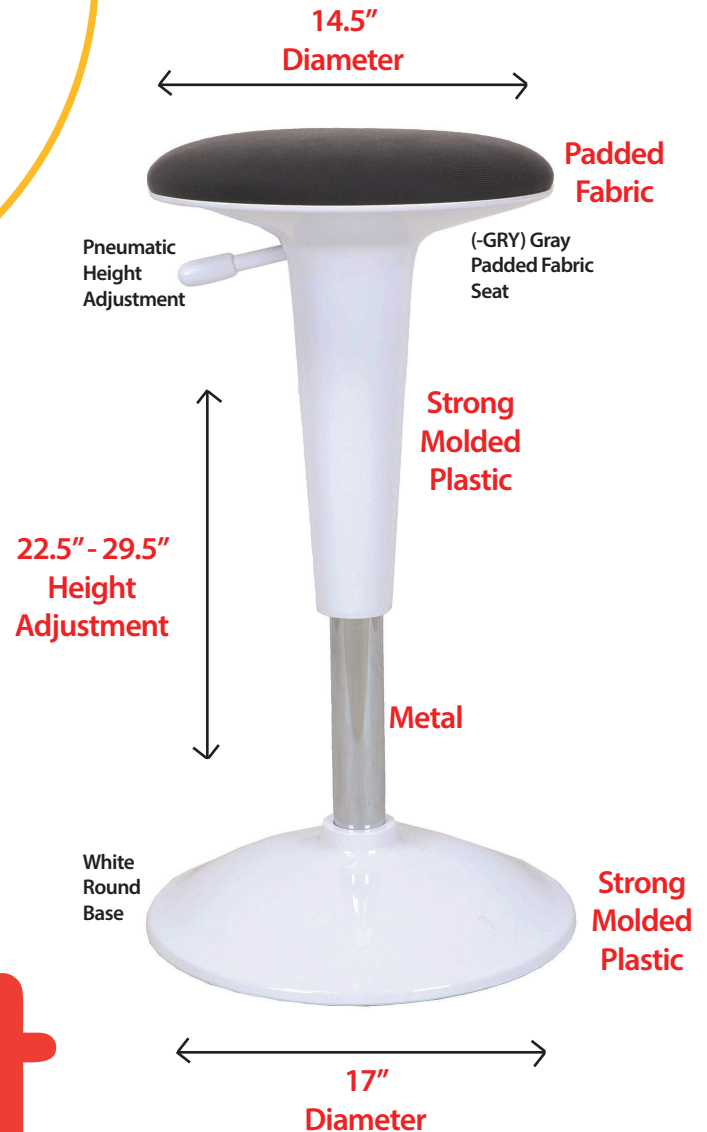

spec **it.**

**OFDCI2801-BLK**

**Black Body/ Black Seat**

**OFDCI2802-GRY**

**White Body/ Gray Seat**

**it.**

office furniture distributors

972-386-5200 Phone • 866-648-3635 Toll Free • www.ofdist.com