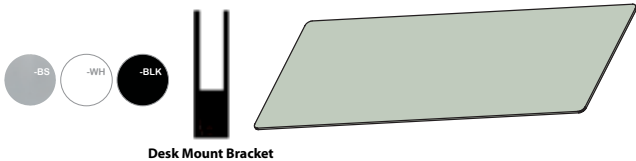

Desk Mount Bracket

Includes 3 Brackets 2 Brackets	LI2219DFG - 1/4" Frosted Glass Screen, 22" x 19"	List $256
	LI2819DFG - 1/4" Frosted Glass Screen, 28" x 19"	List $290
	LI4619DFG - 1/4" Frosted Glass Screen, 46" x 19"	List $412
	LI5819DFG - 1/4" Frosted Glass Screen, 58" x 19"	List $504
	LI6419DFG - 1/4" Frosted Glass Screen, 64" x 19"	List $549
	LI7019DFG - 1/4" Frosted Glass Screen, 70" x 19"	List $593

For 19"H Clamp Mount, Dry Erasable