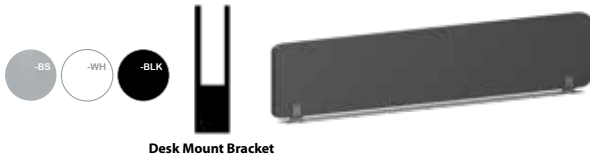

Tackable Fabric Screens

For 12"H Desk Top Mount, Gray Fabric

Desk Mount Bracket

- Includes 3 Brackets 2 Brackets LI2212DTB-GRY - 1" Fabric Covered Screen, 22" x 12" ..... List $289
- LI2812DTB-GRY - 1" Fabric Covered Screen, 28" x 12" ..... List $329
- LI4612DTB-GRY - 1" Fabric Covered Screen, 46" x 12" ..... List $389
- LI5812DTB-GRY - 1" Fabric Covered Screen, 58" x 12" ..... List $464
- LI6412DTB-GRY - 1" Fabric Covered Screen, 64" x 12" ..... List $534
- LI7012DTB-GRY - 1" Fabric Covered Screen, 70" x 12" ..... List $554