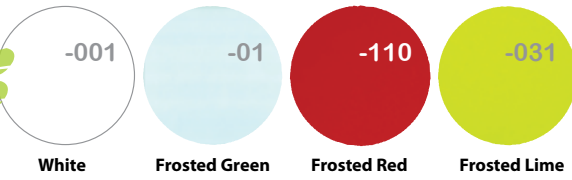

lift it.

Translucent Acrylic Screens

Frosted Screens are TRANSLUCENT!