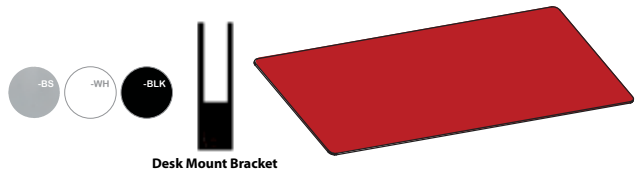

For 18"H Desk Top Mount

- Includes 3 Brackets, 2 Brackets
- LI2218DA - 1/4" Acrylic Screen, 22" x 18" ..... List $185
- LI2818DA - 1/4" Acrylic Screen, 28" x 18" ..... List $225
- LI4618DA - 1/4" Acrylic Screen, 46" x 18" ..... List $300
- LI5818DA - 1/4" Acrylic Screen, 58" x 18" ..... List $400
- LI6418DA - 1/4" Acrylic Screen, 64" x 18" ..... List $460
- LI7018DA - 1/4" Acrylic Screen, 70" x 18" ..... List $465