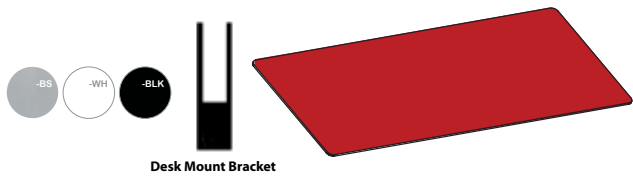

Desk Mount Bracket

- Includes 3 Brackets, 2 Brackets
- LI2218DA- 1/4" Acrylic Screen, 22" x 18" ..... List $185
- LI2818DA- 1/4" Acrylic Screen, 28" x 18" ..... List $225
- LI4618DA- 1/4" Acrylic Screen, 46" x 18" ..... List $300
- LI5818DA- 1/4" Acrylic Screen, 58" x 18" ..... List $400
- LI6418DA- 1/4" Acrylic Screen, 64" x 18" ..... List $460
- LI7018DA- 1/4" Acrylic Screen, 70" x 18" ..... List $465

For 18"H Clamp Mount