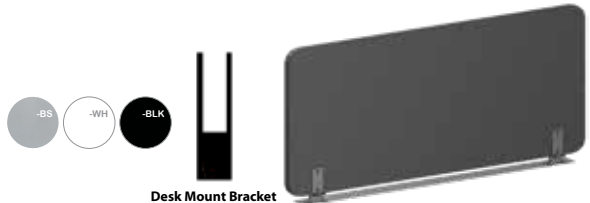

For 18"H Desk Top Mount, Gray Fabric

Desk Mount Bracket

- Includes 3 Brackets 2 Brackets LI2218DTB-GRY - 1" Fabric Covered Screen, 22" x 18" ..... List $349
- LI2818DTB-GRY - 1" Fabric Covered Screen, 28" x 18" ..... List $389
- LI4618DTB-GRY - 1" Fabric Covered Screen, 46" x 18" ..... List $529
- LI5818DTB-GRY - 1" Fabric Covered Screen, 58" x 18" ..... List $664
- LI6418DTB-GRY - 1" Fabric Covered Screen, 64" x 18" ..... List $794
- LI7018DTB-GRY - 1" Fabric Covered Screen, 70" x 18" ..... List $834