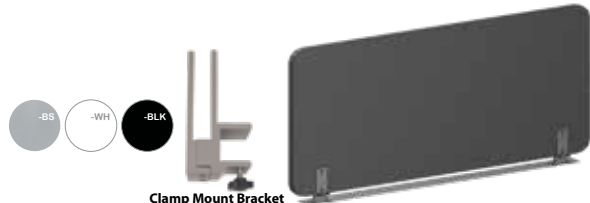

For 18"H Clamp Mount, Gray Fabric

Clamp Mount Bracket

- Includes 3 Brackets 2 Brackets LI2218CTB-GRY - 1" Fabric Covered Screen, 22" x 18" ..... List $349
- LI2818CTB-GRY - 1" Fabric Covered Screen, 28" x 18" ..... List $389
- LI4618CTB-GRY - 1" Fabric Covered Screen, 46" x 18" ..... List $529
- LI5818CTB-GRY - 1" Fabric Covered Screen, 58" x 18" ..... List $664
- LI6418CTB-GRY - 1" Fabric Covered Screen, 64" x 18" ..... List $794
- LI7018CTB-GRY - 1" Fabric Covered Screen, 70" x 18" ..... List $834

(Clamp Mount Brackets not recommended on Connect it Product)