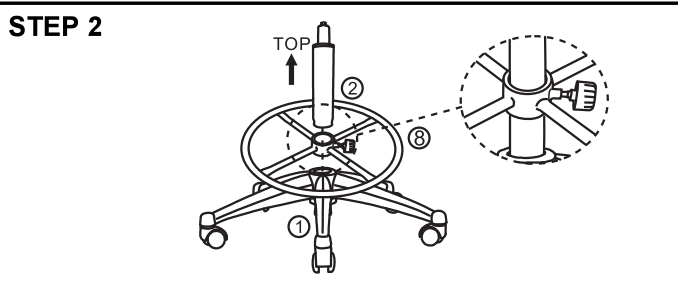

Office Furniture Distributors 1 888 648-3635

Model Number RI-8815D-BLK&RI-8815D-EC3

LB-8815D

PARTS

① X 1	A.M6*25 X 4
② X 1	B.M6*20 X 4
③ X 1	C.M6*40 X 4
④ X 1	D.X 4
⑤ X 1	E.X 1
⑥ X 1	F.X 5
⑦ X 1	G.X 2 H.X 2
⑧ X 1	

Assembly instructions

NOTICE:
EVERY 6 MONTHS, PLEASE MAKE SURE ALL BOLTS, SCREWS AND KNOBS ARE FULLY TIGHTENED TO ENSURE STABILITY.