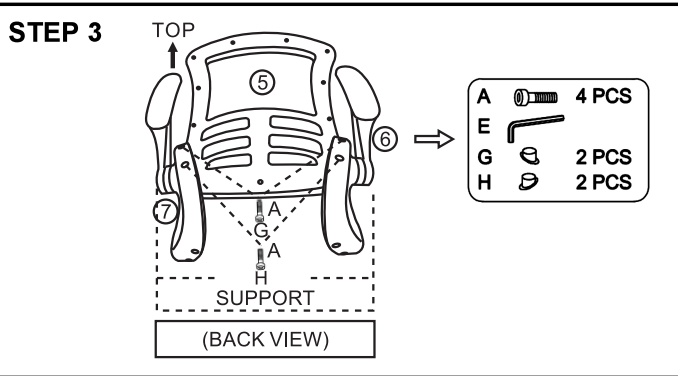

Office Furniture Distributors 1 888 648-3635

Model Number RI-8815D-BLK&RI-8815D-EC3

LB-8815D

PARTS

① X 1	A.M6*25 X 4
② X 1	B.M6*20 X 4
③ X 1	C.M6*40 X 4
④ X 1	D.X 4
⑤ X 1	E.X 1
⑥ X 1	F.X 5
⑦ X 1	G.X 2 H.X 2
⑧ X 1	

Assembly instructions

NOTICE:
EVERY 6 MONTHS, PLEASE MAKE SURE ALL BOLTS, SCREWS AND KNOBS ARE FULLY TIGHTENED TO ENSURE STABILITY.