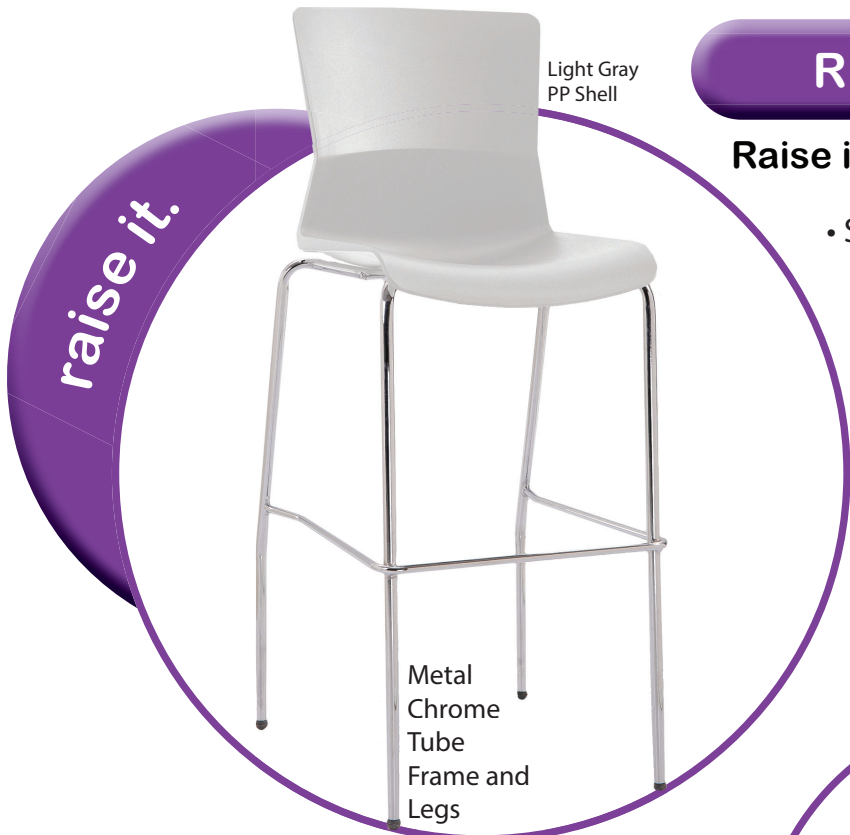

spec **it.**

Light Gray  
PP Shell

Metal  
Chrome  
Tube  
Frame and  
Legs

**R1108-**

**Raise it. Stack Chair**

- Stacks 3 high

(-BLK) Black

(-LTGRY)  
LightGray

Black PP  
Shell

(-GRY)  
Gray  
Cushion

Metal  
Chrome  
Tube  
Frame and  
Legs

Gray Fabric  
Cushions for  
added Comfort

(-GRY) Gray  
Cushion

**Seat Size:** 16.5"W x 16.5"D  
**Back Size:** 16.5"W x 16.5"H  
**Max. Overall Size:** 19"W x 21"D x 45.5"H  
**Seat Height:** 31.5"  
**Footrung:** 14.5"