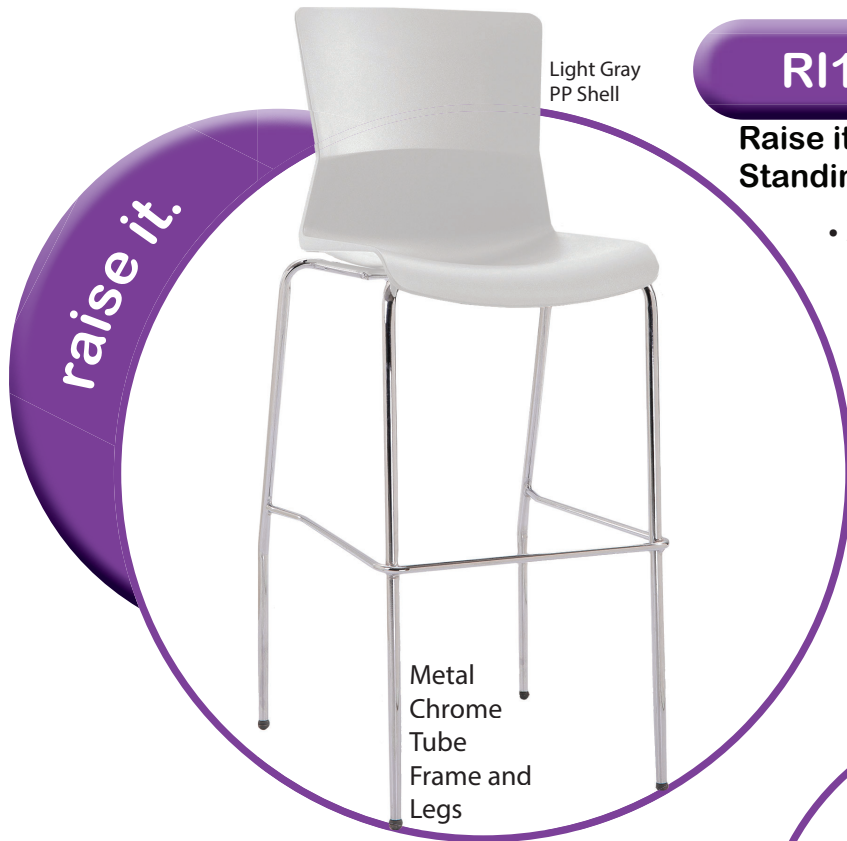

spec **it.**

R11108SH-

**Raise it.
Standing Height Stack Chair**

- Stacks 3 high

(-BLK) Black

(-LTGRY)
LightGray

Gray Fabric
Cushions for
added Comfort

(-GRY) Gray
Cushion

Seat Size: 16.5"W x 16.5"D
Back Size: 16.5"W x 16.5"H
Max. Overall Size: 19"W x 21"D x 41"H
Seat Height: 27"
Footrung: 10"

it.

office furniture distributors