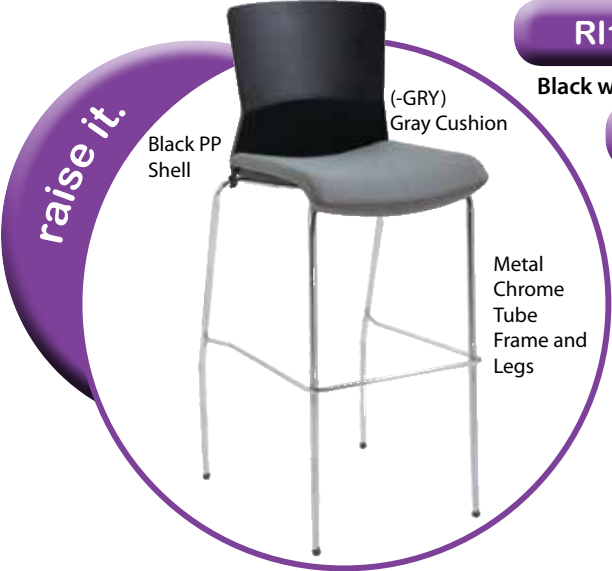

Aqua *Available May 1!*

**RI1108-LTGRY**

Light Gray *Available May 1!*

**RI1108-RED**

Red *Available May 1!*

List \$229 **NEW**  
Stacks 3 high

**RI1108BLK-GRY**

Black with Gray Cushion

**RI1108AQUA-GRY**

Aqua with Gray Cushion

**RI1108LTGRY-GRY**

Light Gray with Gray Cushion

**RI1108RED-GRY**

Red with Gray Cushion

List \$268 **NEW**  
Stacks 3 high

*Available May 1!*

Gray Fabric Cushions for added Comfort

(-GRY) Gray Cushion

**OFD600ST-BLK**

List \$295

**NEW**

*Available April 1!*

*Great Choices!*