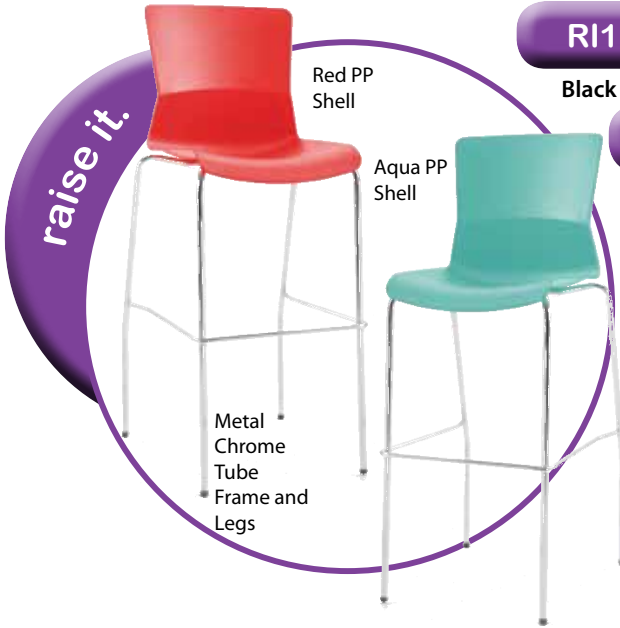

**List \$450**

**OFD500ST-**

Choose a color  
**List \$440** **NEW**

*Available May 1!*

- Adjustable Arms
- SuperFlex Fabric Molded Seat
- 2-to-1 synchro tilt control with tilt lock, and tilt tension control

RI1108 available in Black, Aqua, Light Gray, and Red

(-LTGRY) Light Gray

(-AQUA) Aqua Green

(-RED) Red

(-BLK) Black

**RI1108-BLK**

Black

**RI1108-AQUA**

Aqua *Available May 1!*

**RI1108-LTGRY**

Light Gray *Available May 1!*

**RI1108-RED**

Red *Available May 1!*

List \$229 **NEW**  
Stacks 3 high

**RI1108BLK-GRY**

Black with Gray Cushion

**RI1108AQUA-GRY**

Aqua with Gray Cushion

**RI1108LTGRY-GRY**

Light Gray with Gray Cushion

**RI1108RED-GRY**

Red with Gray Cushion

List \$268 **NEW**  
Stacks 3 high

*Available May 1!*