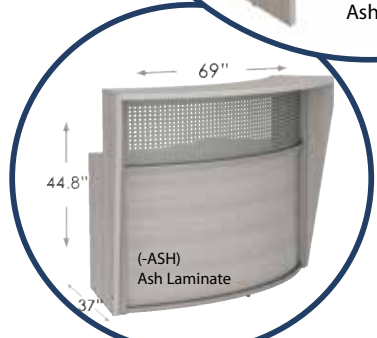

1 1/8" Thick and 24" Deep Commercial Grade Work Surfaces

**OFDCI405AOU-WH**

White Reception Add On Unit

**OFDCI405AOU-ASH**

Ash Reception Add On Unit

List \$3,650

**NEW**

Available May 1!

MAIN UNIT

(-ASH)  
Ash Laminate

69"  
44.8"  
37"  
(-ASH)  
Ash Laminate

ADD ON UNIT

69"  
44.8"  
37"  
(-ASH)  
Ash Laminate

(-ASH)  
Ash Laminate

Available in White or Ash Laminate with Perforated Metal in Brushed Silver