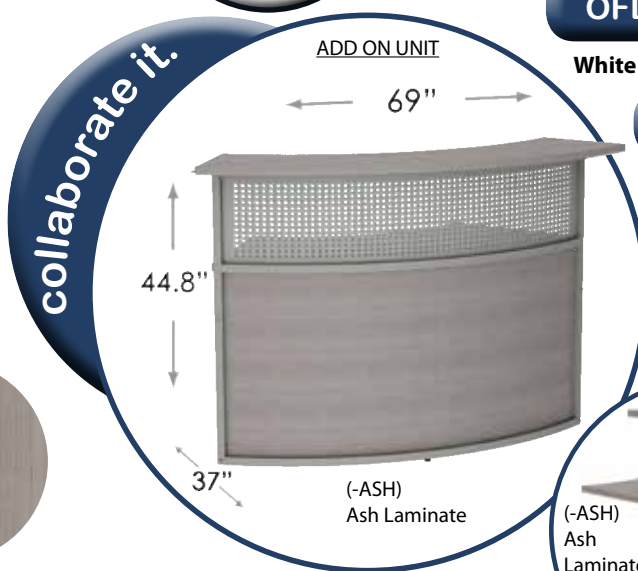

1 1/8" Thick and 24" Deep Commercial Grade Work Surfaces

**OFDCI405AOU-WH**

White Reception Add On Unit

**OFDCI405AOU-ASH**

Ash Reception Add On Unit

List \$3,650

**NEW**

Available May 1!

MAIN UNIT

(-ASH)  
Ash Laminate

69"  
44.8"  
37"  
(-ASH)  
Ash Laminate

ADD ON UNIT

69"  
44.8"  
37"  
(-ASH)  
Ash Laminate

(-ASH)  
Ash Laminate

Available in White or Ash Laminate with Perforated Metal in Brushed Silver