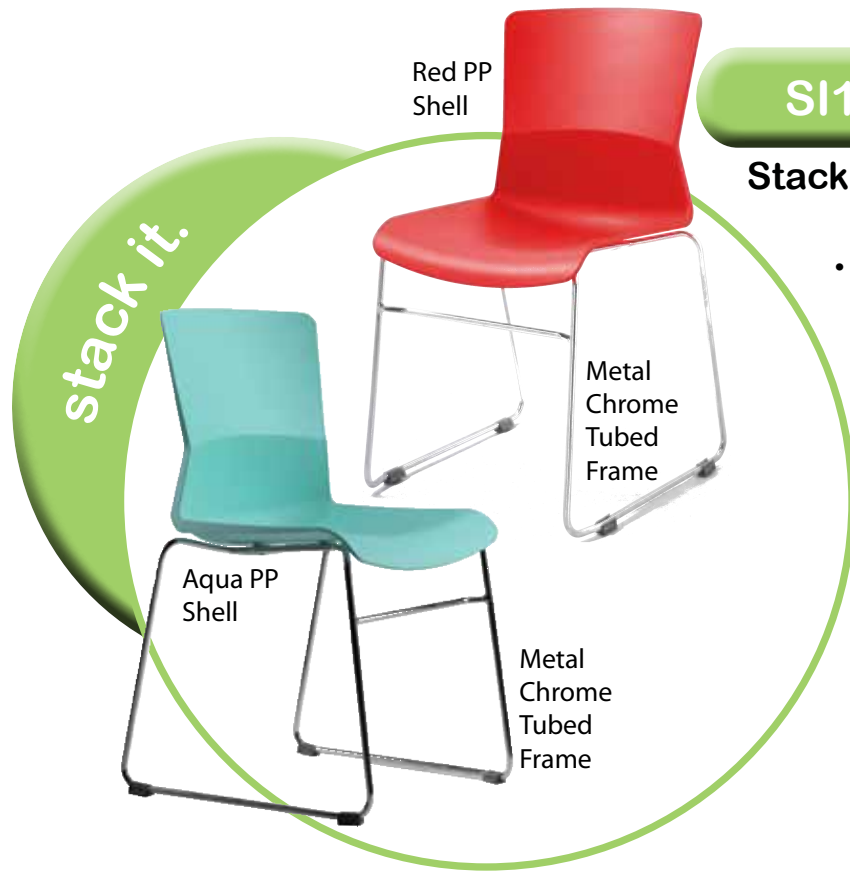

spec it.

SI1108-

Stack Chair

- Stacks 5 high

SI1108 available in Black, Aqua, Light Gray, and Red

Seat Size: 16.5"W x 16.5"D
Back Size: 16.5"W x 16.5"H
Max. Overall Size: 18.5"W x 20"D x 32.5"H
Seat Height: 18.5"
Weight Capacity: 250 lbs.