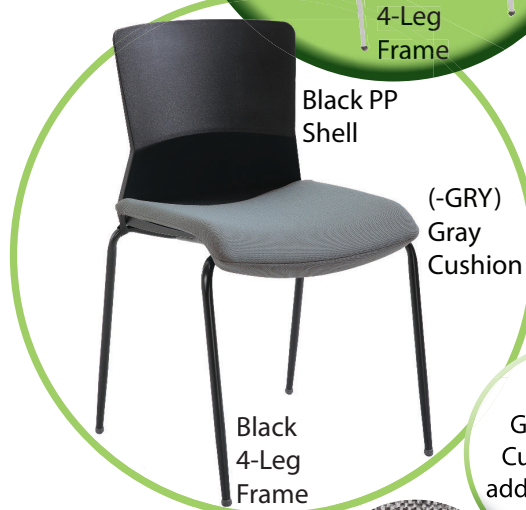

SI1109-

Stack Chair

- Stacks 5 high

(-BLK) Black

(-LTGRY) LightGray

Seat Size: 16.5"W x 16.5"D
Back Size: 16.5"W x 16.5"H
Max. Overall Size: 18.5"W x 20"D x 32.5"H
Seat Height: 18.5"
Weight Capacity: 250 lbs.

Gray Fabric Cushions for added Comfort

(-GRY) Gray Cushion

Carton of 3:

Cube: 6.95

Carton Dimensions: 26" x 22" x 21"

Carton Weight: 87 lbs.