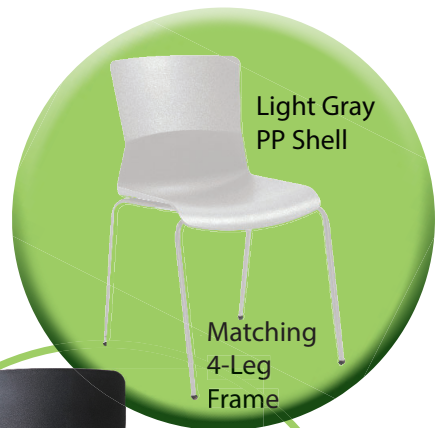

SI1109-

Stack Chair

- Stacks 5 high

(-BLK) Black

(-LTGRY) LightGray

Seat Size: 16.5"W x 16.5"D
Back Size: 16.5"W x 16.5"H
Max. Overall Size: 18.5"W x 20"D x 32.5"H
Seat Height: 18.5"
Weight Capacity: 250 lbs.

Gray Fabric Cushions for added Comfort

(-GRY) Gray Cushion

Carton of 3:

Cube: 6.95

Carton Dimensions: 26" x 22" x 21"

Carton Weight: 87 lbs.