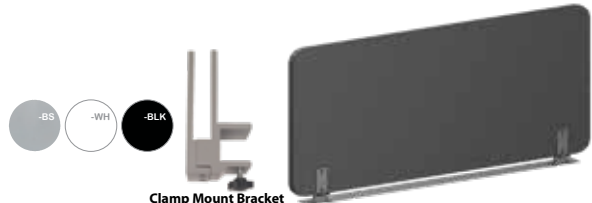

For 18"H Clamp Mount, Gray Fabric

Clamp Mount Bracket

- Includes 3 Brackets 2 Brackets LI2218CTB-GRY - 1" Fabric Covered Screen, 22" x 18" ..... List $349
- LI2818CTB-GRY - 1" Fabric Covered Screen, 28" x 18" ..... List $389
- LI4618CTB-GRY - 1" Fabric Covered Screen, 46" x 18" ..... List $529
- LI5818CTB-GRY - 1" Fabric Covered Screen, 58" x 18" ..... List $664
- LI6418CTB-GRY - 1" Fabric Covered Screen, 64" x 18" ..... List $794
- LI7018CTB-GRY - 1" Fabric Covered Screen, 70" x 18" ..... List $834

(Clamp Mount Brackets not recommended on Connect it Product)