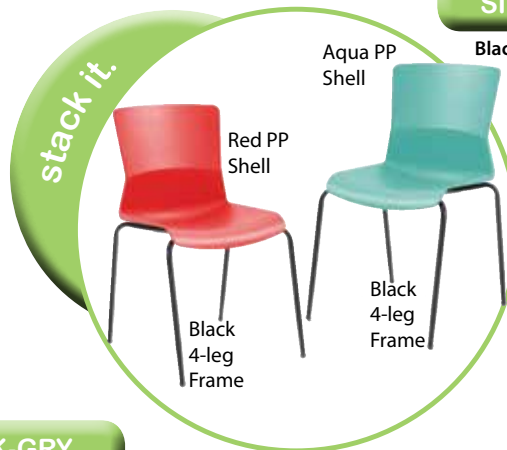

SI1108-LTGRY

Light Gray *Available May 1!*

SI1108-RED

Red *Available May 1!*

List \$190
Stacks 5 high **NEW**

SI1108BLK-GRY

Black with Gray Cushion

SI1108AQUA-GRY

Aqua with Gray Cushion

SI1108LTGRY-GRY

Light Gray with Gray Cushion

SI1108RED-GRY

Red with Gray Cushion

List \$229 **NEW**
Stacks 5 high

Available May 1!

(-GRY) Gray
Cushion

Gray Fabric
Cushions
for added
Comfort

Black PP
Shell

(-GRY)
Gray Cushion

Metal
Chrome
Tubed
Frame

SI1108 &
SI1109 available
in Black, Aqua, Light
Gray,
and Red

SI1109-BLK

Black

SI1109-AQUA

Aqua *Available May 1!*

SI1109-LTGRY

Light Gray *Available May 1!*

SI1109-RED

Red *Available May 1!*

List \$190
Stacks 5 high **NEW**

SI1109BLK-GRY

Black with Gray Cushion