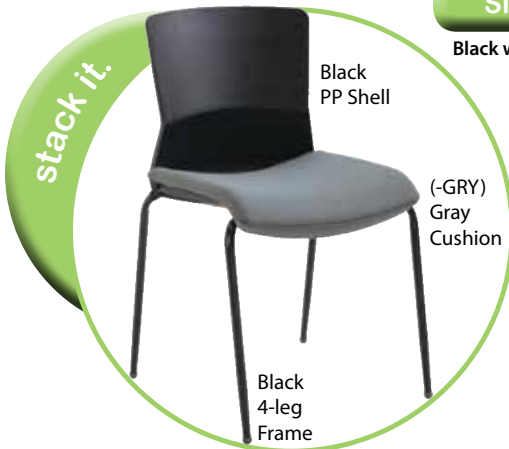

Gray Fabric
Cushions
for added
Comfort

Black PP
Shell

(-GRY)
Gray Cushion

Metal
Chrome
Tubed
Frame

SI1108 &
SI1109 available
in Black, Aqua, Light
Gray,
and Red

SI1109-BLK

Black

SI1109-AQUA

Aqua *Available May 1!*

SI1109-LTGRY

Light Gray *Available May 1!*

SI1109-RED

Red *Available May 1!*

List \$190
Stacks 5 high **NEW**

SI1109BLK-GRY

Black with Gray Cushion

SI1109AQUA-GRY

Aqua with Gray Cushion

SI1109LTGRY-GRY

Light Gray with Gray Cushion

SI1109RED-GRY

Red with Gray Cushion

List \$229 **NEW**
Stacks 5 high

Available May 1!

(-GRY) Gray
Cushion

Light Gray
PP Shell

Matching
4-leg
Frame

Black
PP Shell

(-GRY)
Gray
Cushion

Black
4-leg
Frame

SI1200-BLK

List \$189
Stacks 4 high