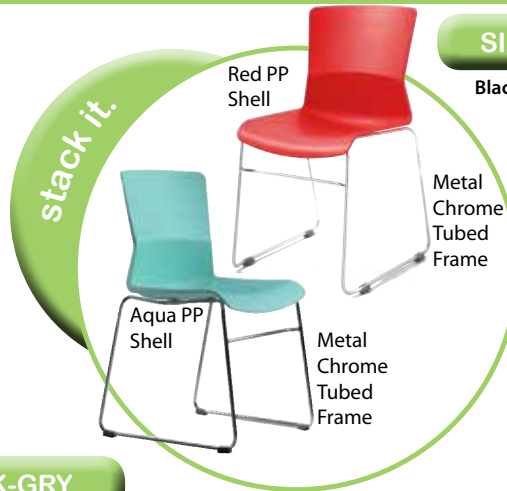

(-LTGRY)
Light Gray

(-AQUA)
Aqua Green

(-RED) Red

(-BLK) Black

SI1108-BLK

Black

SI1108-AQUA

Aqua *Available May 1!*

SI1108-LTGRY

Light Gray *Available May 1!*

SI1108-RED

Red *Available May 1!*

List \$190
Stacks 5 high **NEW**

SI1108BLK-GRY

Black with Gray Cushion

SI1108AQUA-GRY

Gray Fabric
Cushions
for added
Comfort

Black PP
Shell

(-GRY)
Gray Cushion

Metal
Chrome
Tubed
Frame

SI1108 &
SI1109 available
in Black, Aqua, Light
Gray,
and Red

SI1109-BLK

Black

SI1109-AQUA

(-GRY) Gray
Cushion

Light Gray
PP Shell

Matching
4-leg
Frame

Black
PP Shell

(-GRY)
Gray
Cushion

Black
4-leg
Frame

SI1200-BLK

List \$189
Stacks 4 high